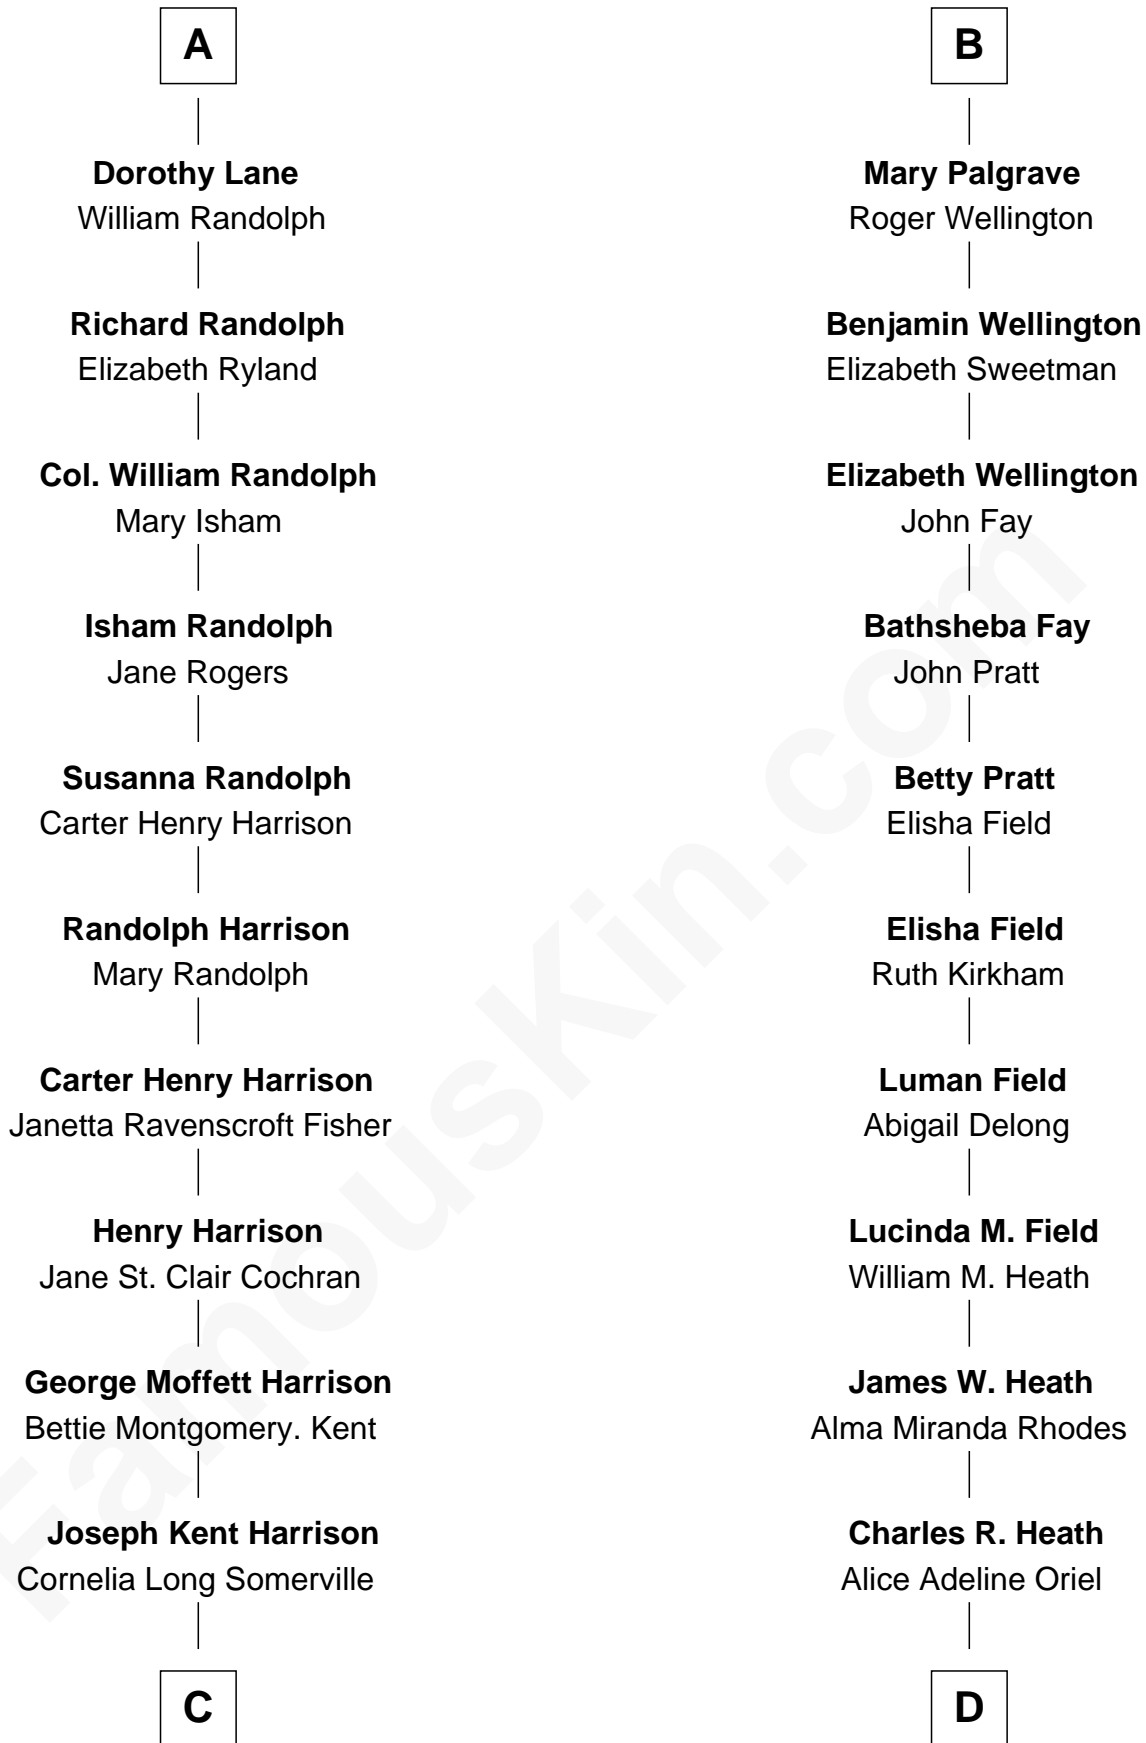

FamousKin.com Relationship Chart of

Edward Norton

Movie Actor

19th cousin of

Sarah Palin

9th Governor of Alaska

C

Betty Kent Harrison
Edward Mower Norton

Edward Mower Norton
Lydia Robinson Rouse

Edward Norton
Movie Actor

D

Charles Francis Heath
Nellie Marie Brandt

Charles Richard Heath
Sarah Sheeran

Sarah Palin
9th Governor of Alaska

FamousKin.com