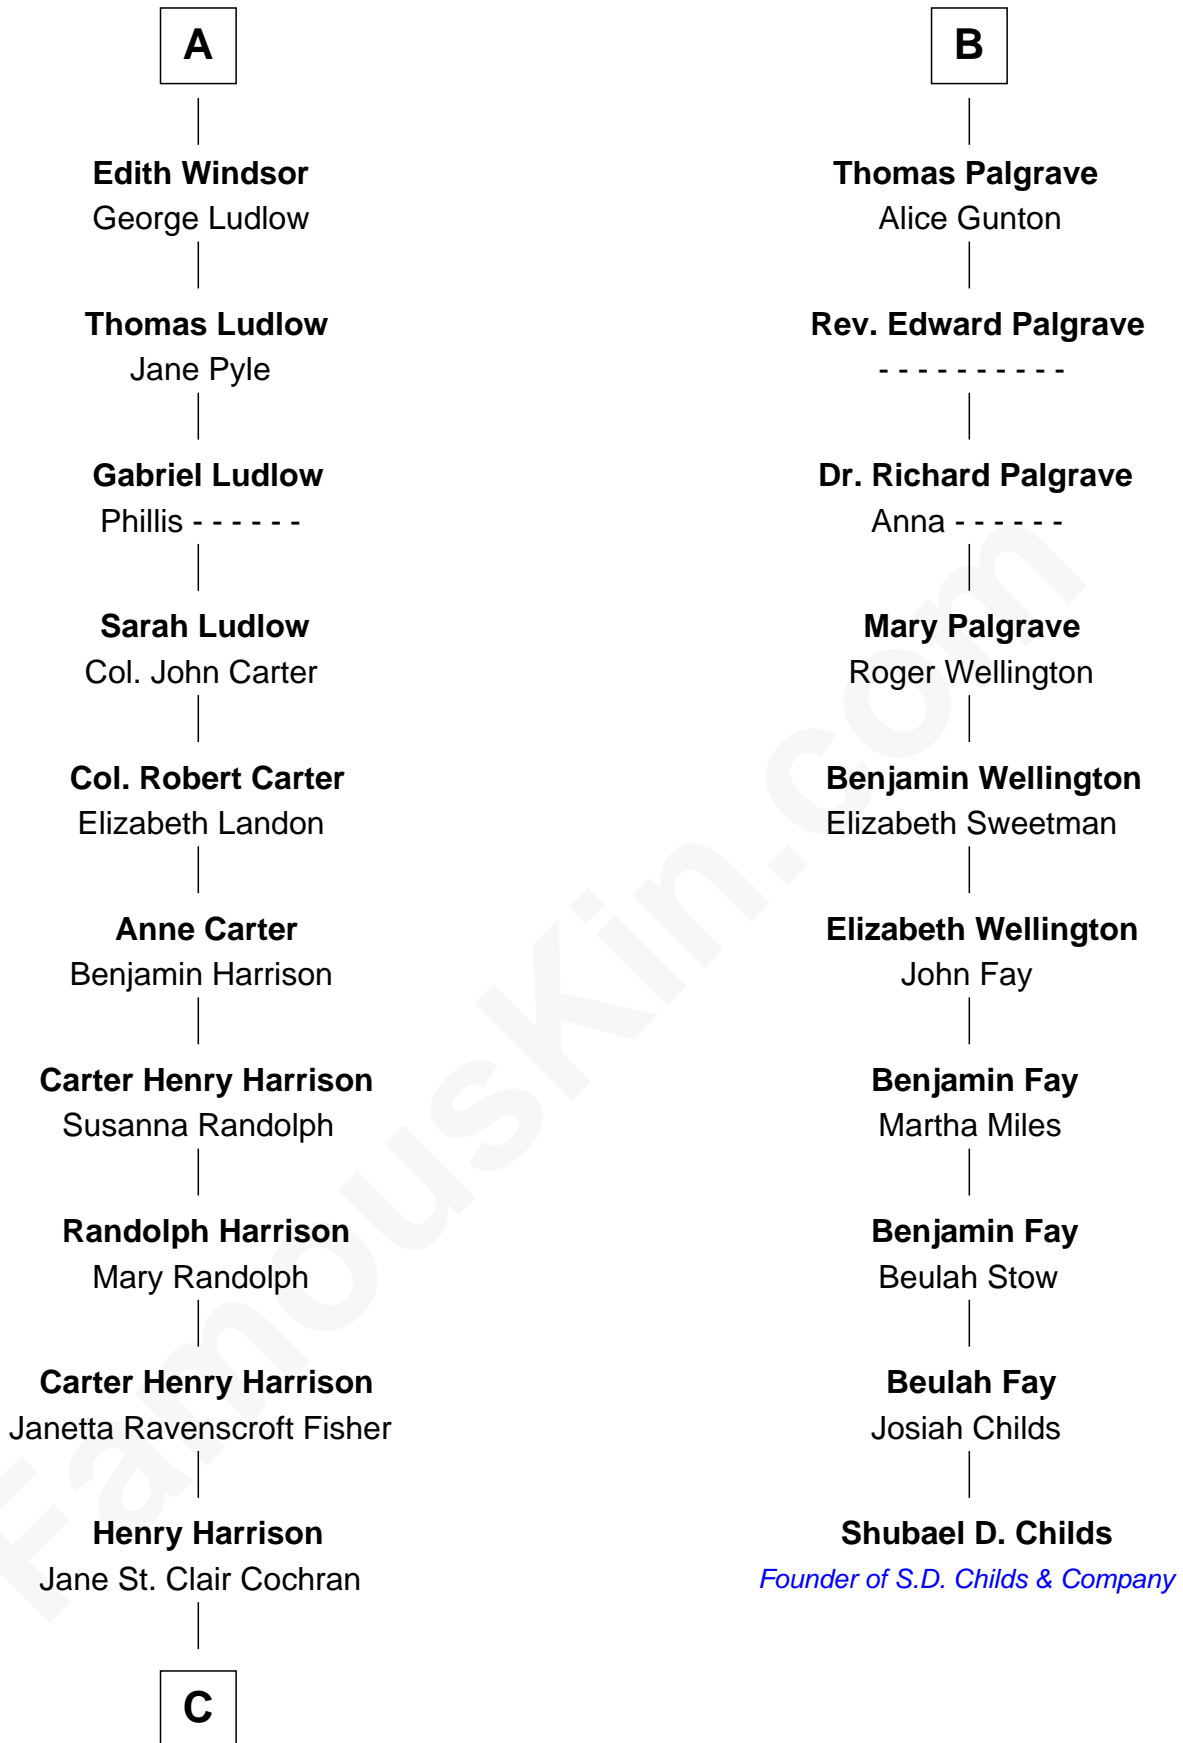

FamousKin.com
Relationship Chart of
Edward Norton
Movie Actor

16th cousin 5 times removed of
Shubael D. Childs
Founder of S.D. Childs & Company

C

George Moffett Harrison

Bettie Montgomery. Kent

Joseph Kent Harrison

Cornelia Long Somerville

Betty Kent Harrison

Edward Mower Norton

Edward Mower Norton

Lydia Robinson Rouse

Edward Norton

Movie Actor