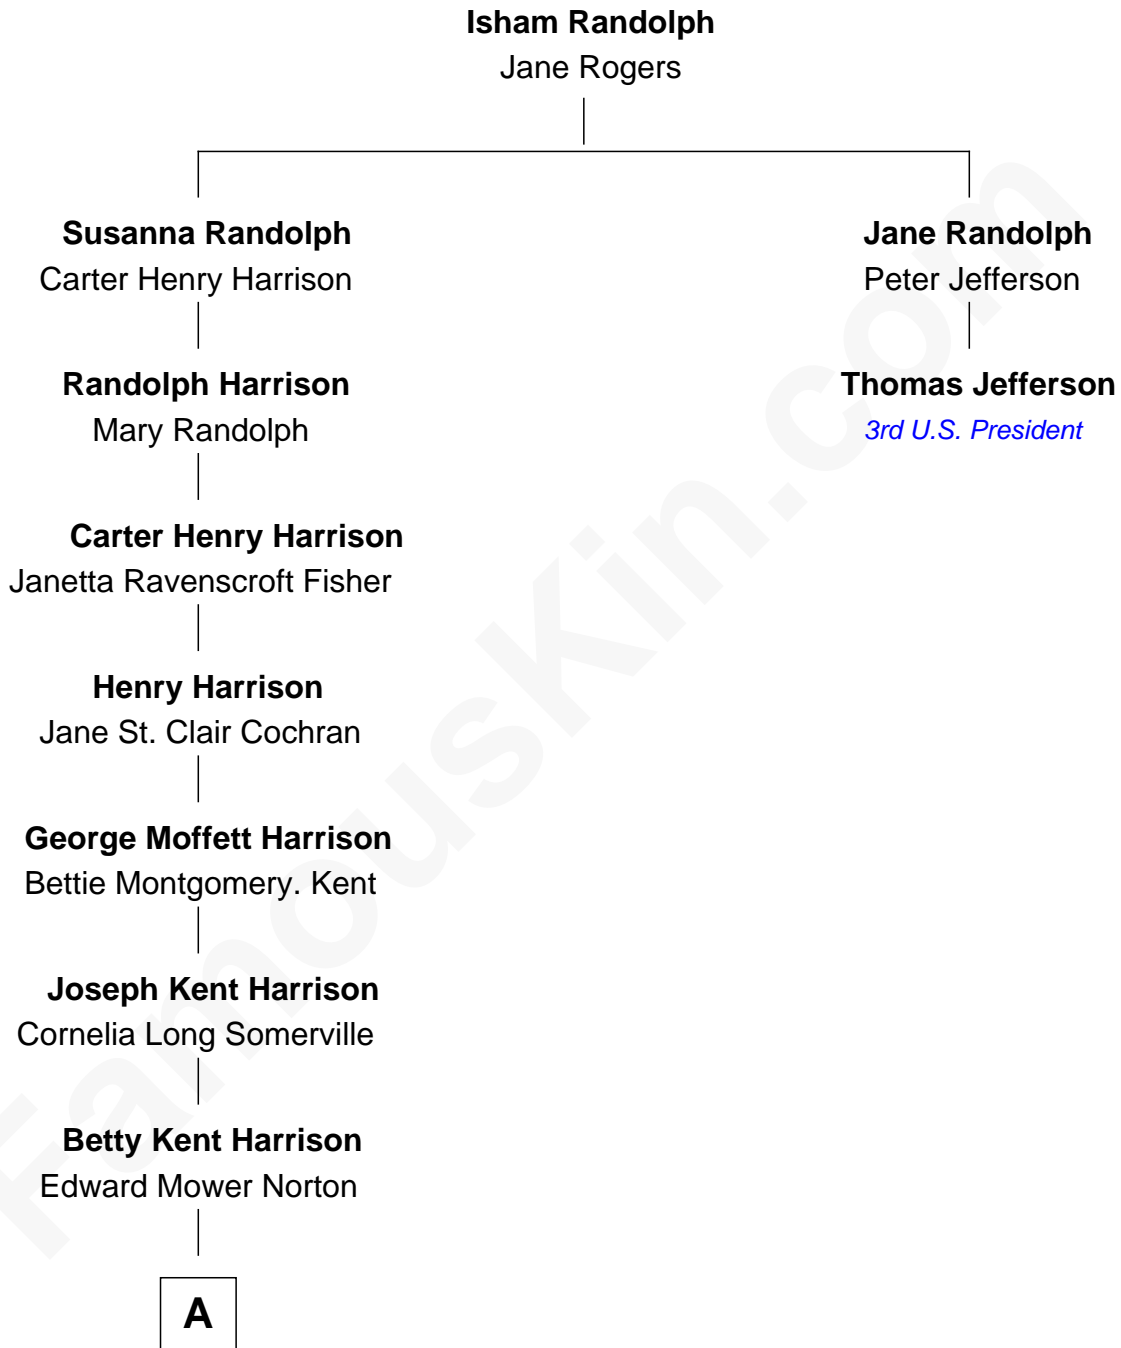

FamousKin.com Relationship Chart of

Edward Norton

Movie Actor

1st cousin 7 times removed of

Thomas Jefferson

3rd U.S. President and Signer of the Declaration of Independence

A

Edward Mower Norton

Lydia Robinson Rouse

Edward Norton

Movie Actor

FamousKin.com