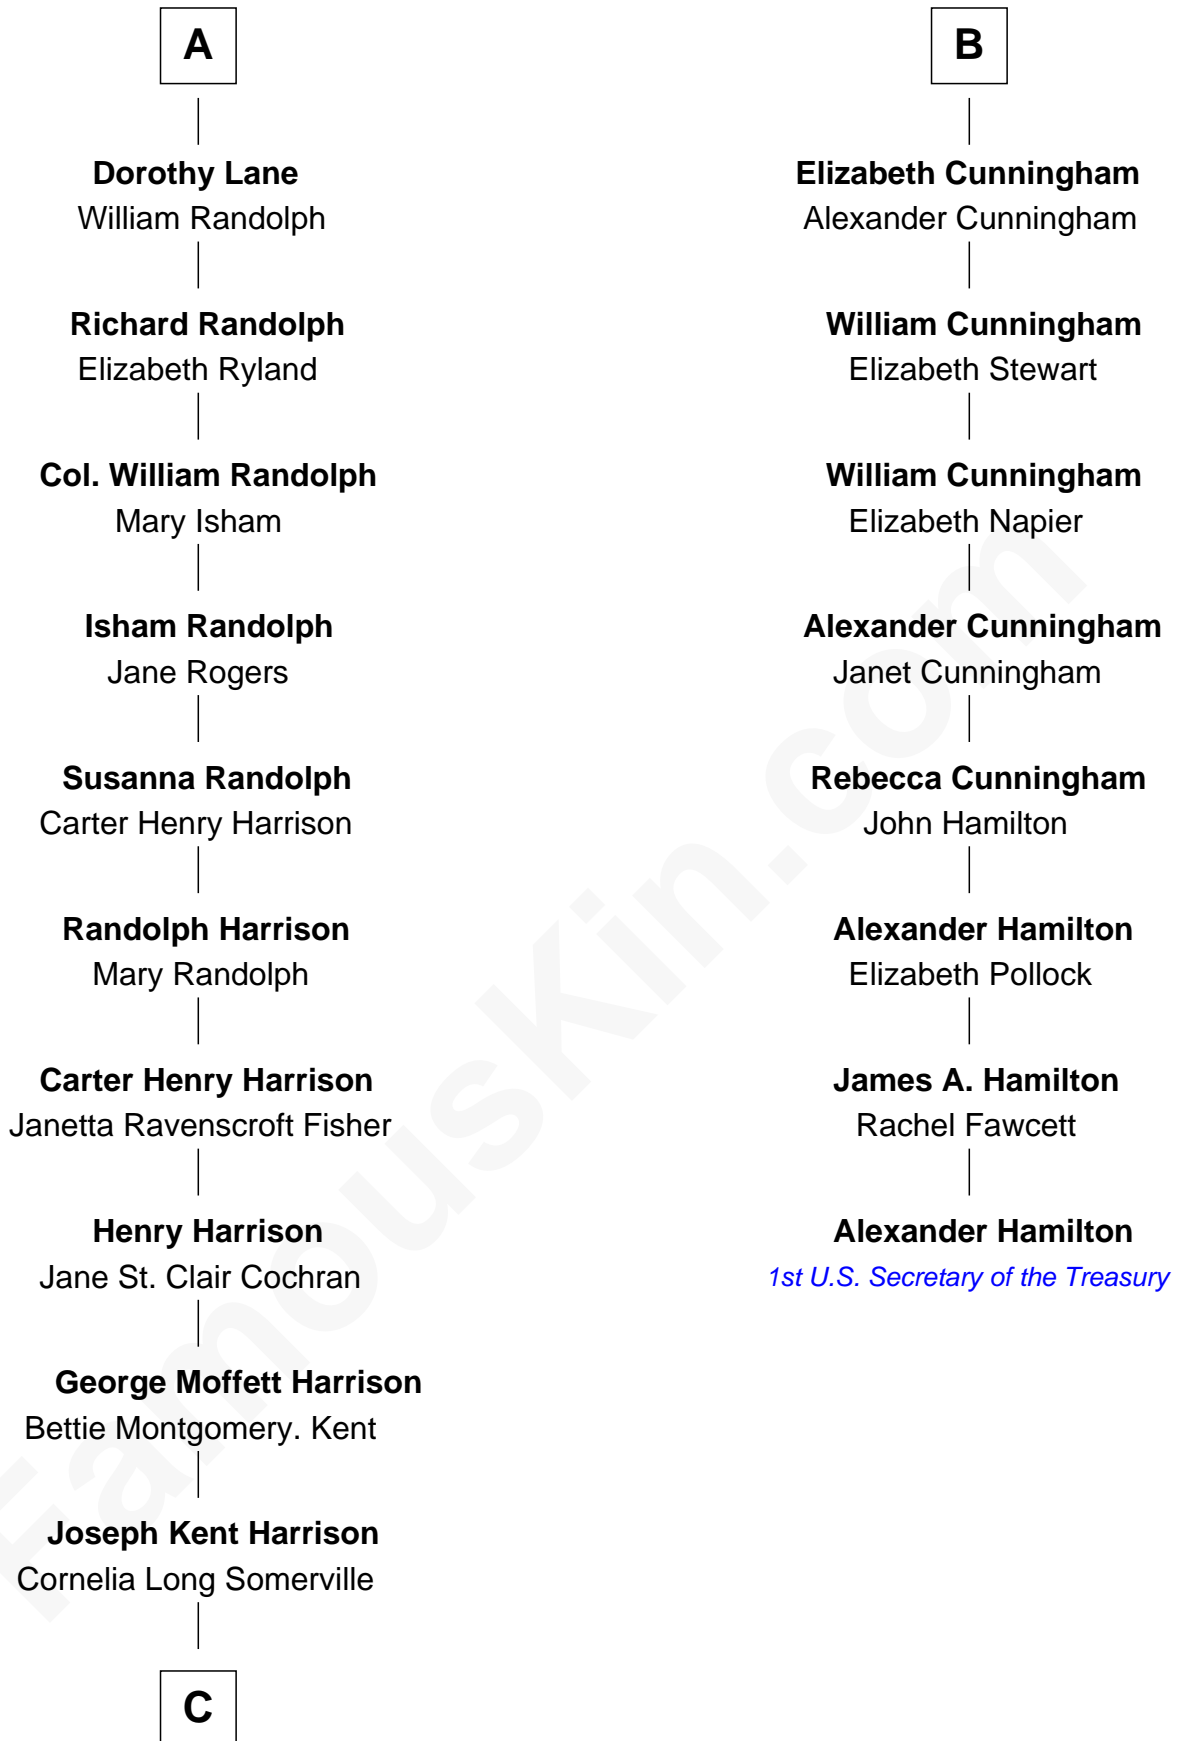

FamousKin.com Relationship Chart of

Edward Norton

Movie Actor

14th cousin 5 times removed of

Alexander Hamilton

1st U.S. Secretary of the Treasury

John of Gaunt

Katherine Roet

C

Betty Kent Harrison
Edward Mower Norton

Edward Mower Norton
Lydia Robinson Rouse

Edward Norton
Movie Actor

FamousKin.com