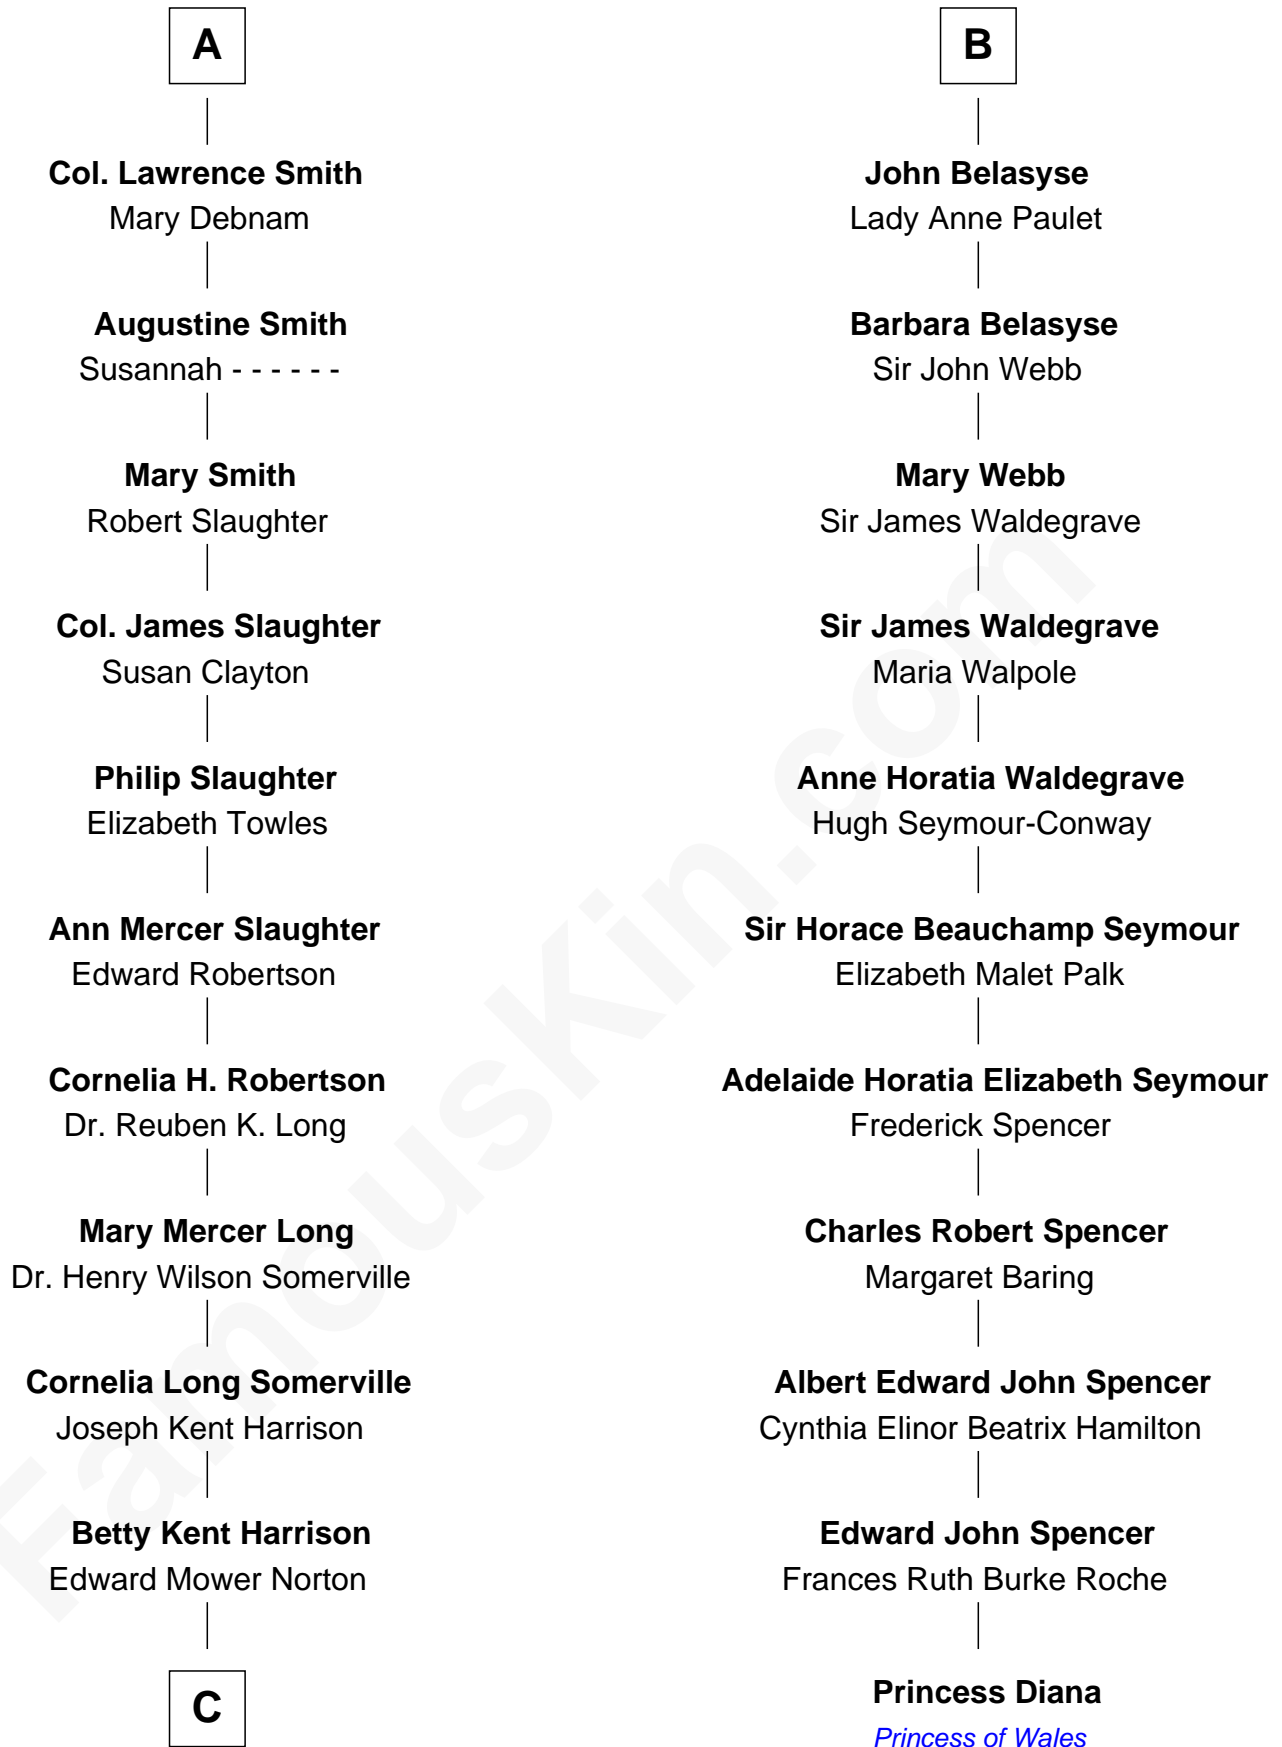

# FamousKin.com Relationship Chart of

**Edward Norton**

*Movie Actor*

17th cousin 1 time removed of

**Princess Diana**

*Princess of Wales*

**Richard Sherburne**

Alice Hamerton

**C**

**Edward Mower Norton**  
Lydia Robinson Rouse

**Edward Norton**  
*Movie Actor*

FamousKin.com