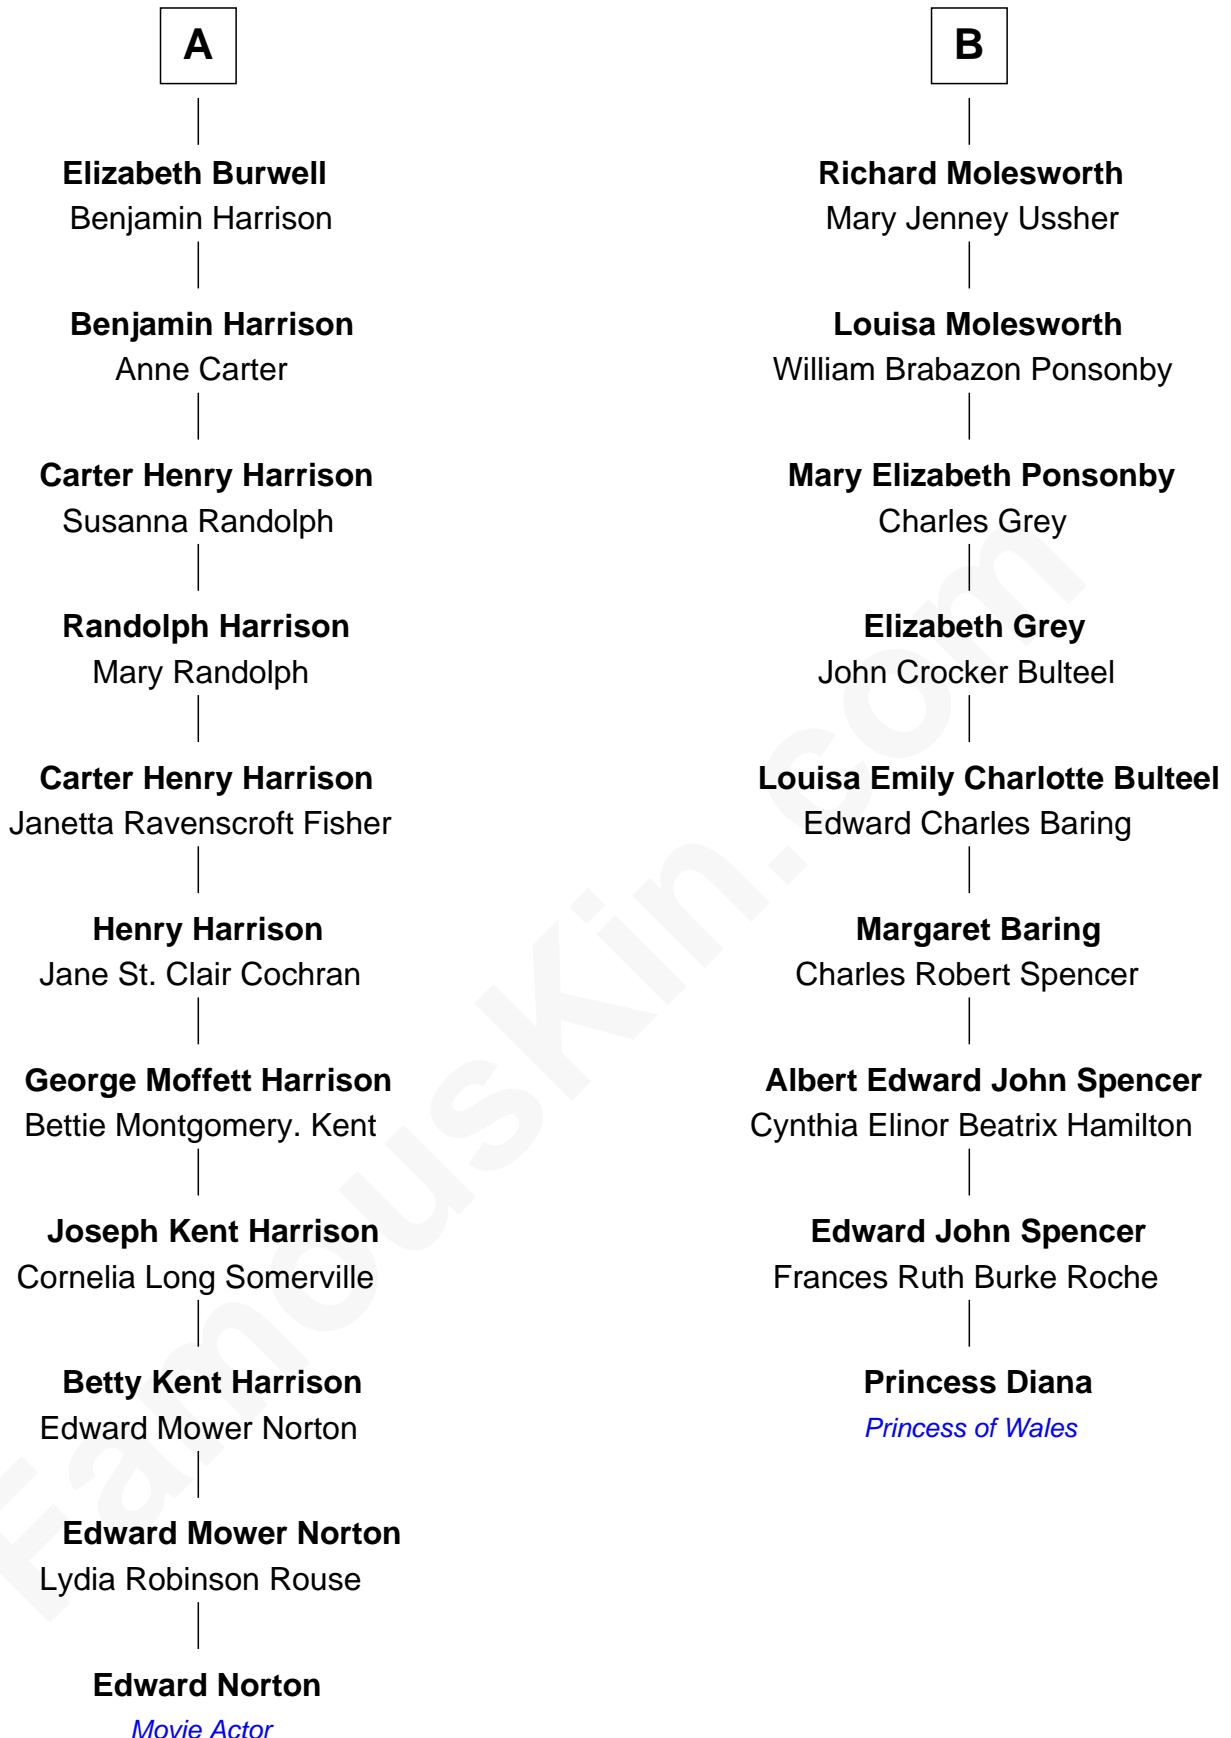

# FamousKin.com Relationship Chart of

**Edward Norton**

*Movie Actor*

15th cousin 2 times removed of

**Princess Diana**

*Princess of Wales*

**William Cotton**

Alice Abbott

Edward Norton photo by [David Shankbone](#) (CC BY 3.0)