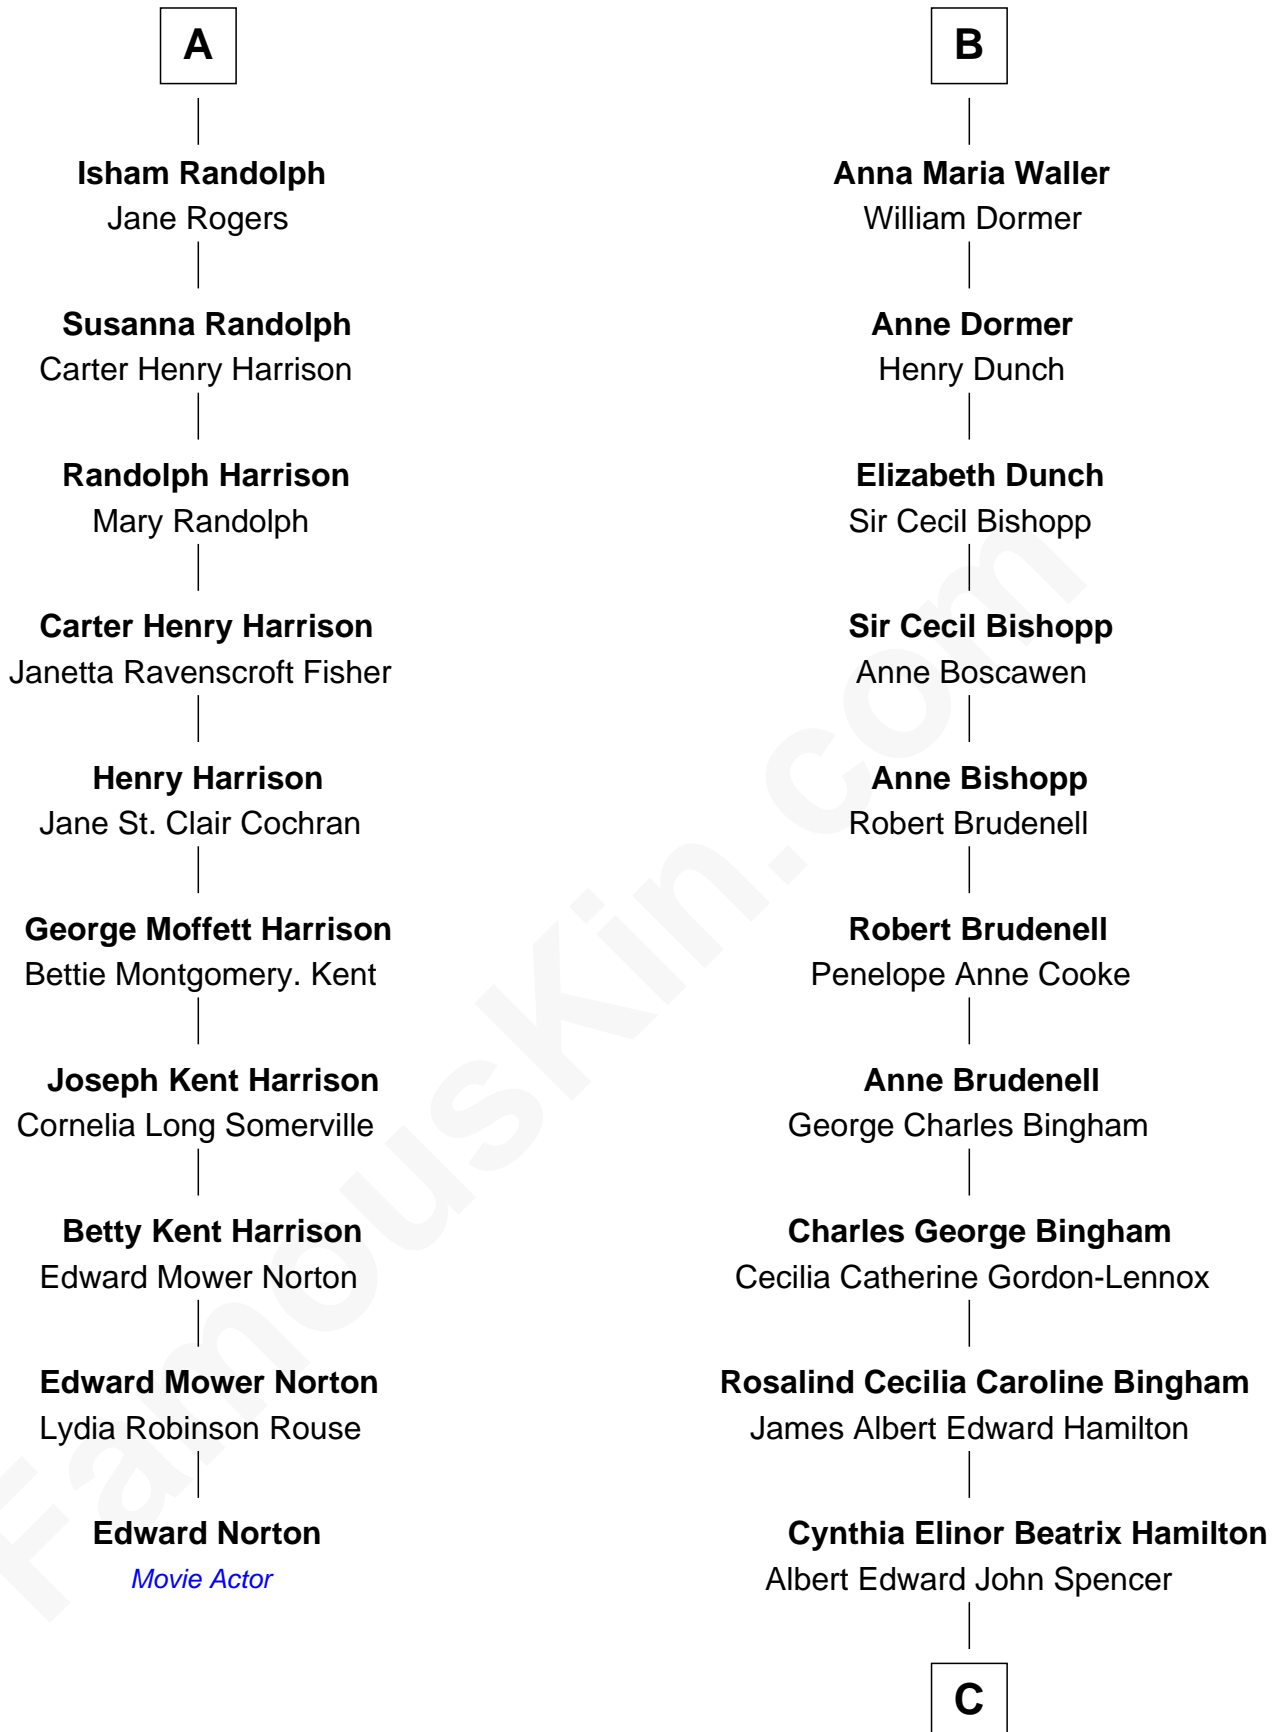

# FamousKin.com Relationship Chart of

**Edward Norton**

*Movie Actor*

16th cousin 2 times removed of

**Princess Diana**

*Princess of Wales*

**Richard Vere**

Isabel Green

C

Edward John Spencer  
Frances Ruth Burke Roche

Princess Diana  
*Princess of Wales*

FamousKin.com