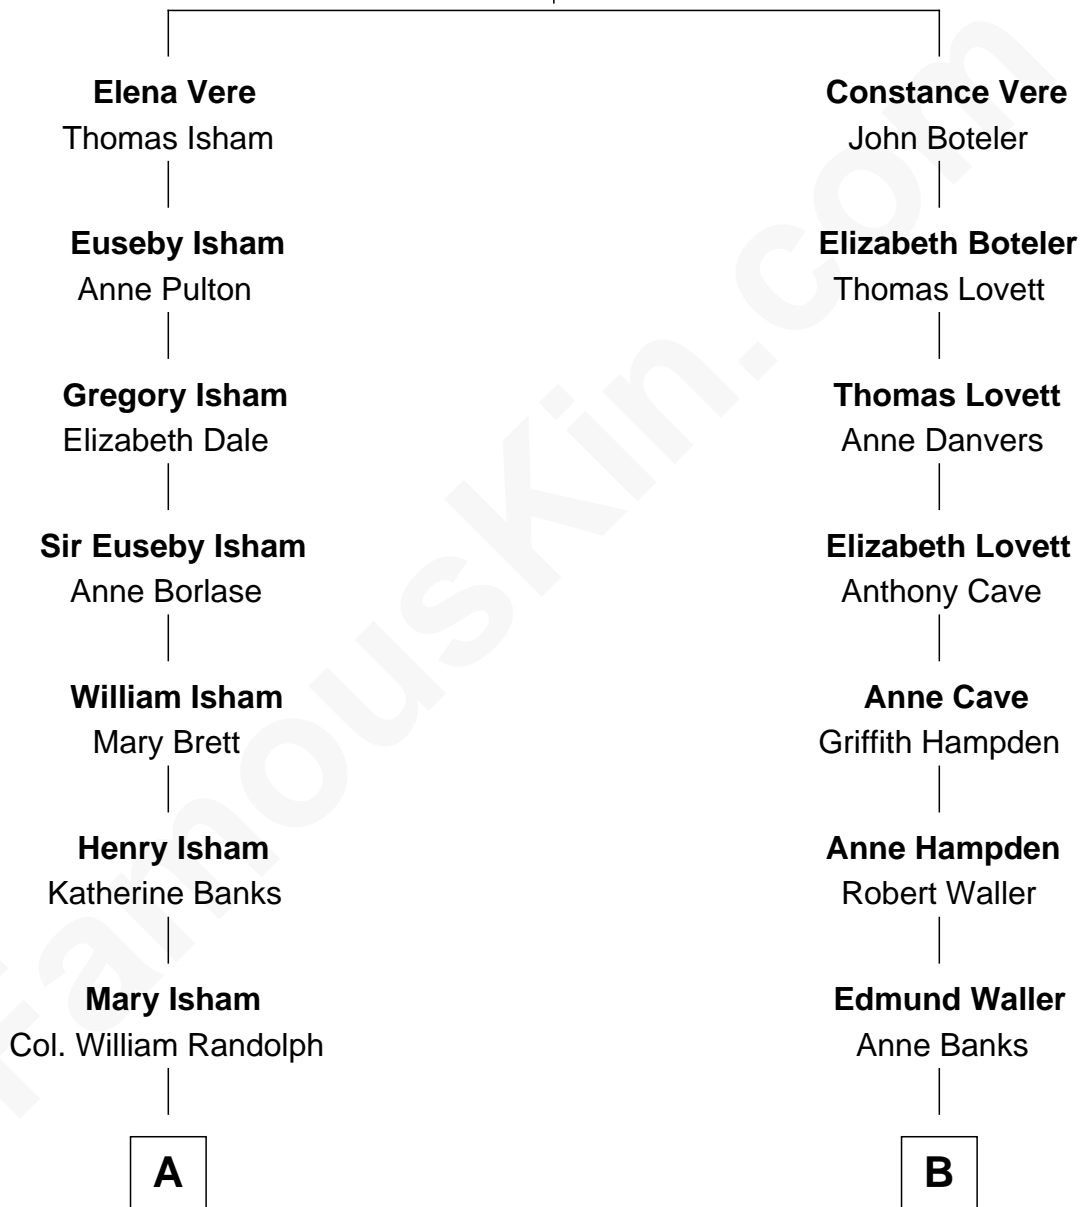

# FamousKin.com Relationship Chart of

**Edward Norton**

*Movie Actor*

16th cousin 2 times removed of

**Princess Diana**

*Princess of Wales*

**Richard Vere**

Isabel Green

C

Edward John Spencer  
Frances Ruth Burke Roche

Princess Diana  
*Princess of Wales*

FamousKin.com