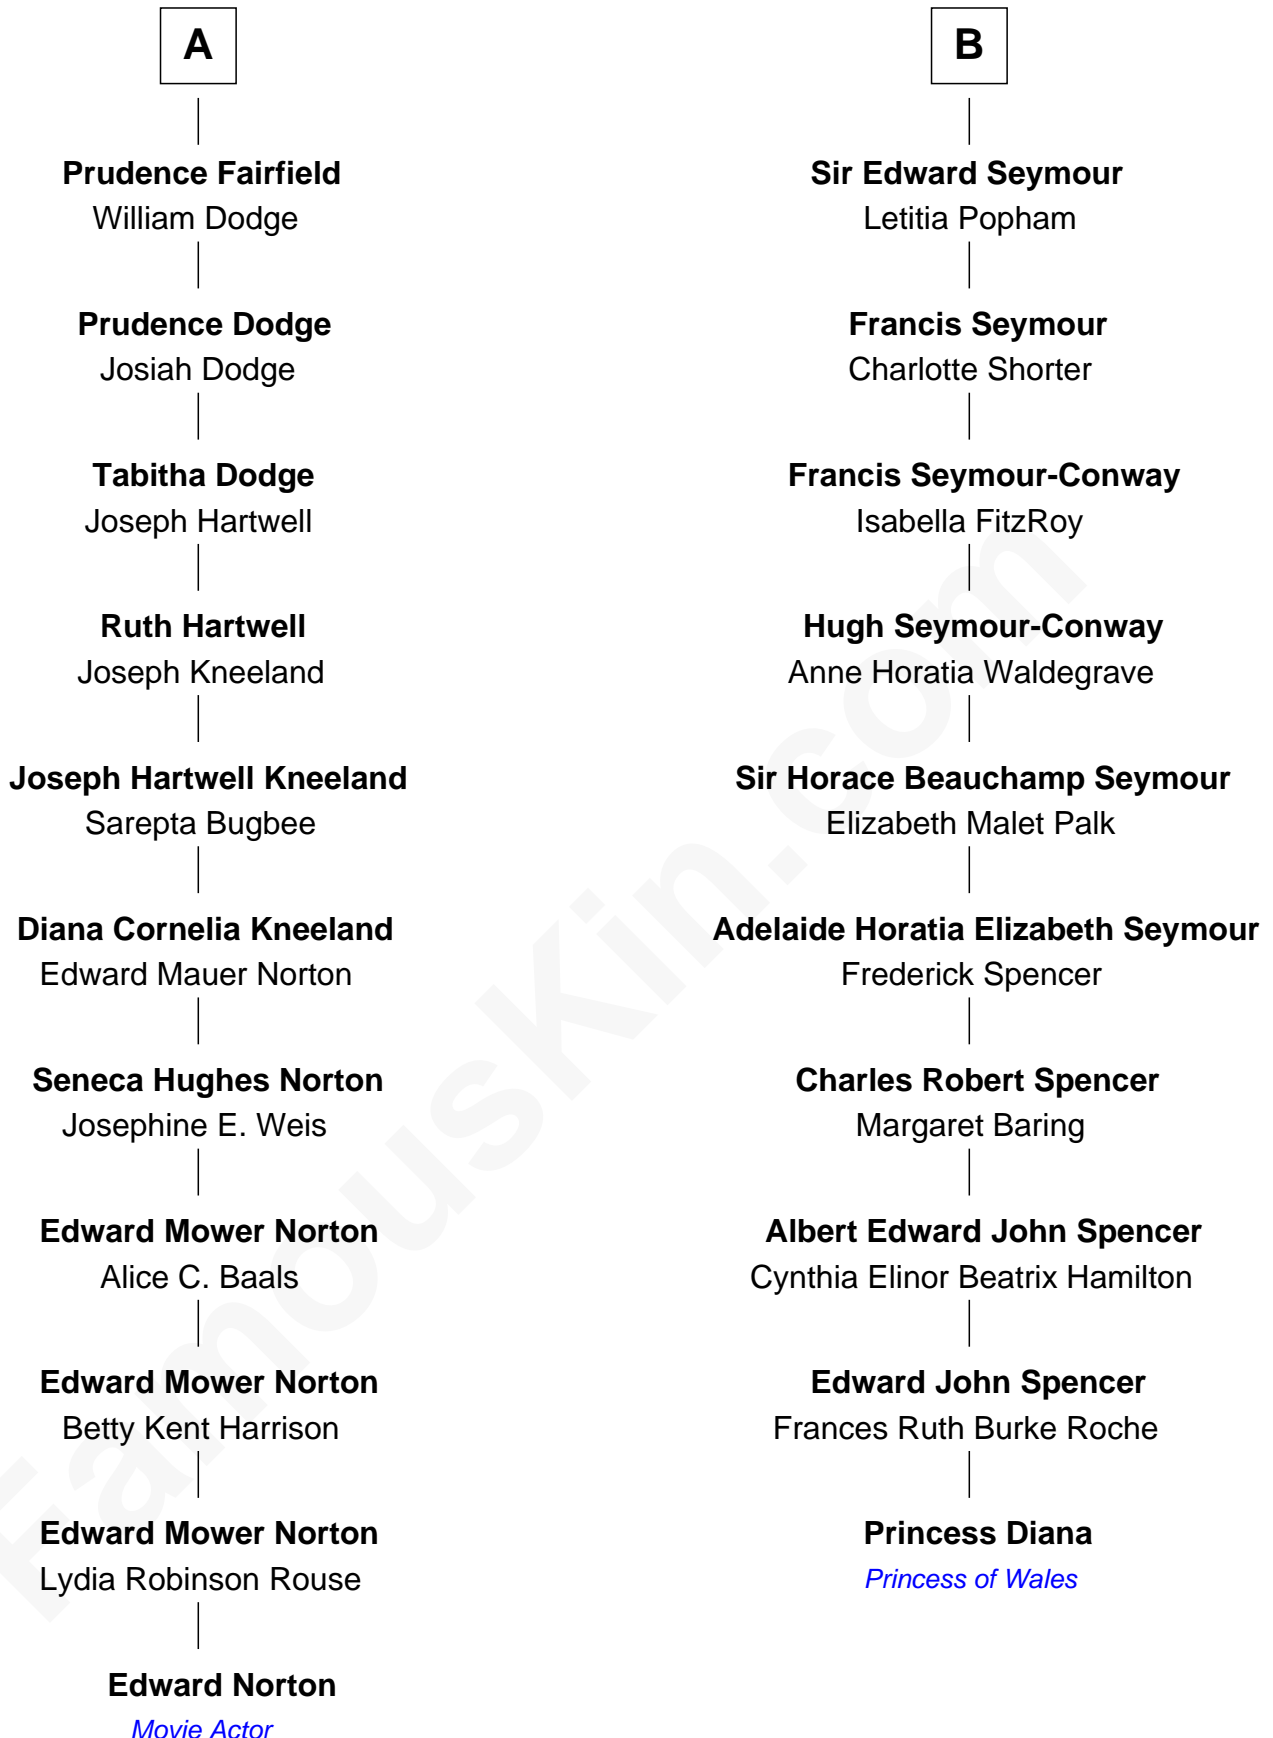

FamousKin.com Relationship Chart of

Edward Norton

Movie Actor

16th cousin 1 time removed of

Princess Diana

Princess of Wales

Sir Philip Wentworth

Mary Clifford

Edward Norton photo by [David Shankbone](#) (CC BY 3.0)