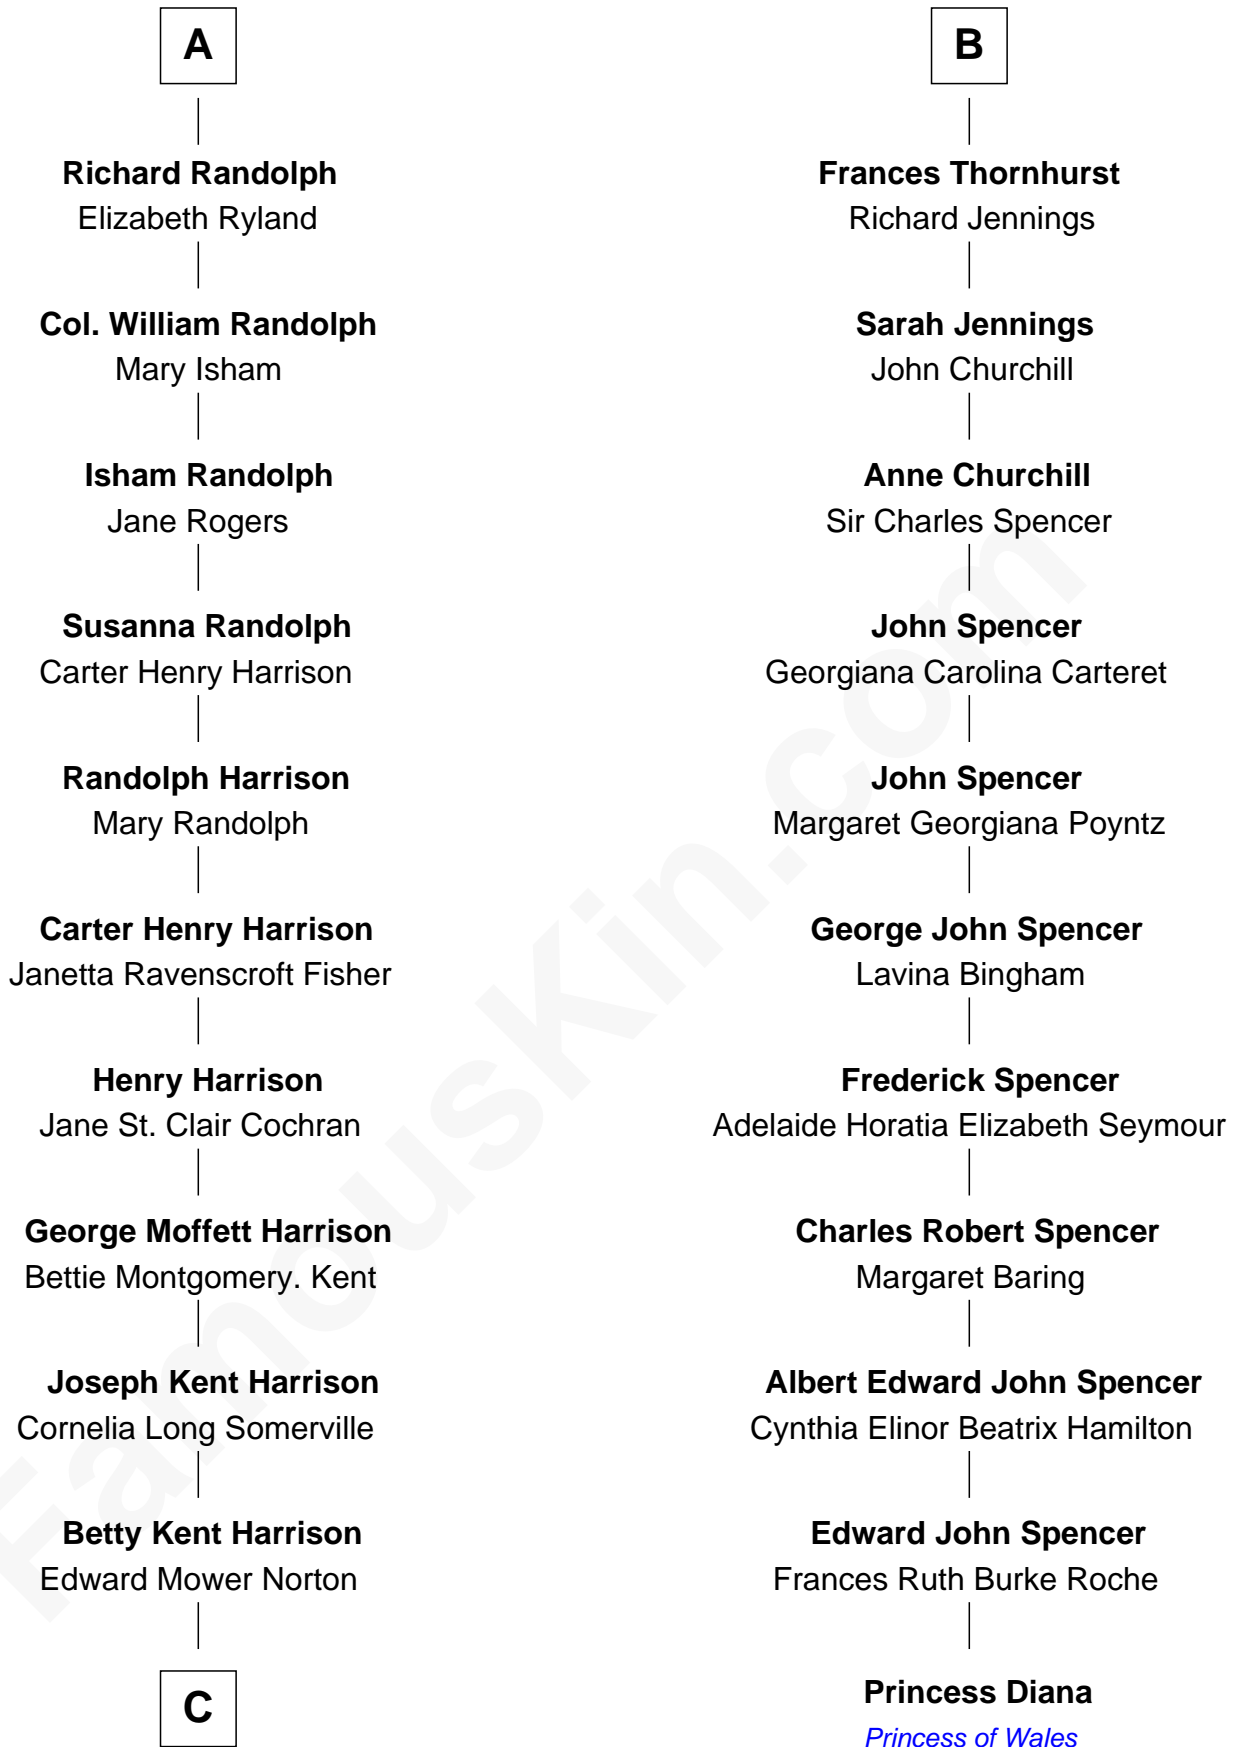

FamousKin.com Relationship Chart of

Edward Norton

Movie Actor

17th cousin 1 time removed of

Princess Diana

Princess of Wales

Sir Robert Howard

Margaret Mowbray

Anne Tanfield

Clement Vincent

Elizabeth Vincent

Richard Lane

Dorothy Lane

William Randolph

A

Sir John Howard

Katherine Moleyns

Sir Thomas Howard

Elizabeth Tilney

Thomas Howard

Elizabeth Stafford

Thomas Howard

Gertrude Lyte

Charles Lyte-Howard

Roberta Webb

Anne Lyte-Howard

Sir William Thornhurst

Sir Gifford Thornhurst

Susanna Temple

B

C

Edward Mower Norton