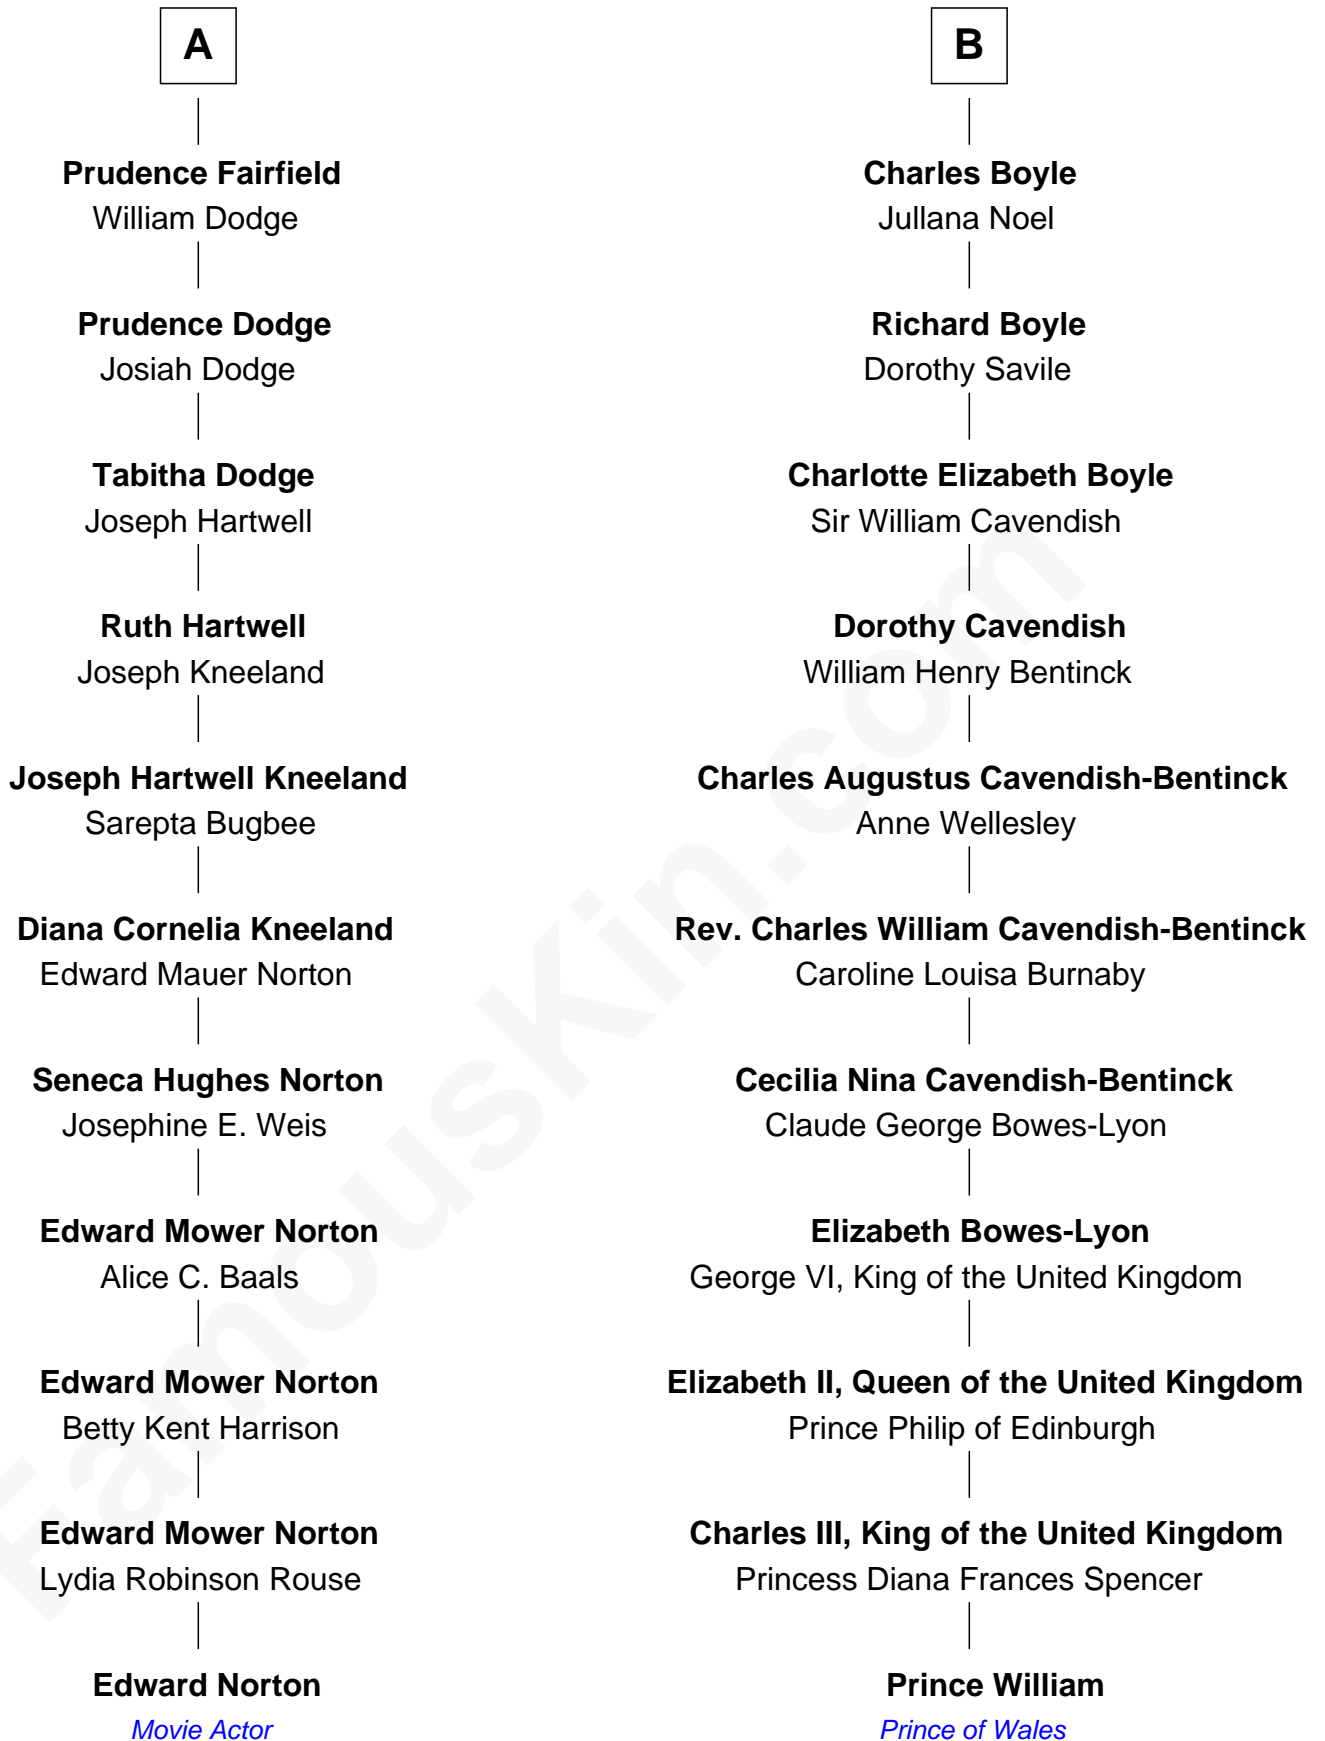

# FamousKin.com Relationship Chart of

**Edward Norton**

*Movie Actor*

17th cousin of

**Prince William**

*Prince of Wales*

**Sir Philip Wentworth**

Mary Clifford

**Edward Skepper**

Mary Robinson

**Rev. William Skepper**

Sarah Fisher

**Sarah Skepper**

Walter Fairfield

**A**

**Sir Henry Wentworth**

Anne Say

**Margery Wentworth**

Sir John Seymour

**Edward Seymour**

Anne Stanhope

**Edward Seymour**

Katherine Grey

**Edward Seymour**

Honora Rogers

**Sir William Seymour**

Frances Devereux

**Jane Seymour**

Charles Boyle

**B**

Edward Norton photo by [David Shankbone](#) (CC BY 3.0)

William photo by [InSapphoWeTrust](#) (CC BY-SA 2.0)