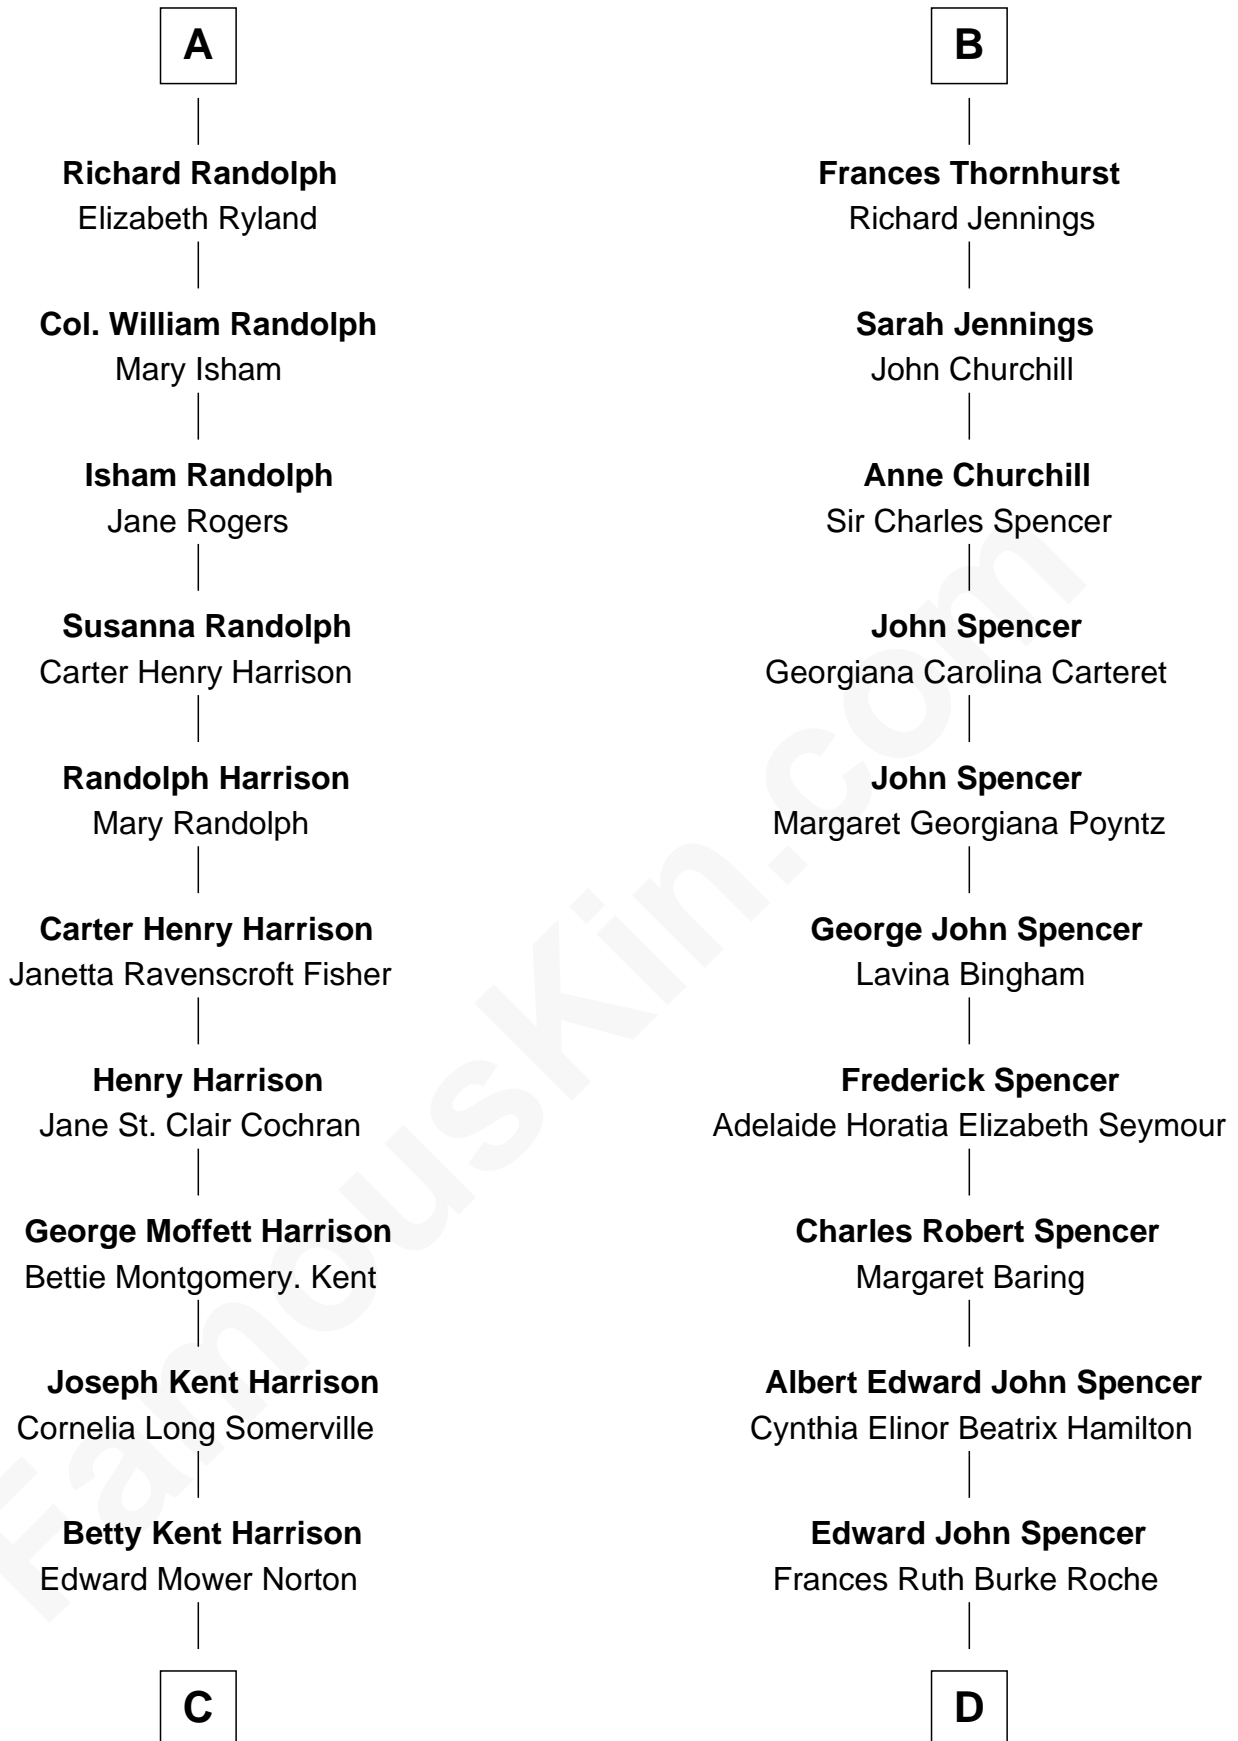

FamousKin.com Relationship Chart of

Edward Norton

Movie Actor

18th cousin of

Prince William

Prince of Wales

Sir Robert Howard

Margaret Mowbray

Anne Tanfield

Clement Vincent

Elizabeth Vincent

Richard Lane

Dorothy Lane

William Randolph

A

Sir John Howard

Katherine Moleyns

Sir Thomas Howard

Elizabeth Tilney

Thomas Howard

Elizabeth Stafford

Thomas Howard

Gertrude Lyte

Charles Lyte-Howard

Roberta Webb

Anne Lyte-Howard

Sir William Thornhurst

Sir Gifford Thornhurst

Susanna Temple

B

C

Edward Mower Norton
Lydia Robinson Rouse