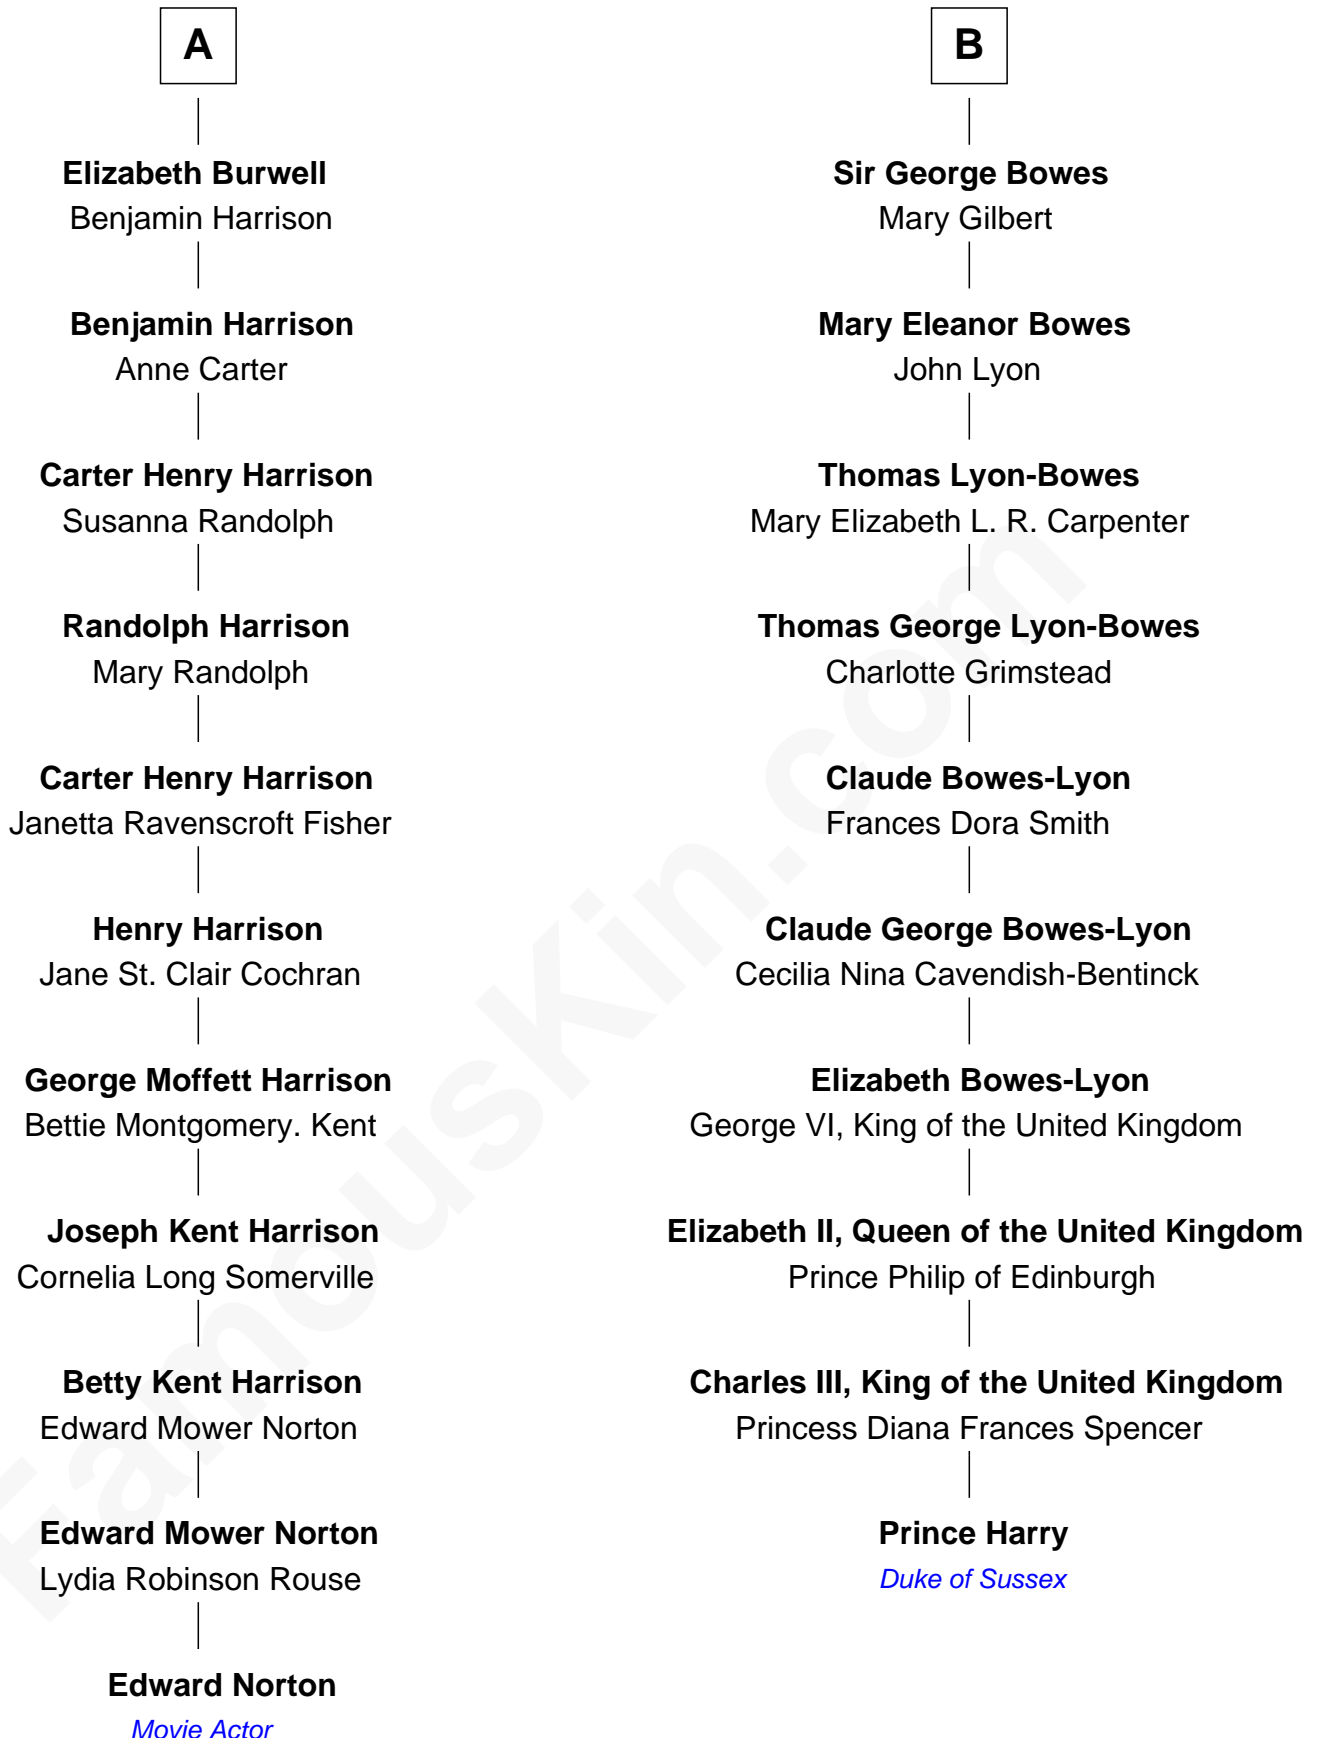

# FamousKin.com Relationship Chart of

**Edward Norton**

*Movie Actor*

16th cousin 1 time removed of

**Prince Harry**

*Duke of Sussex*

**William Cotton**

Alice Abbott

Edward Norton photo by [David Shankbone](#) (CC BY 3.0)