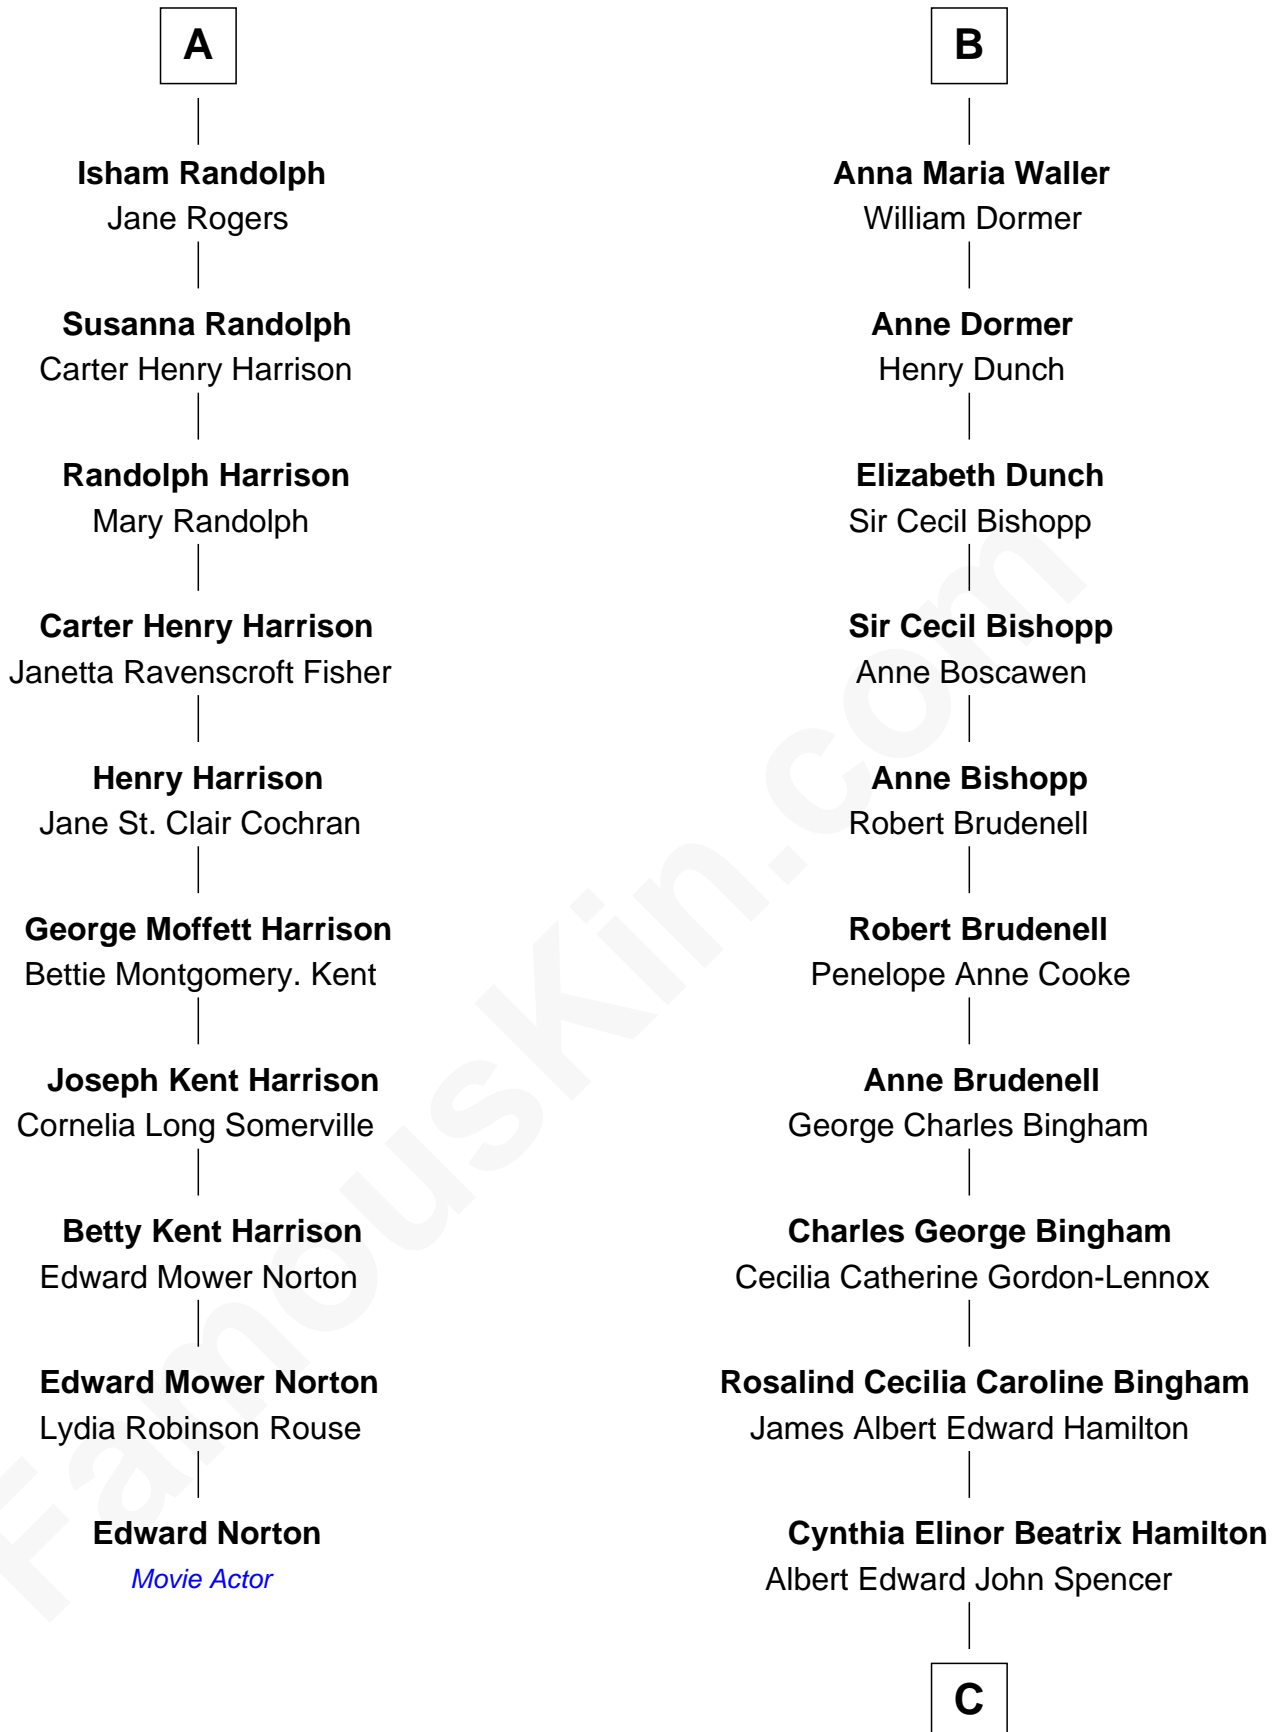

# FamousKin.com Relationship Chart of

**Edward Norton**

*Movie Actor*

16th cousin 3 times removed of

**Prince Harry**

*Duke of Sussex*

**Richard Vere**

Isabel Green

C

**Edward John Spencer**  
Frances Ruth Burke Roche

**Princess Diana Frances Spencer**  
Charles III, King of the United Kingdom

**Prince Harry**  
*Duke of Sussex*

FamousKin.com