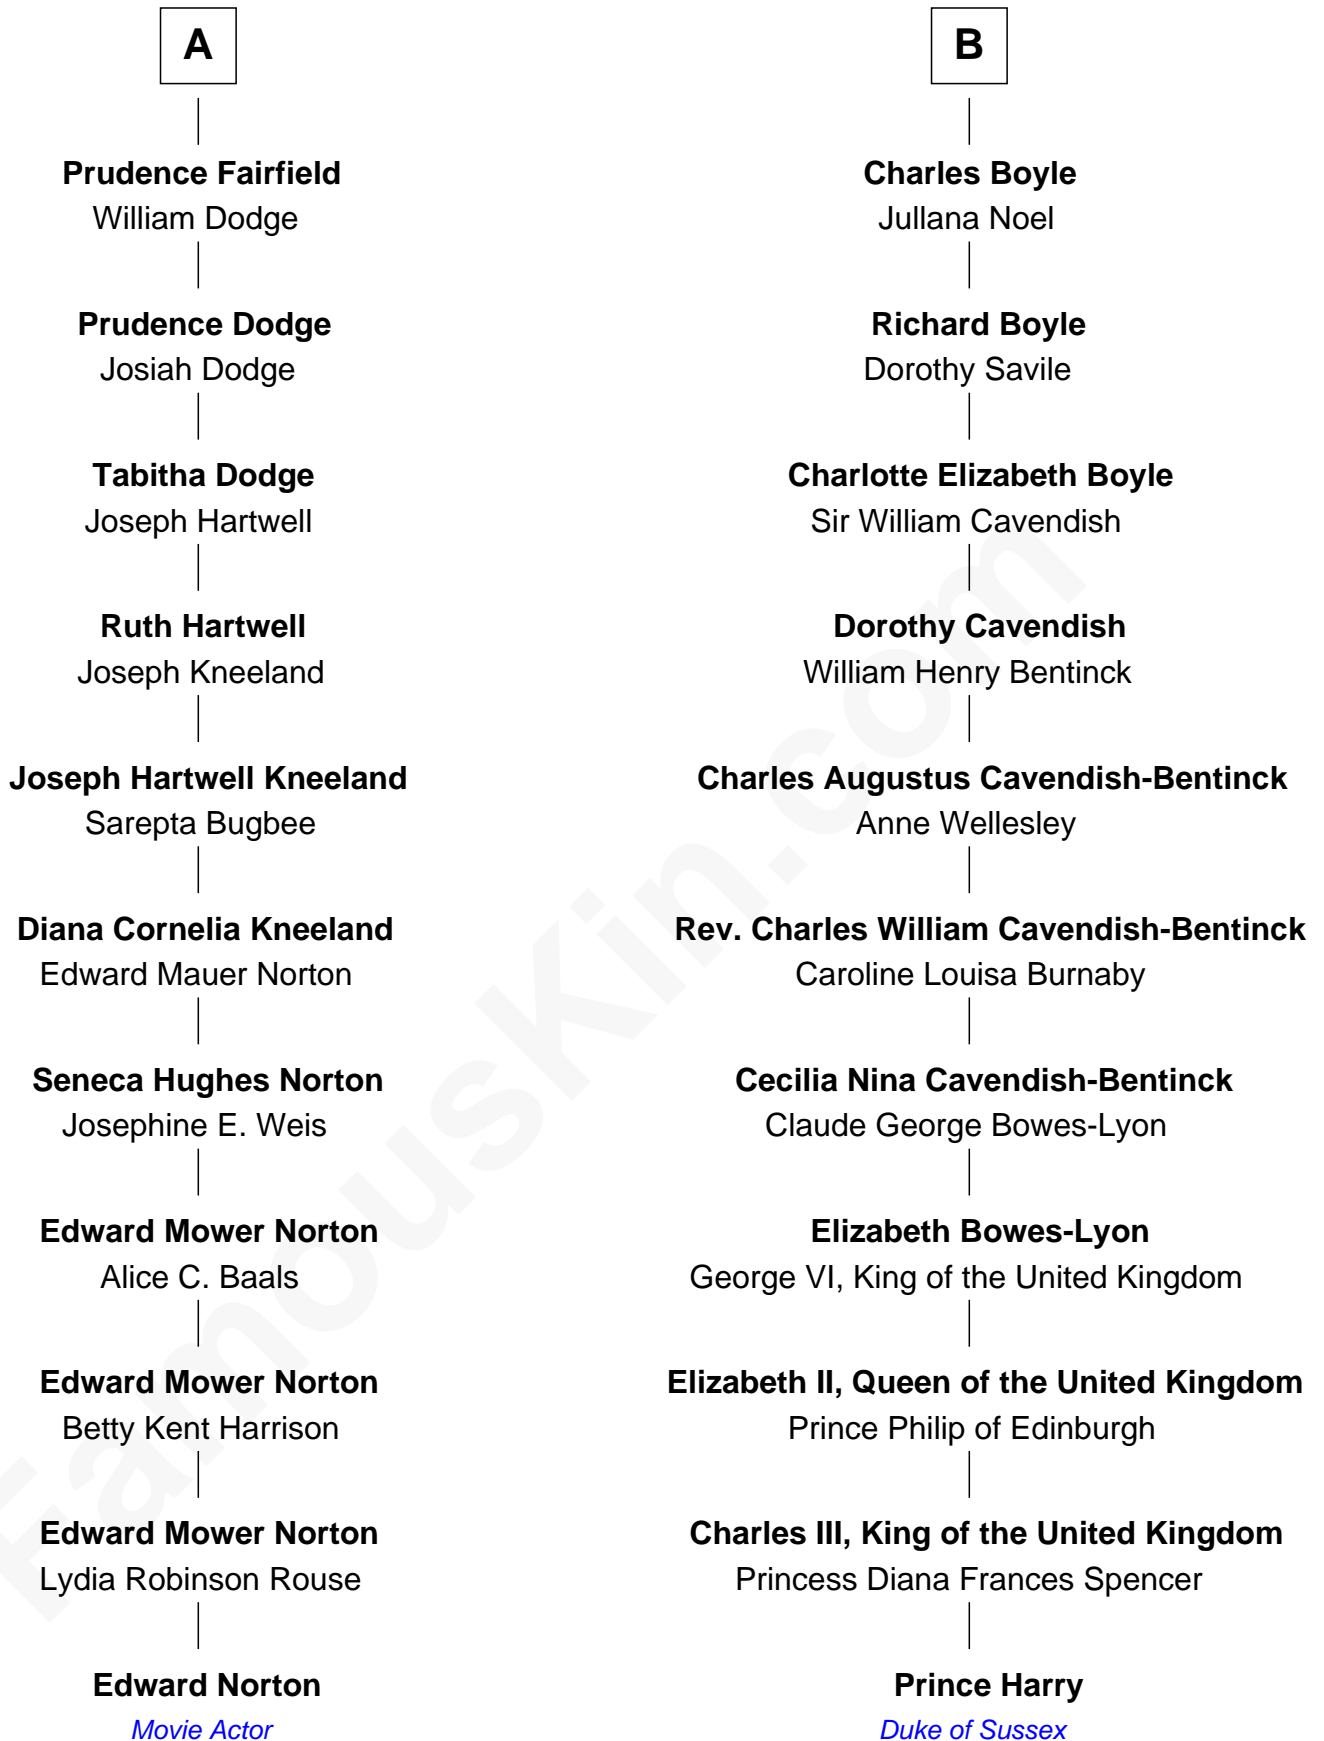

FamousKin.com Relationship Chart of

Edward Norton

Movie Actor

17th cousin of

Prince Harry

Duke of Sussex

Sir Philip Wentworth

Mary Clifford

Elizabeth Wentworth

Sir Martin de la See

Joan de la See

Sir Piers Hildyard

Isabel Hildyard

Ralph Legard

Joan Ledgard

Richard Skepper

Edward Skepper

Mary Robinson

Rev. William Skepper

Sarah Fisher

Sarah Skepper

Walter Fairfield

A

Sir Henry Wentworth

Honora Rogers

Sir William Seymour

Frances Devereux

Jane Seymour

Charles Boyle

B

Edward Norton photo by [David Shankbone](#) (CC BY 3.0)