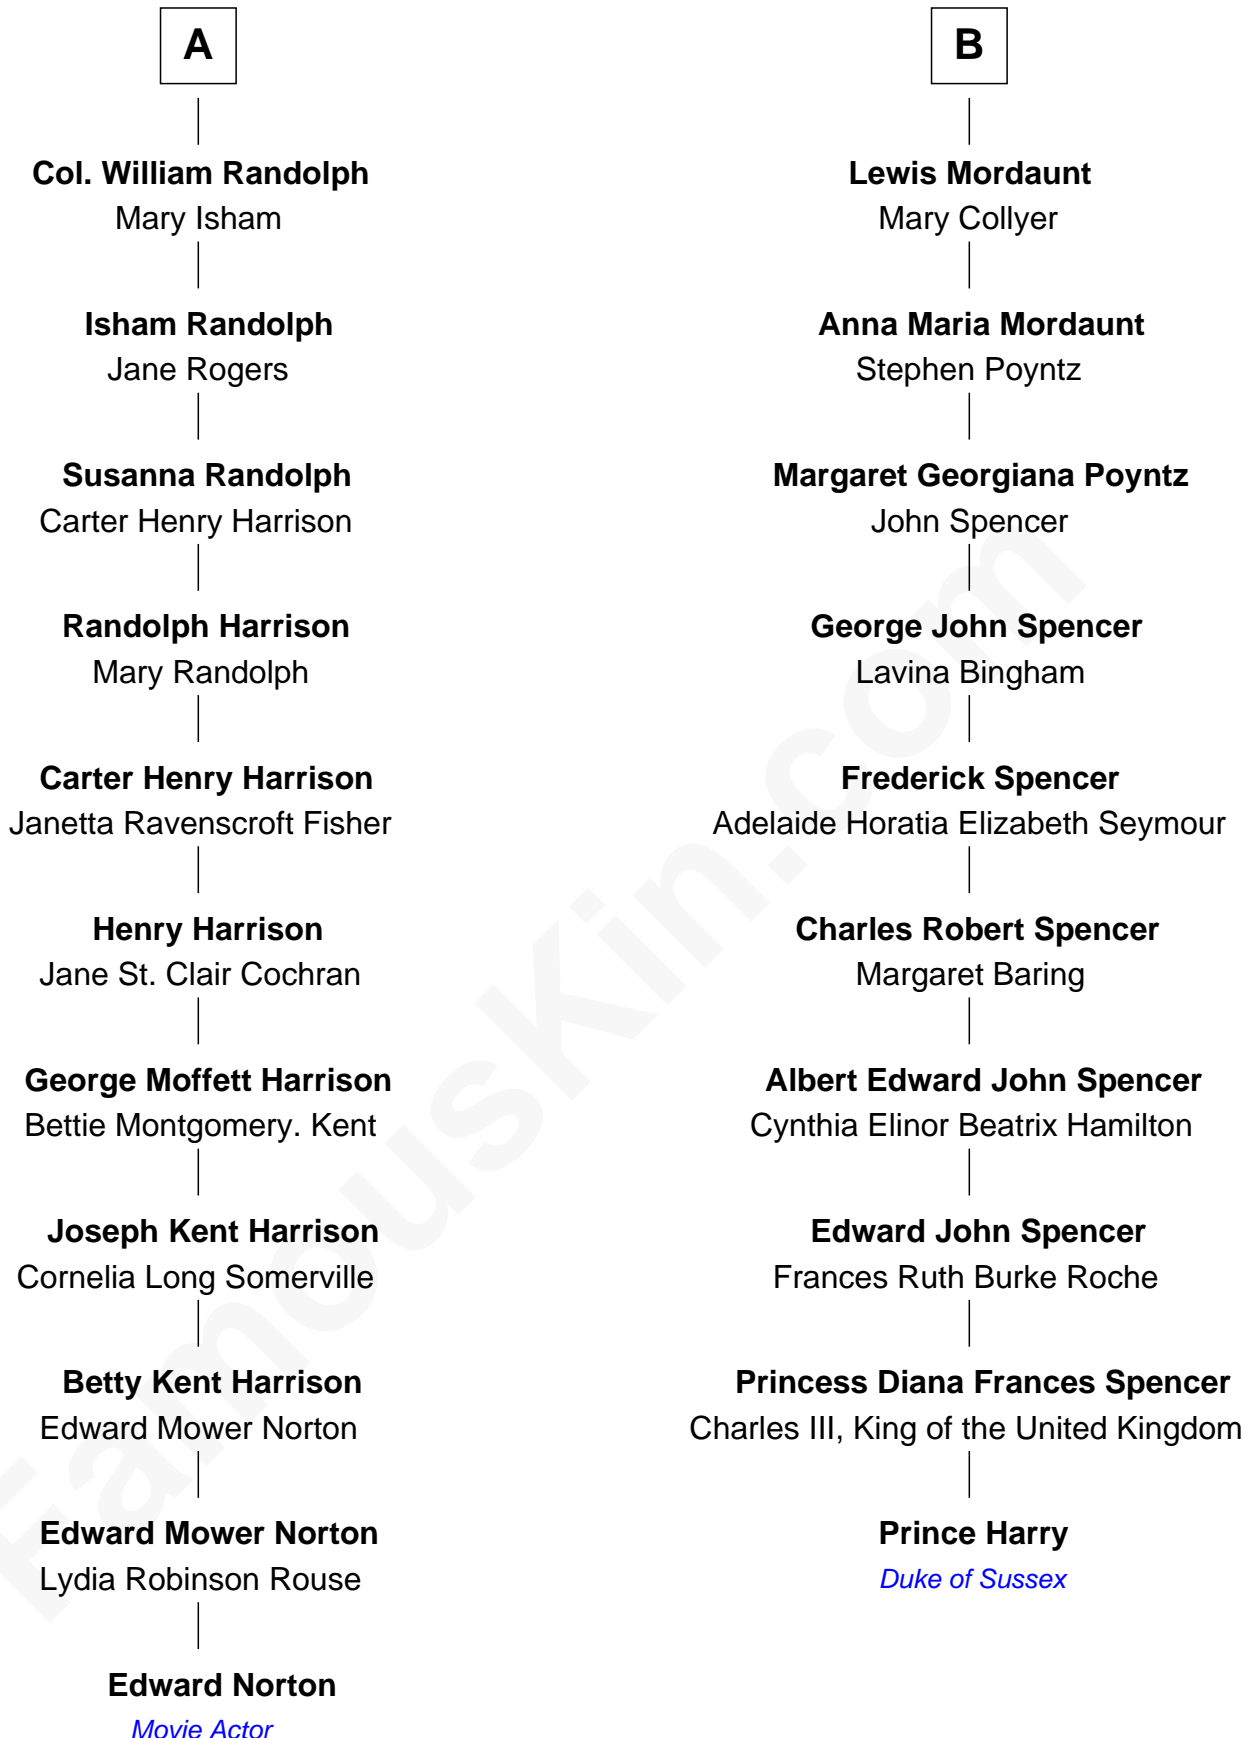

FamousKin.com Relationship Chart of

Edward Norton

Movie Actor

16th cousin 1 time removed of

Prince Harry

Duke of Sussex

Sir Edward Neville

*with wife
Katherine Howard*

Elizabeth Howard

Richard Randolph

Elizabeth Ryland

John Mordaunt

Elizabeth Carey

A

B

Edward Norton photo by [David Shankbone](#) (CC BY 3.0)