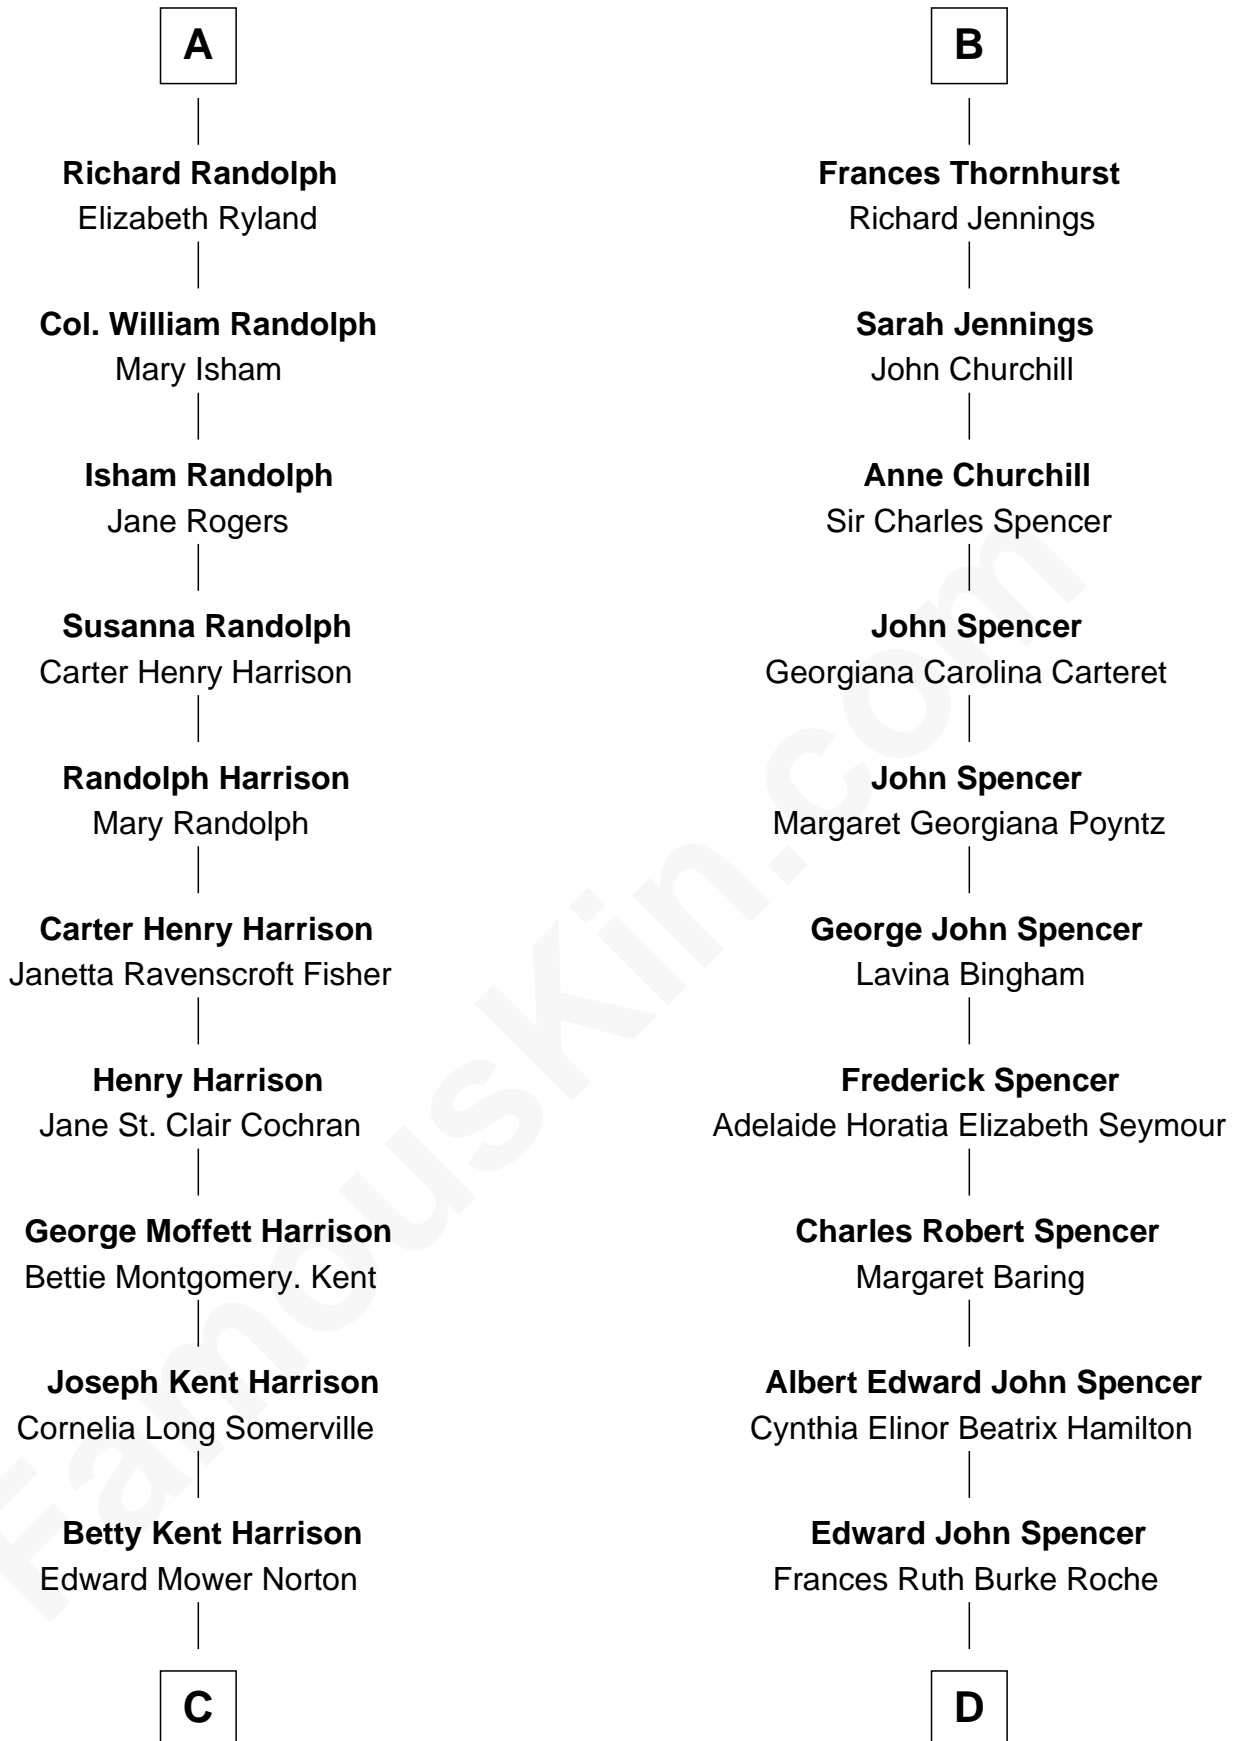

# FamousKin.com Relationship Chart of

**Edward Norton**

*Movie Actor*

18th cousin of

**Prince Harry**

*Duke of Sussex*

**Sir Robert Howard**

Margaret Mowbray

**Anne Tanfield**

Clement Vincent

**Elizabeth Vincent**

Richard Lane

**Dorothy Lane**

William Randolph

**A**

**Sir John Howard**

Katherine Moleyns

**Sir Thomas Howard**

Elizabeth Tilney

**Thomas Howard**

Elizabeth Stafford

**Thomas Howard**

Gertrude Lyte

**Charles Lyte-Howard**

Roberta Webb

**Anne Lyte-Howard**

Sir William Thornhurst

**Sir Gifford Thornhurst**

Susanna Temple

**B**

FamousKin.com