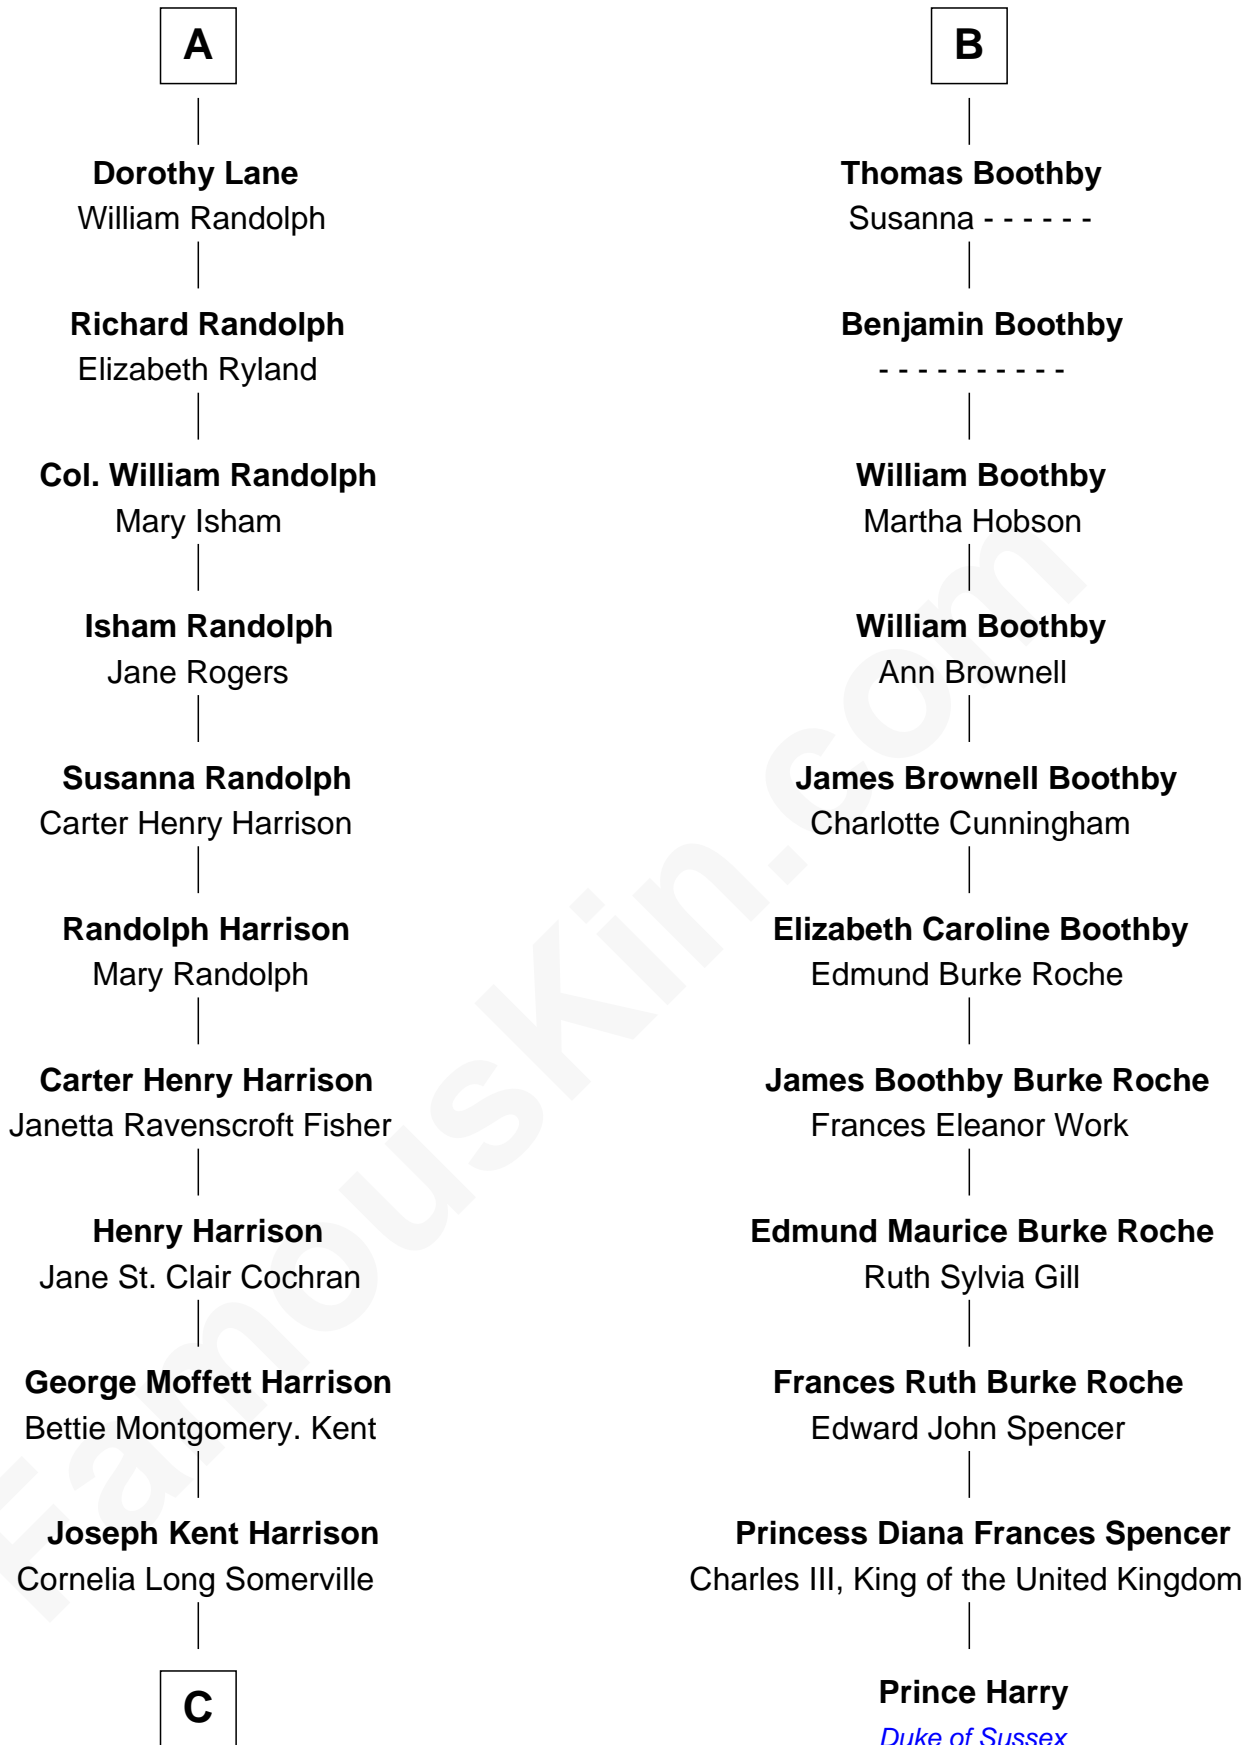

FamousKin.com Relationship Chart of

Edward Norton

Movie Actor

17th cousin 2 times removed of

Prince Harry

Duke of Sussex

James Touchet
Eleanor de Holland

C

Betty Kent Harrison
Edward Mower Norton

Edward Mower Norton
Lydia Robinson Rouse

Edward Norton
Movie Actor

FamousKin.com