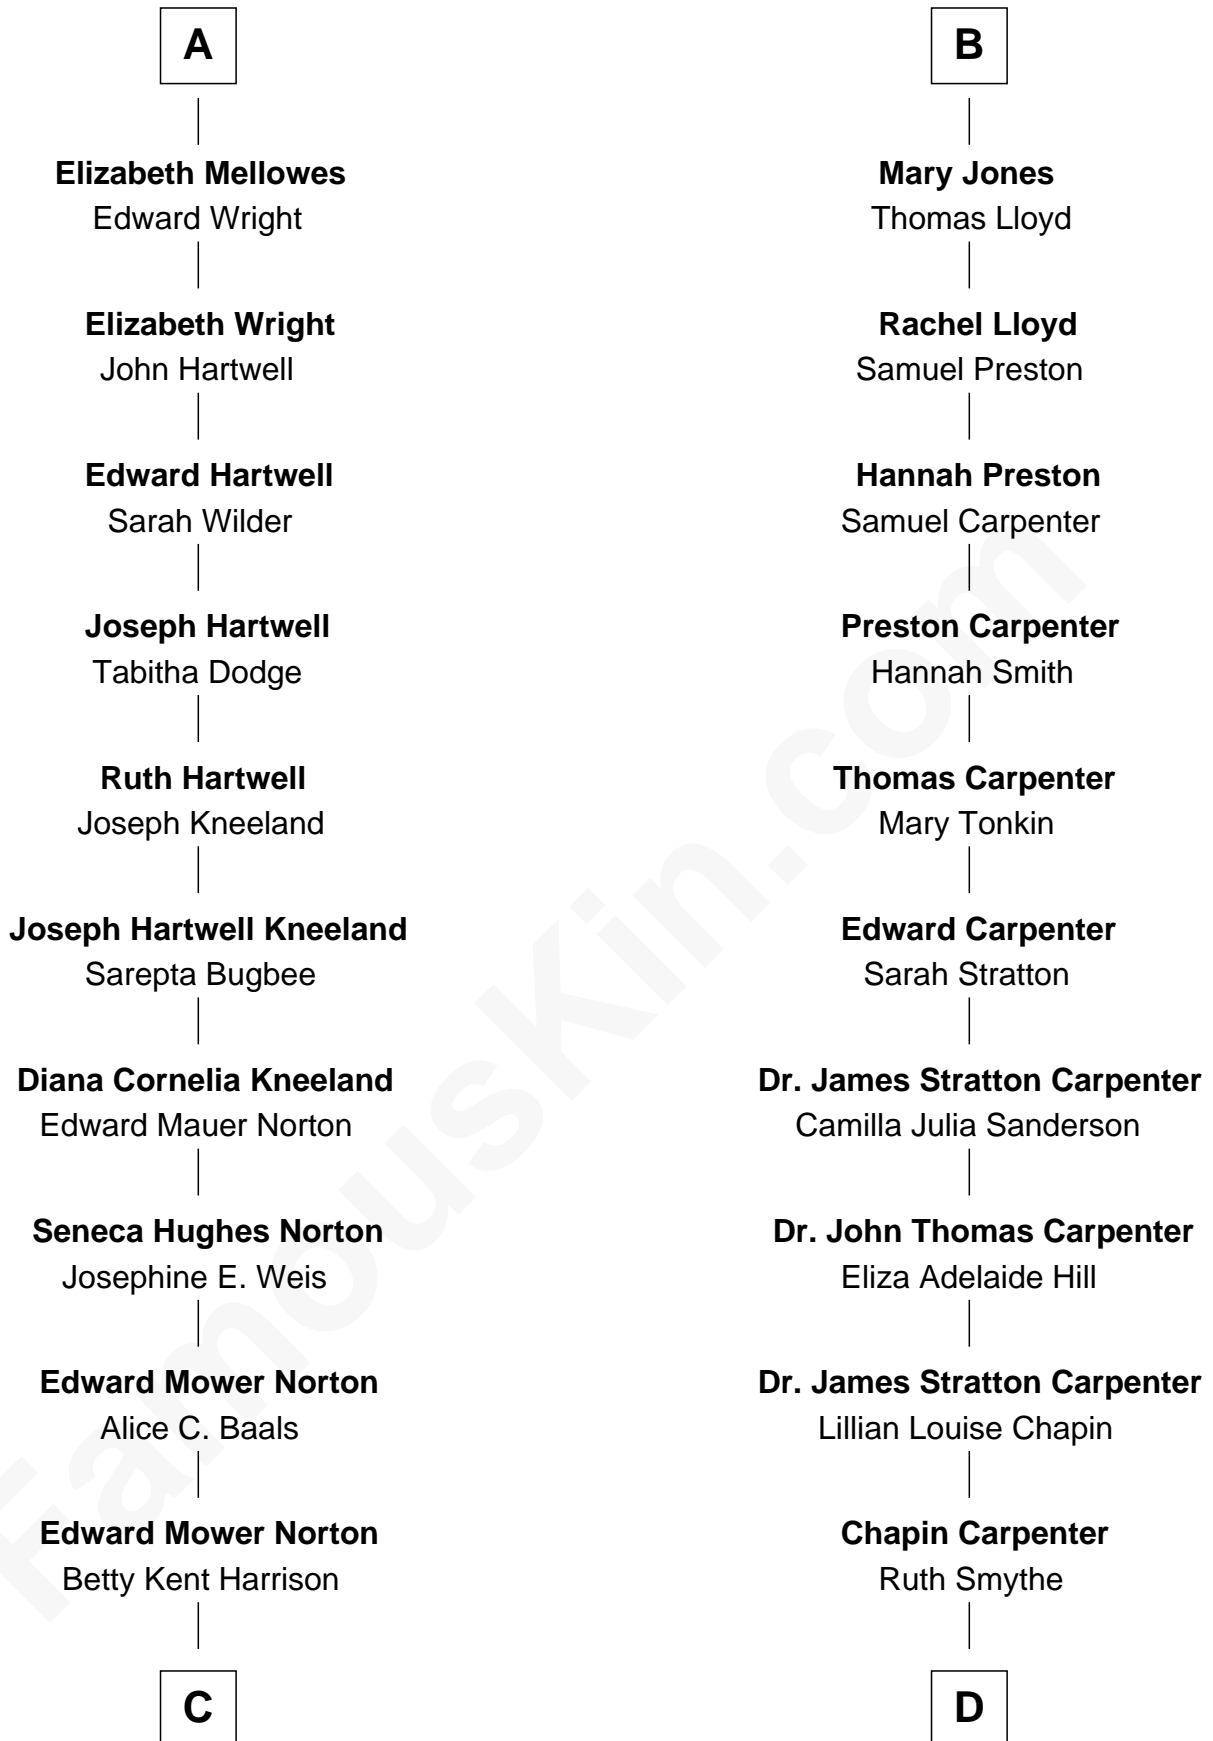

FamousKin.com Relationship Chart of

Edward Norton

Movie Actor

18th cousin of

Mary Chapin Carpenter

Singer and Songwriter

Sir Robert Corbet

Margaret - - - - -

C

Edward Mower Norton
Lydia Robinson Rouse

Edward Norton
Movie Actor

D

Chapin Carpenter
Mary Bowie Robertson

Mary Chapin Carpenter
Singer and Songwriter

FamousKin.com