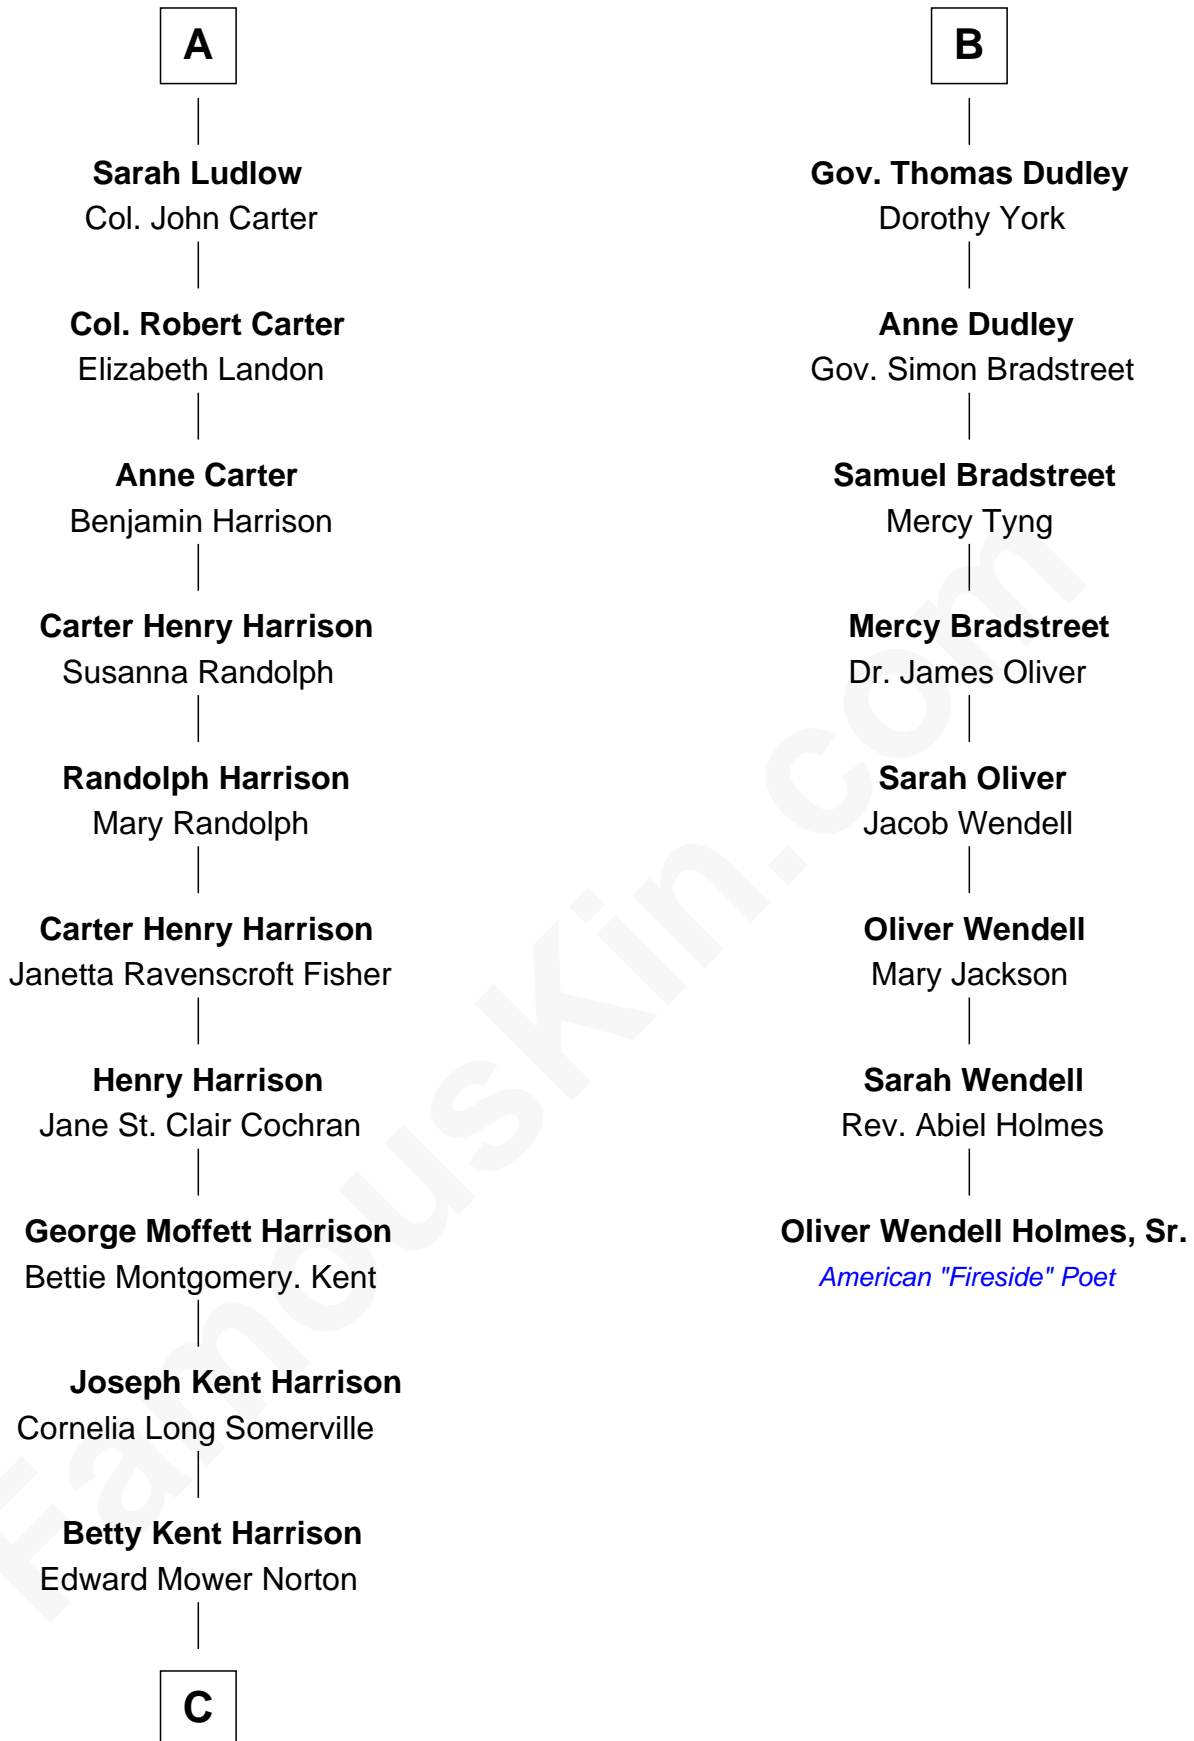

FamousKin.com Relationship Chart of

Edward Norton

Movie Actor

14th cousin 4 times removed of

Oliver Wendell Holmes, Sr.

American "Fireside" Poet

Sir Walter Blount

Sancha de Ayala

C

Edward Mower Norton

Lydia Robinson Rouse

Edward Norton

Movie Actor

FamousKin.com