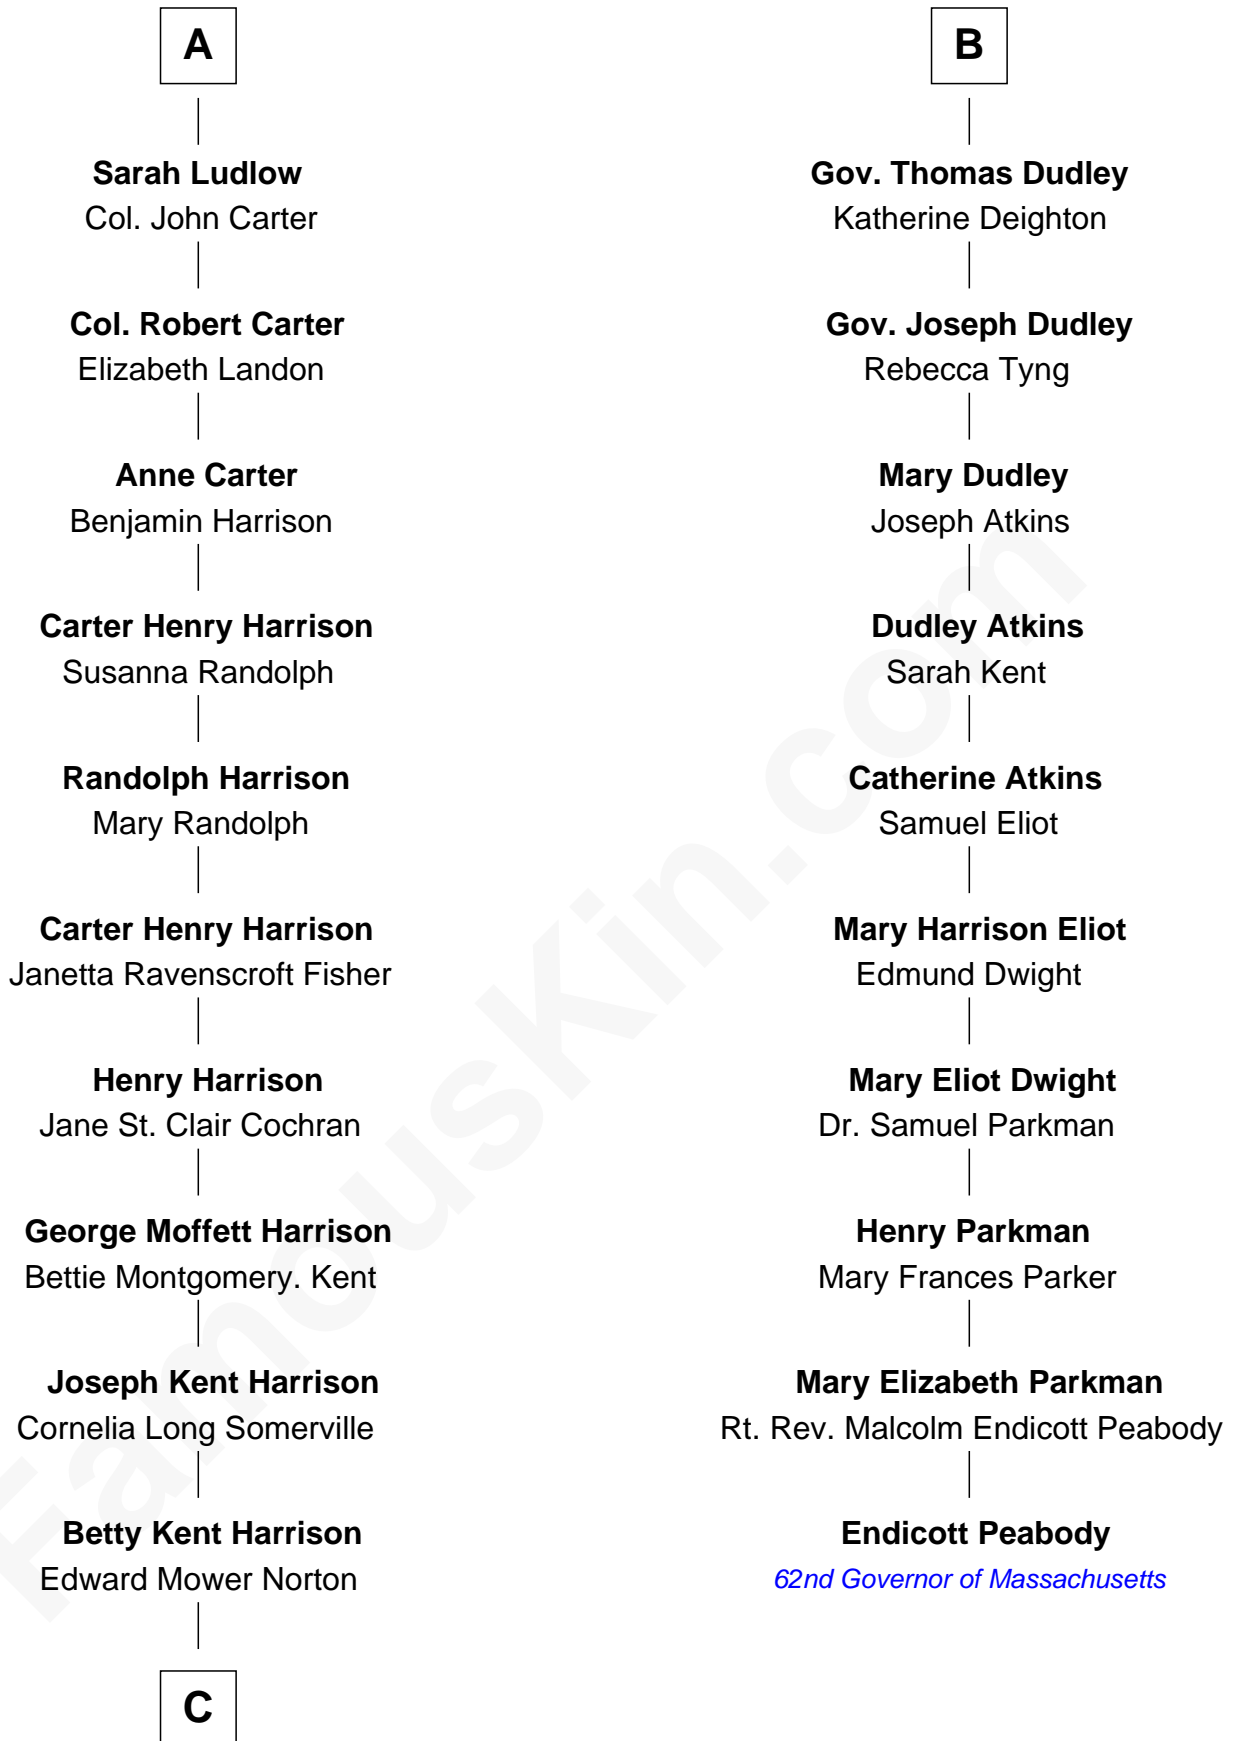

# FamousKin.com Relationship Chart of

**Edward Norton**

*Movie Actor*

16th cousin 2 times removed of

**Endicott Peabody**

*62nd Governor of Massachusetts*

**Sir Walter Blount**

Sancha de Ayala

**C**

**Edward Mower Norton**

Lydia Robinson Rouse

**Edward Norton**

*Movie Actor*

FamousKin.com