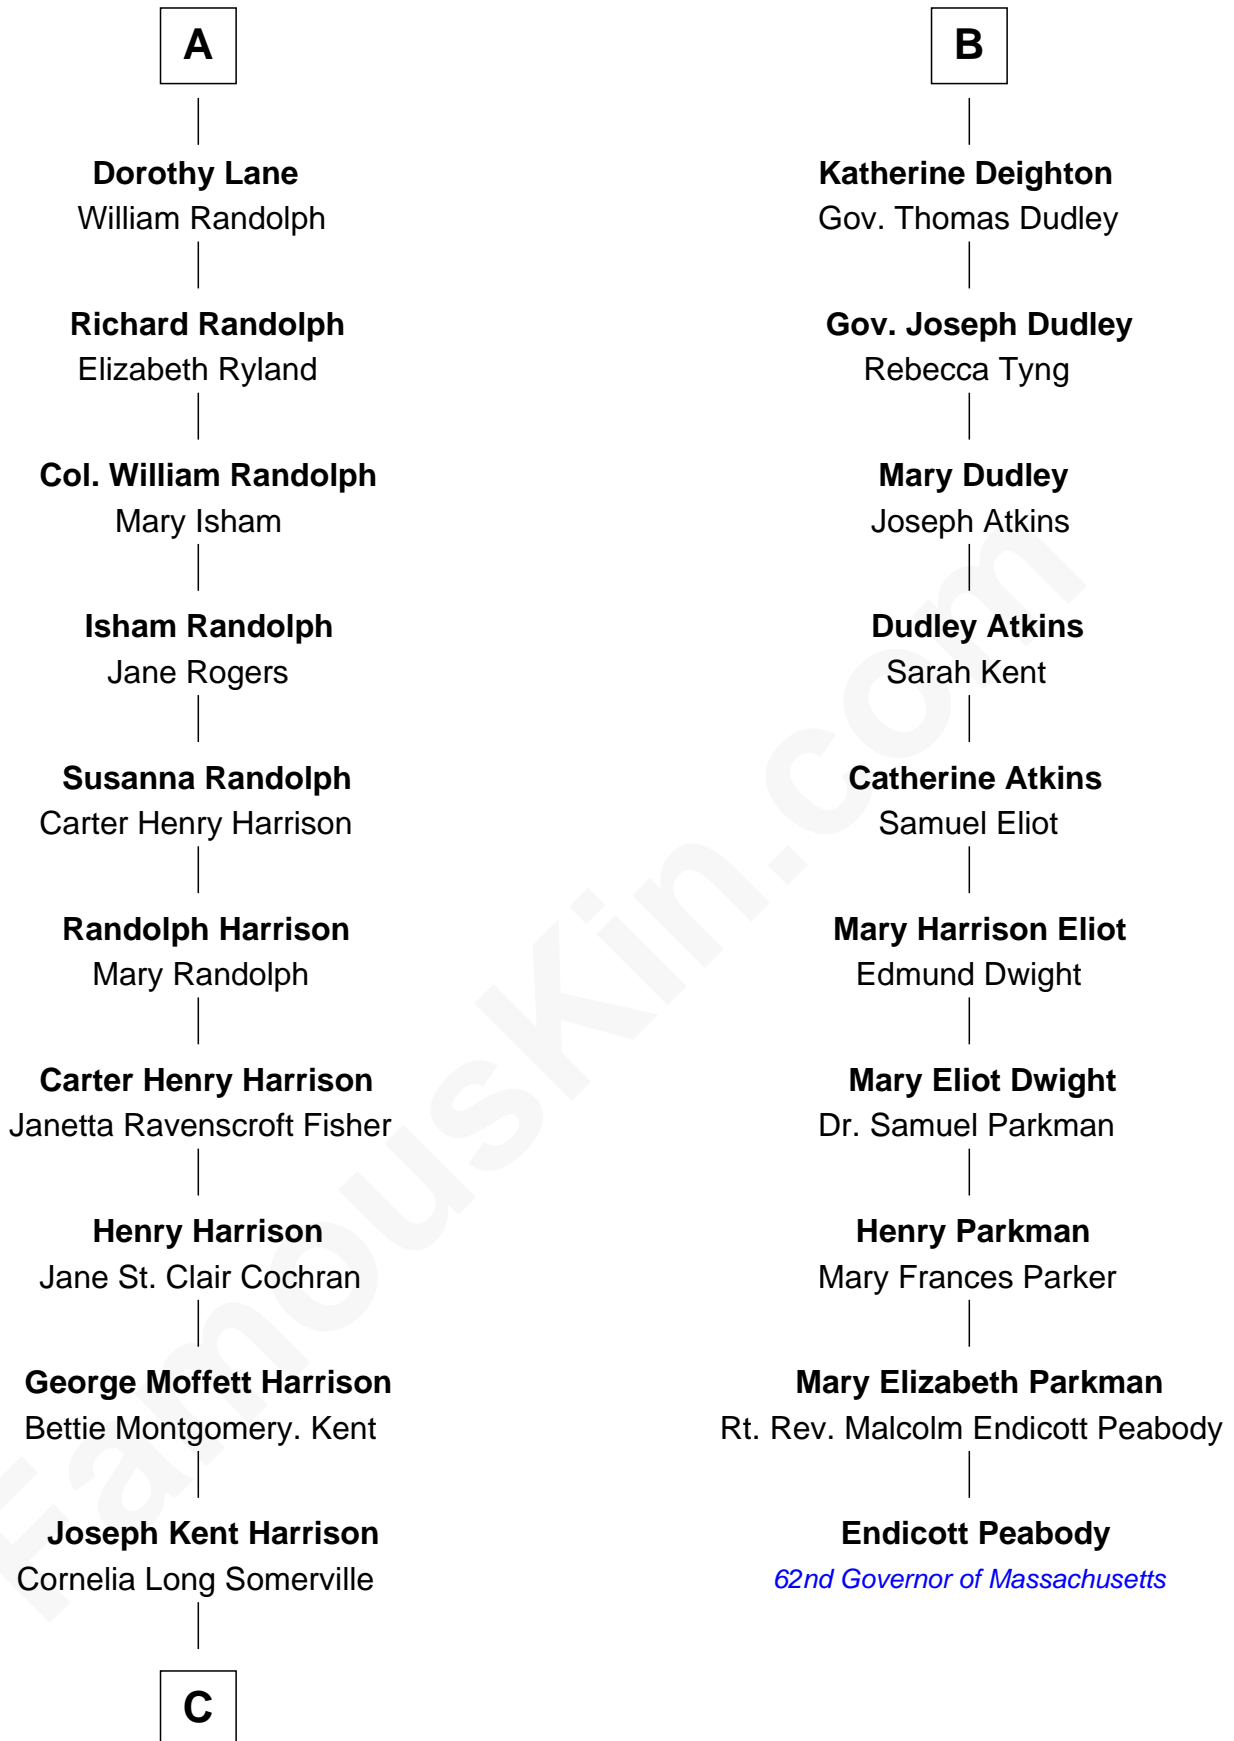

FamousKin.com Relationship Chart of

Edward Norton

Movie Actor

16th cousin 3 times removed of

Endicott Peabody

62nd Governor of Massachusetts

Sir Thomas Mowbray

Elizabeth Fitzalan

Henry Lygon

Elizabeth Lygon

Edward Bassett

Jane Bassett

John Deighton

B

C

Betty Kent Harrison
Edward Mower Norton