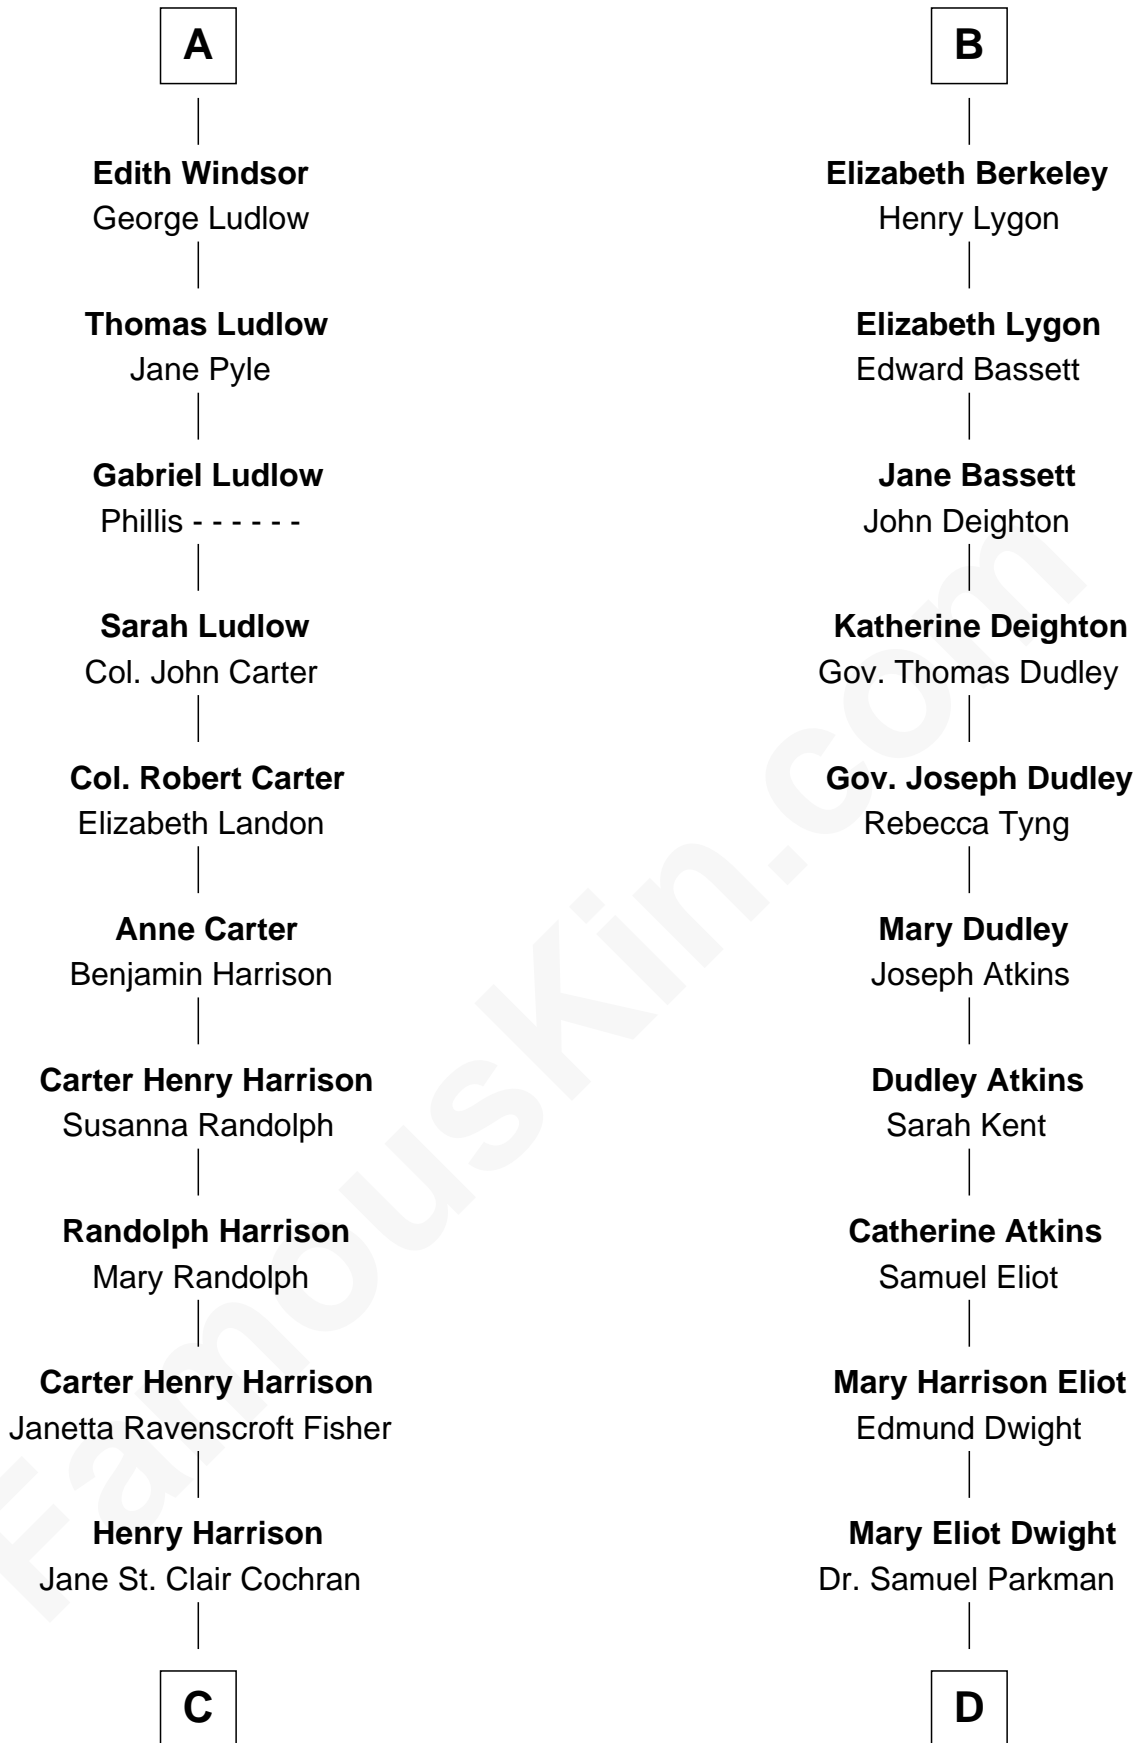

FamousKin.com Relationship Chart of

Edward Norton

Movie Actor

19th cousin 2 times removed of

Endicott Peabody

62nd Governor of Massachusetts

Humphrey de Bohun

Elizabeth Plantagenet

C

George Moffett Harrison
Bettie Montgomery. Kent

Joseph Kent Harrison
Cornelia Long Somerville

Betty Kent Harrison
Edward Mower Norton

Edward Mower Norton
Lydia Robinson Rouse

Edward Norton
Movie Actor

D

Henry Parkman
Mary Frances Parker