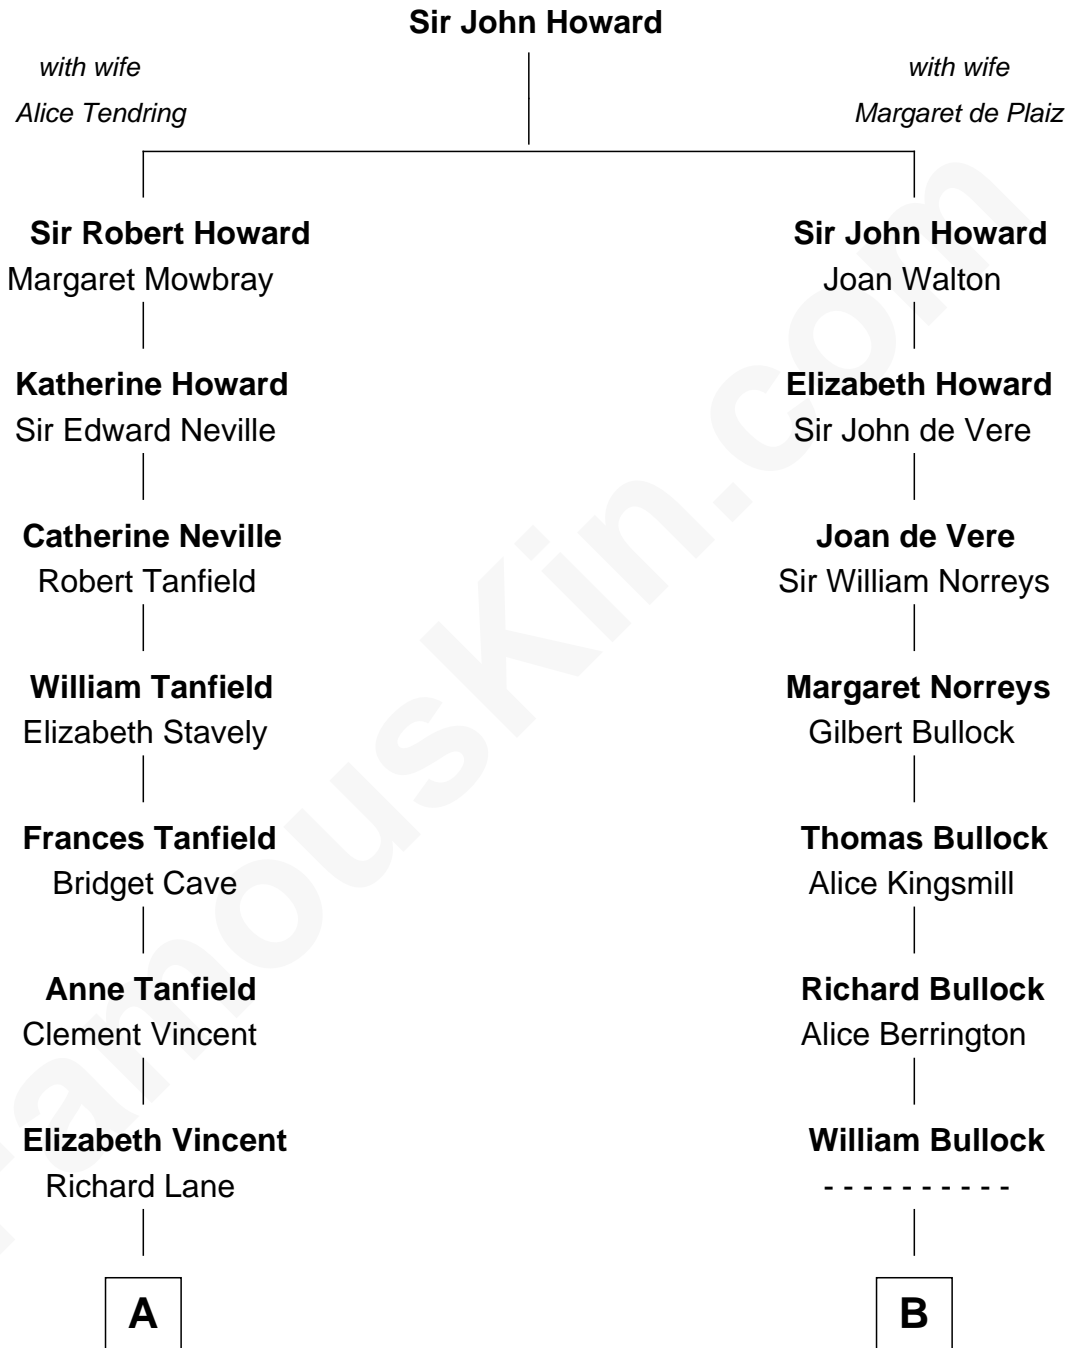

FamousKin.com
Relationship Chart of
Edward Norton
Movie Actor

14th cousin 5 times removed of
James Russell Lowell
American "Fireside" Poet

C

Betty Kent Harrison
Edward Mower Norton

Edward Mower Norton
Lydia Robinson Rouse