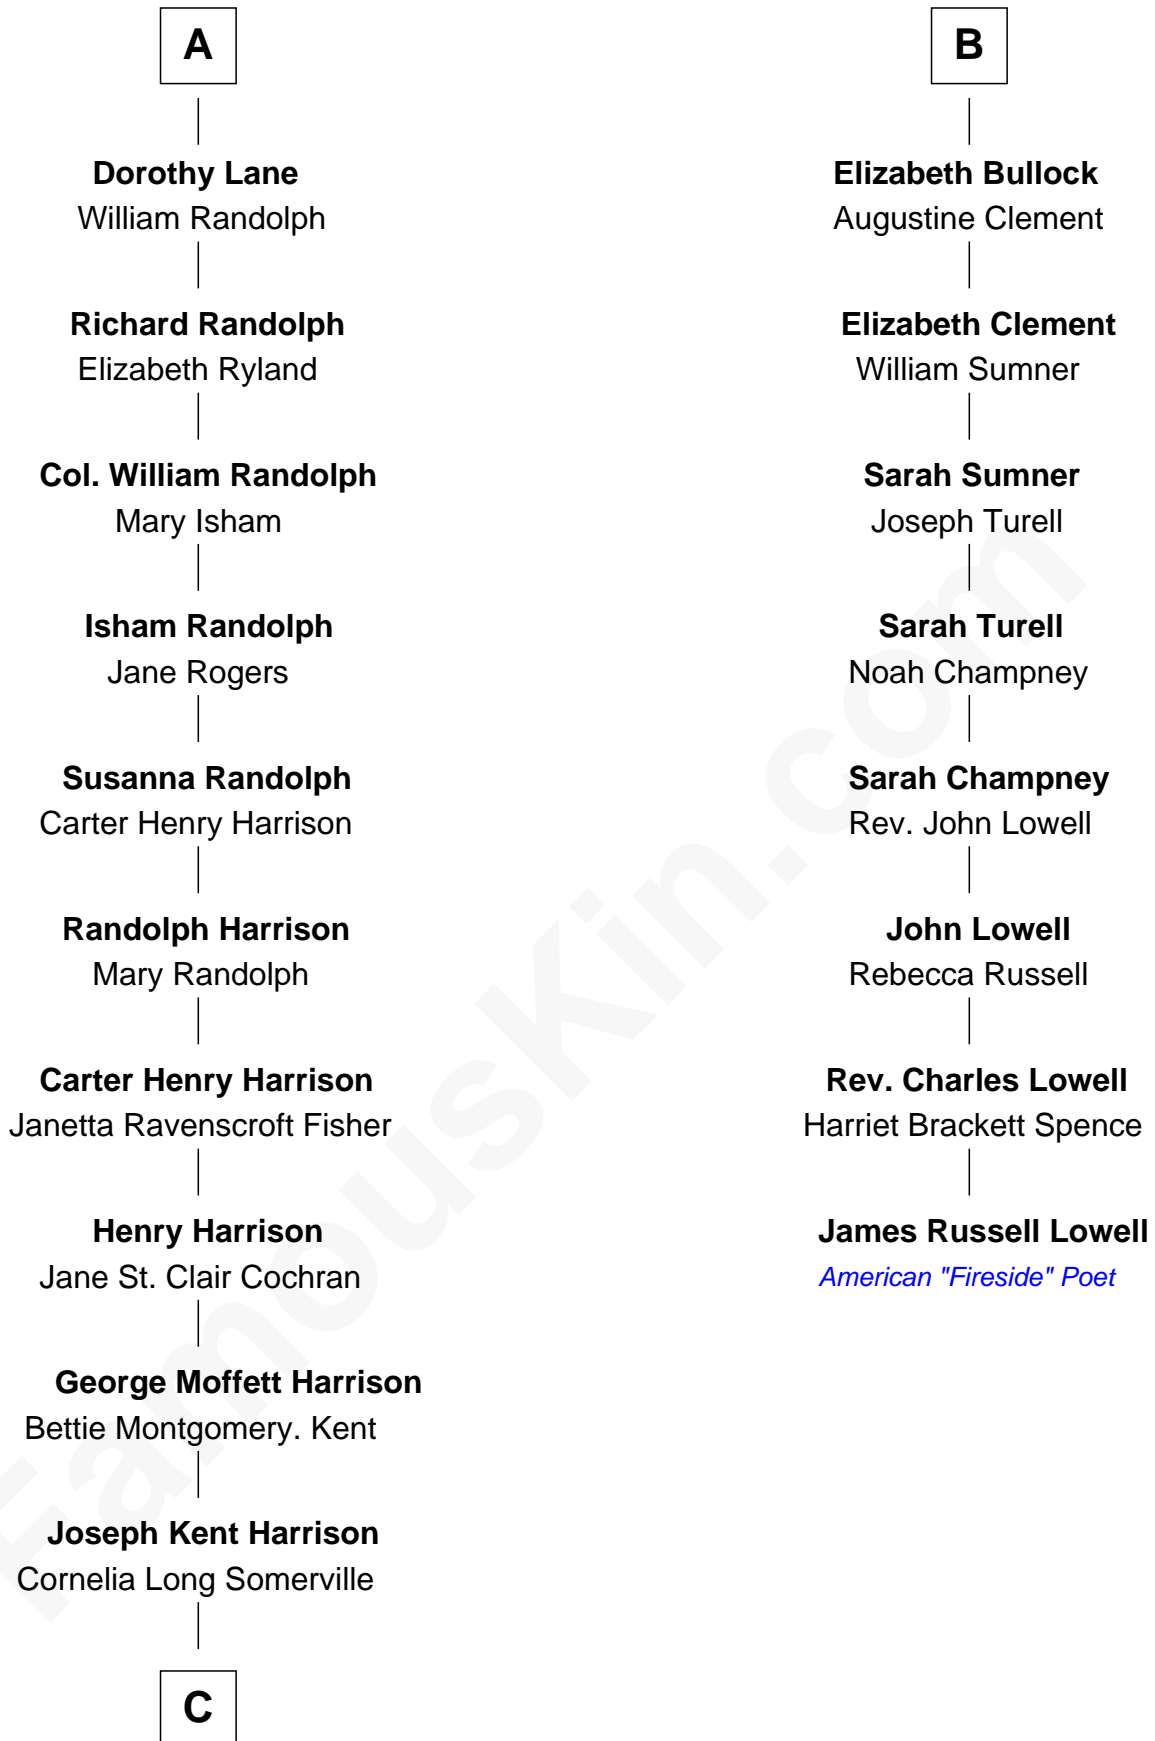

FamousKin.com
Relationship Chart of
Edward Norton
Movie Actor

14th cousin 5 times removed of
James Russell Lowell
American "Fireside" Poet

C

Betty Kent Harrison
Edward Mower Norton

Edward Mower Norton
Lydia Robinson Rouse

Edward Norton
Movie Actor

FamousKin.com