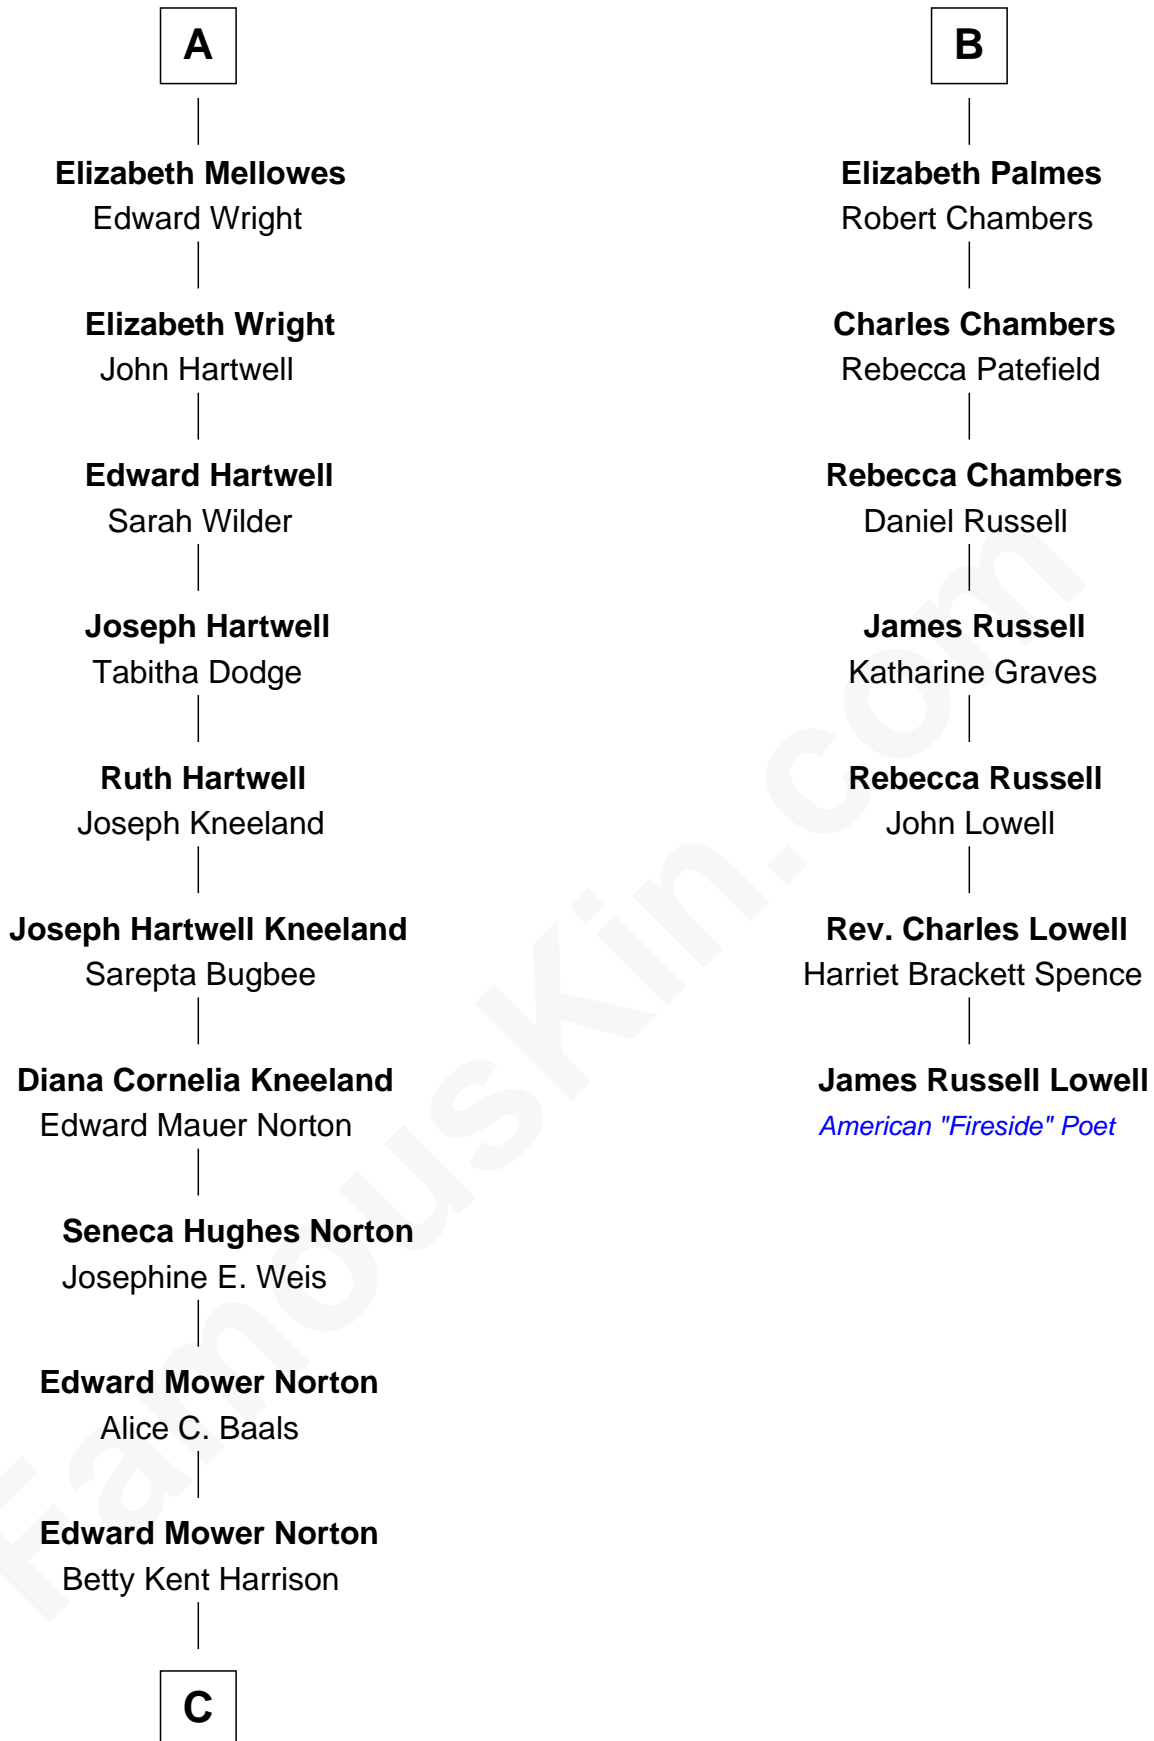

FamousKin.com Relationship Chart of

Edward Norton

Movie Actor

13th cousin 5 times removed of

James Russell Lowell

American "Fireside" Poet

Sir Robert Corbet

Margaret - - - - -

C

Edward Mower Norton

Lydia Robinson Rouse

Edward Norton

Movie Actor

FamousKin.com