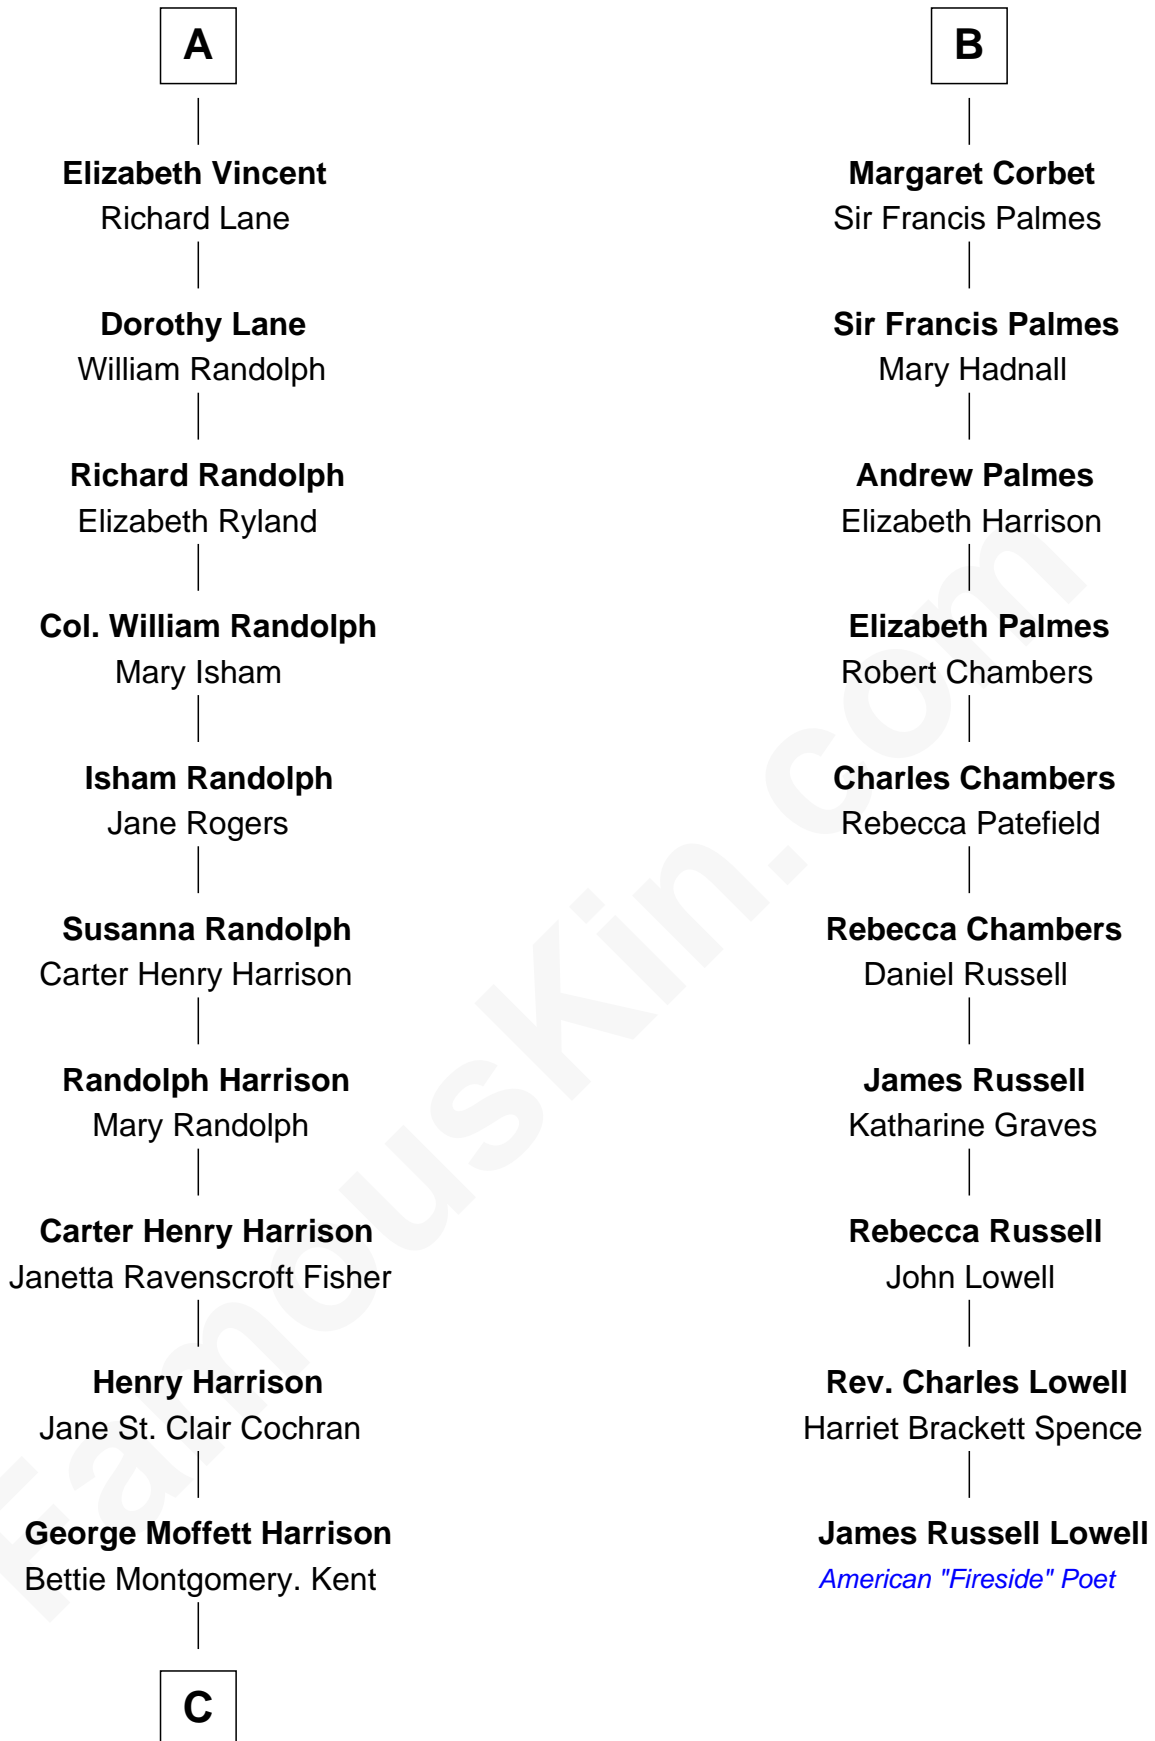

# FamousKin.com Relationship Chart of

**Edward Norton**

*Movie Actor*

16th cousin 4 times removed of

**James Russell Lowell**

*American "Fireside" Poet*

**C**

—  
**Joseph Kent Harrison**  
Cornelia Long Somerville

—  
**Betty Kent Harrison**  
Edward Mower Norton

—  
**Edward Mower Norton**  
Lydia Robinson Rouse

—  
**Edward Norton**  
*Movie Actor*

FamousKin.com