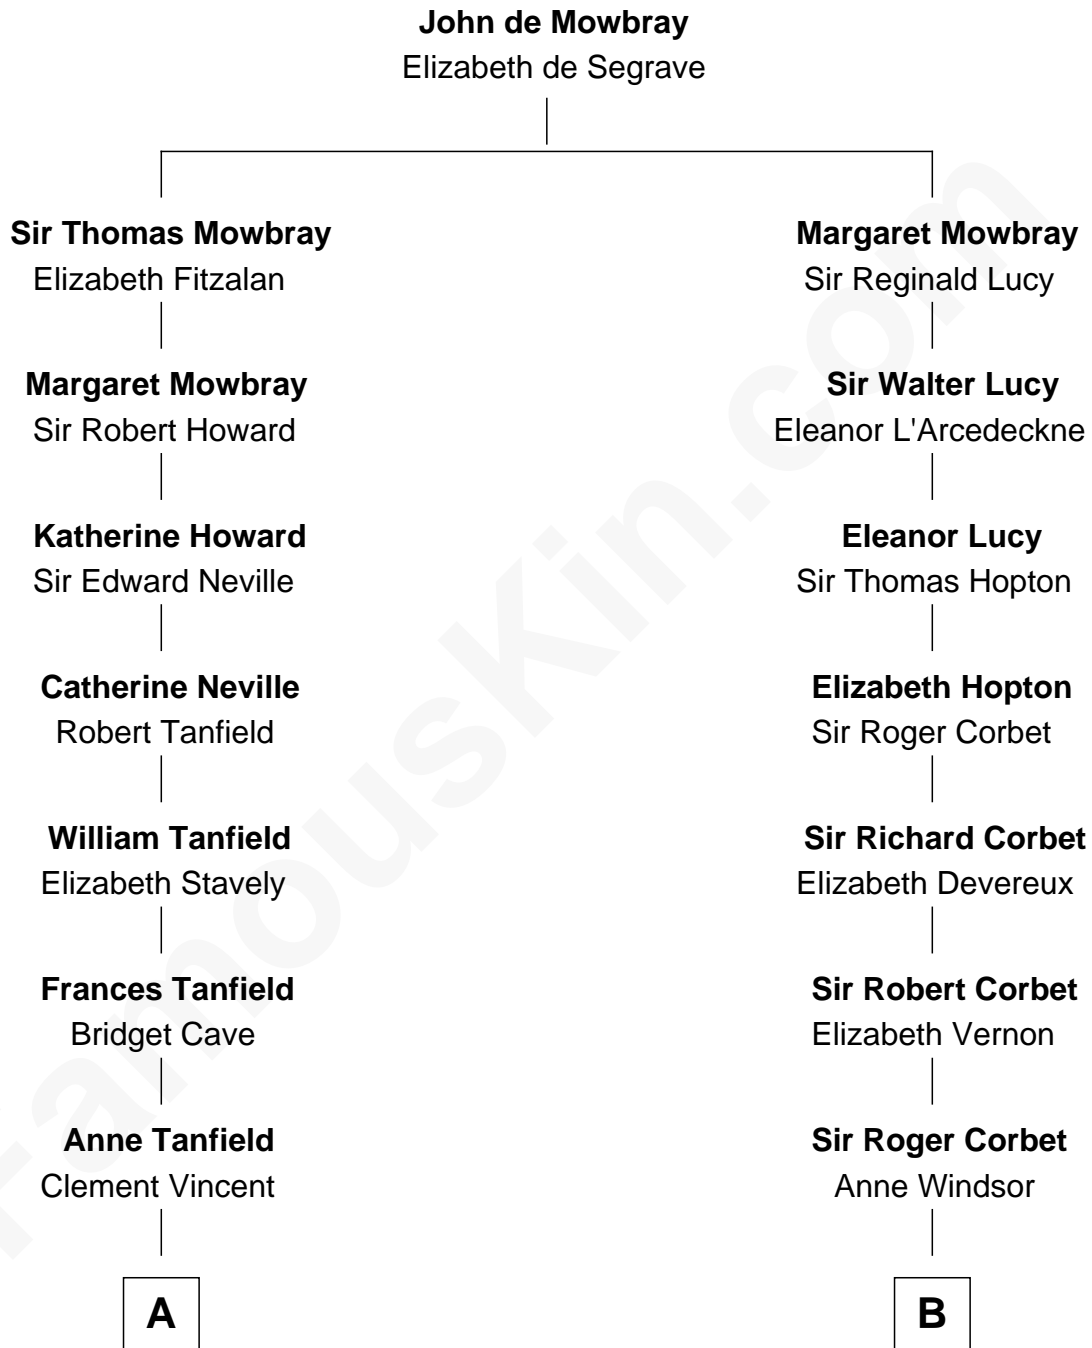

# FamousKin.com Relationship Chart of

**Edward Norton**

*Movie Actor*

16th cousin 4 times removed of

**James Russell Lowell**

*American "Fireside" Poet*

**C**

—  
**Joseph Kent Harrison**  
Cornelia Long Somerville

—  
**Betty Kent Harrison**  
Edward Mower Norton

—  
**Edward Mower Norton**  
Lydia Robinson Rouse

—  
**Edward Norton**  
*Movie Actor*

FamousKin.com