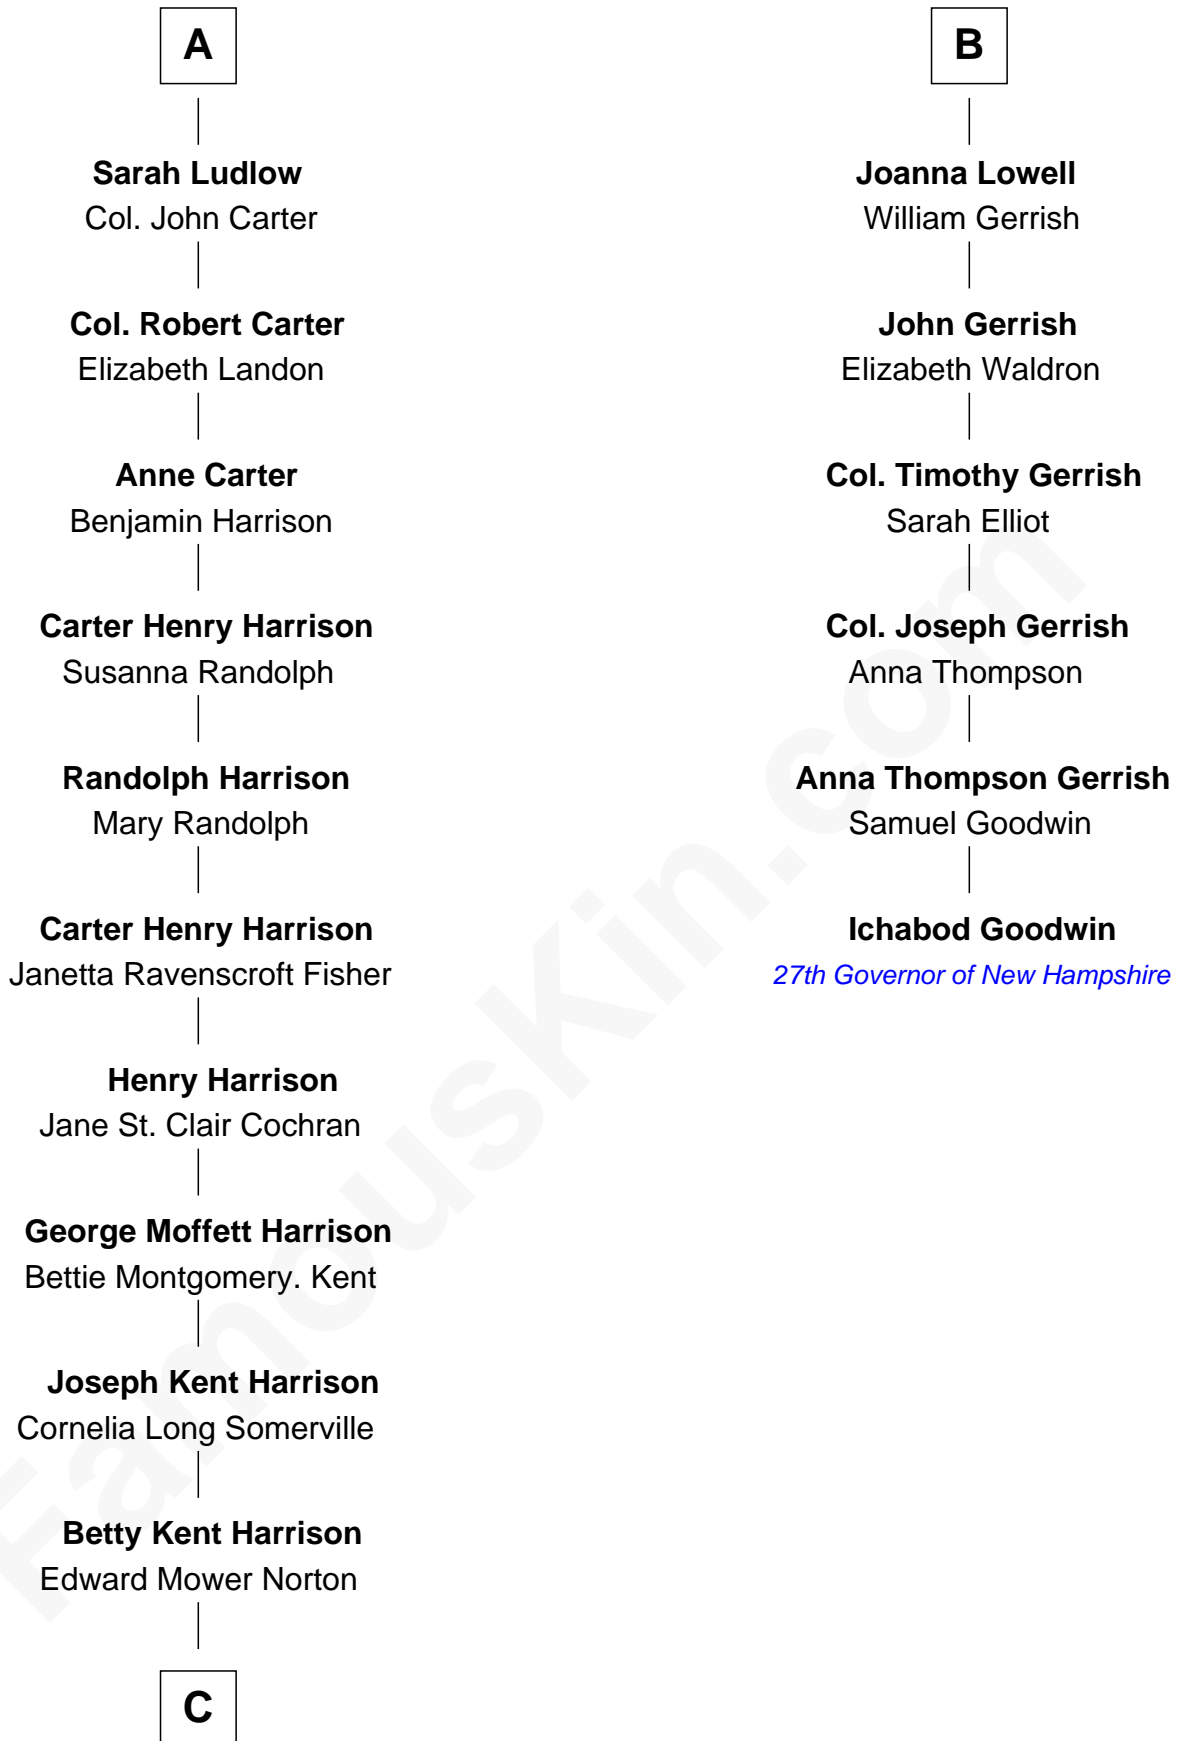

# FamousKin.com Relationship Chart of

**Edward Norton**

*Movie Actor*

12th cousin 6 times removed of

**Ichabod Goodwin**

*27th Governor of New Hampshire*

**Sir Hugh Luttrell**  
Catherine de Beaumont

**C**

Edward Mower Norton

Lydia Robinson Rouse

Edward Norton

*Movie Actor*

FamousKin.com