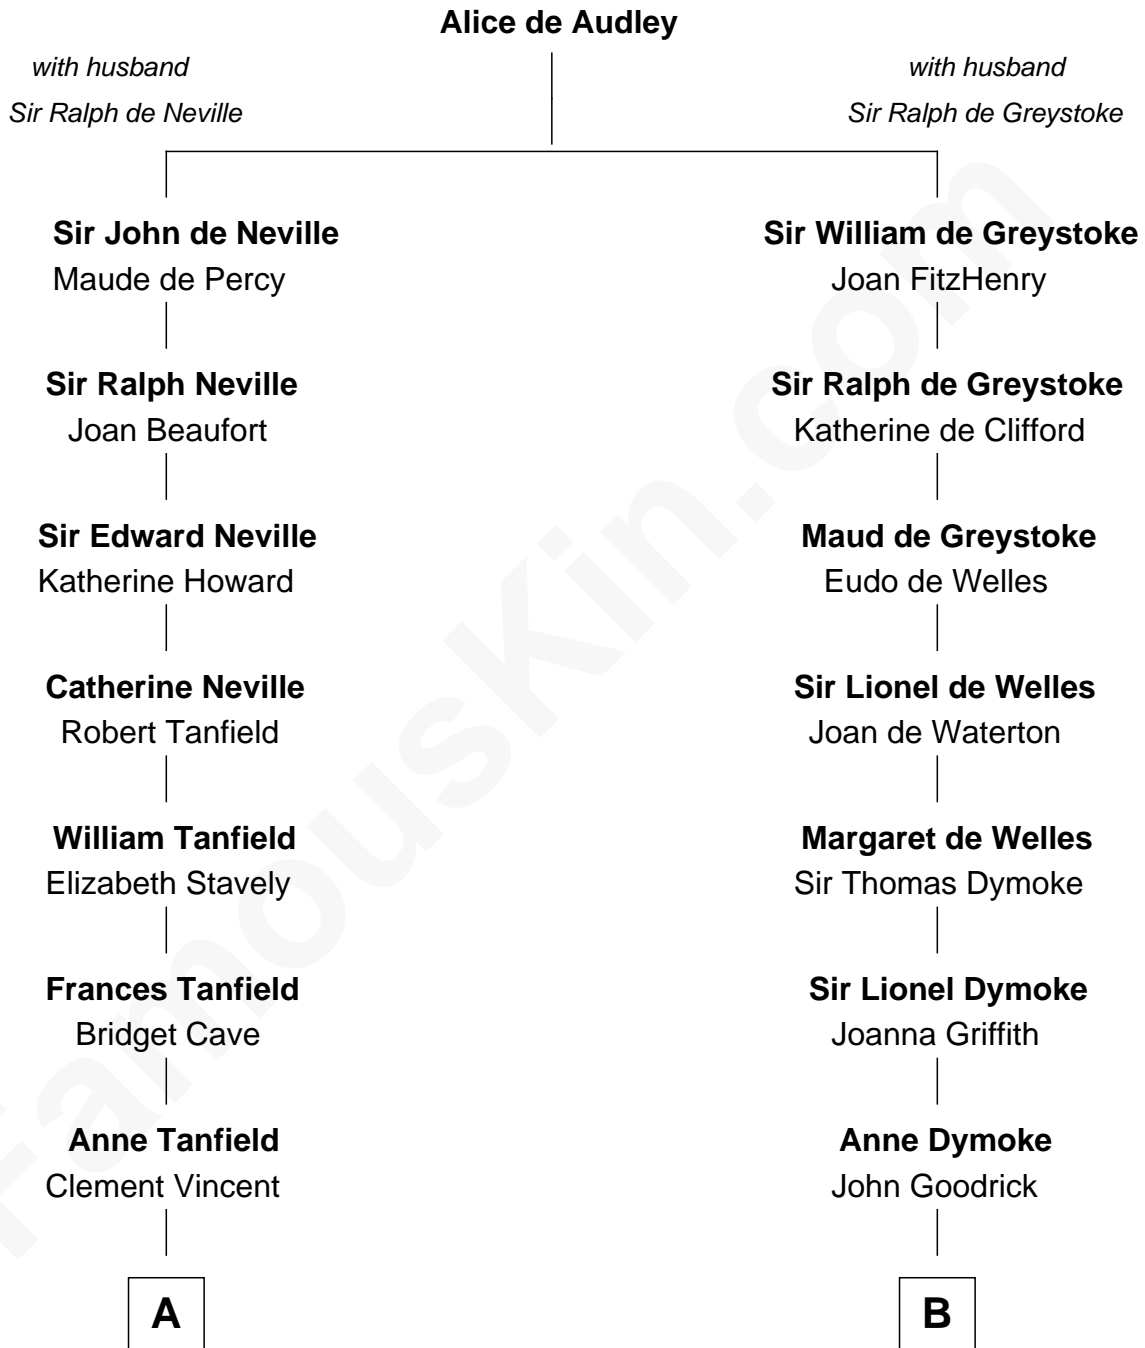

# FamousKin.com Relationship Chart of

**Edward Norton**

*Movie Actor*

16th cousin 4 times removed of

**Ichabod Goodwin**

*27th Governor of New Hampshire*

**C**

—  
**Joseph Kent Harrison**  
Cornelia Long Somerville

—  
**Betty Kent Harrison**  
Edward Mower Norton

—  
**Edward Mower Norton**  
Lydia Robinson Rouse

—  
**Edward Norton**  
*Movie Actor*

FamousKin.com