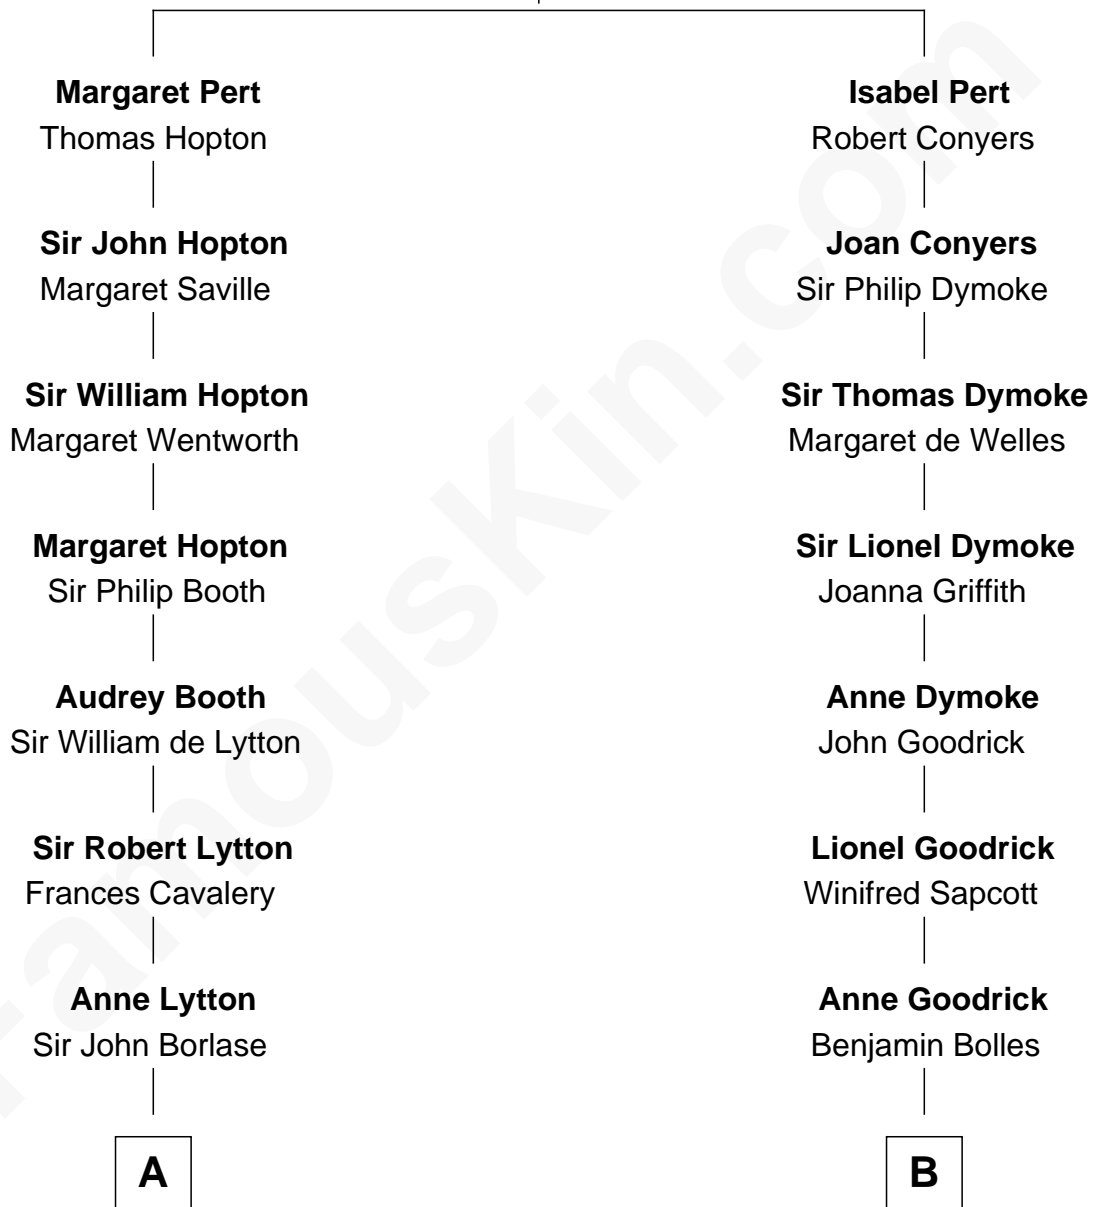

# FamousKin.com Relationship Chart of

**Edward Norton**

*Movie Actor*

14th cousin 6 times removed of

**Ichabod Goodwin**

*27th Governor of New Hampshire*

**William Pert**  
Joan le Scrope

**C**

—  
**Joseph Kent Harrison**  
Cornelia Long Somerville

—  
**Betty Kent Harrison**  
Edward Mower Norton

—  
**Edward Mower Norton**  
Lydia Robinson Rouse

—  
**Edward Norton**  
*Movie Actor*

FamousKin.com