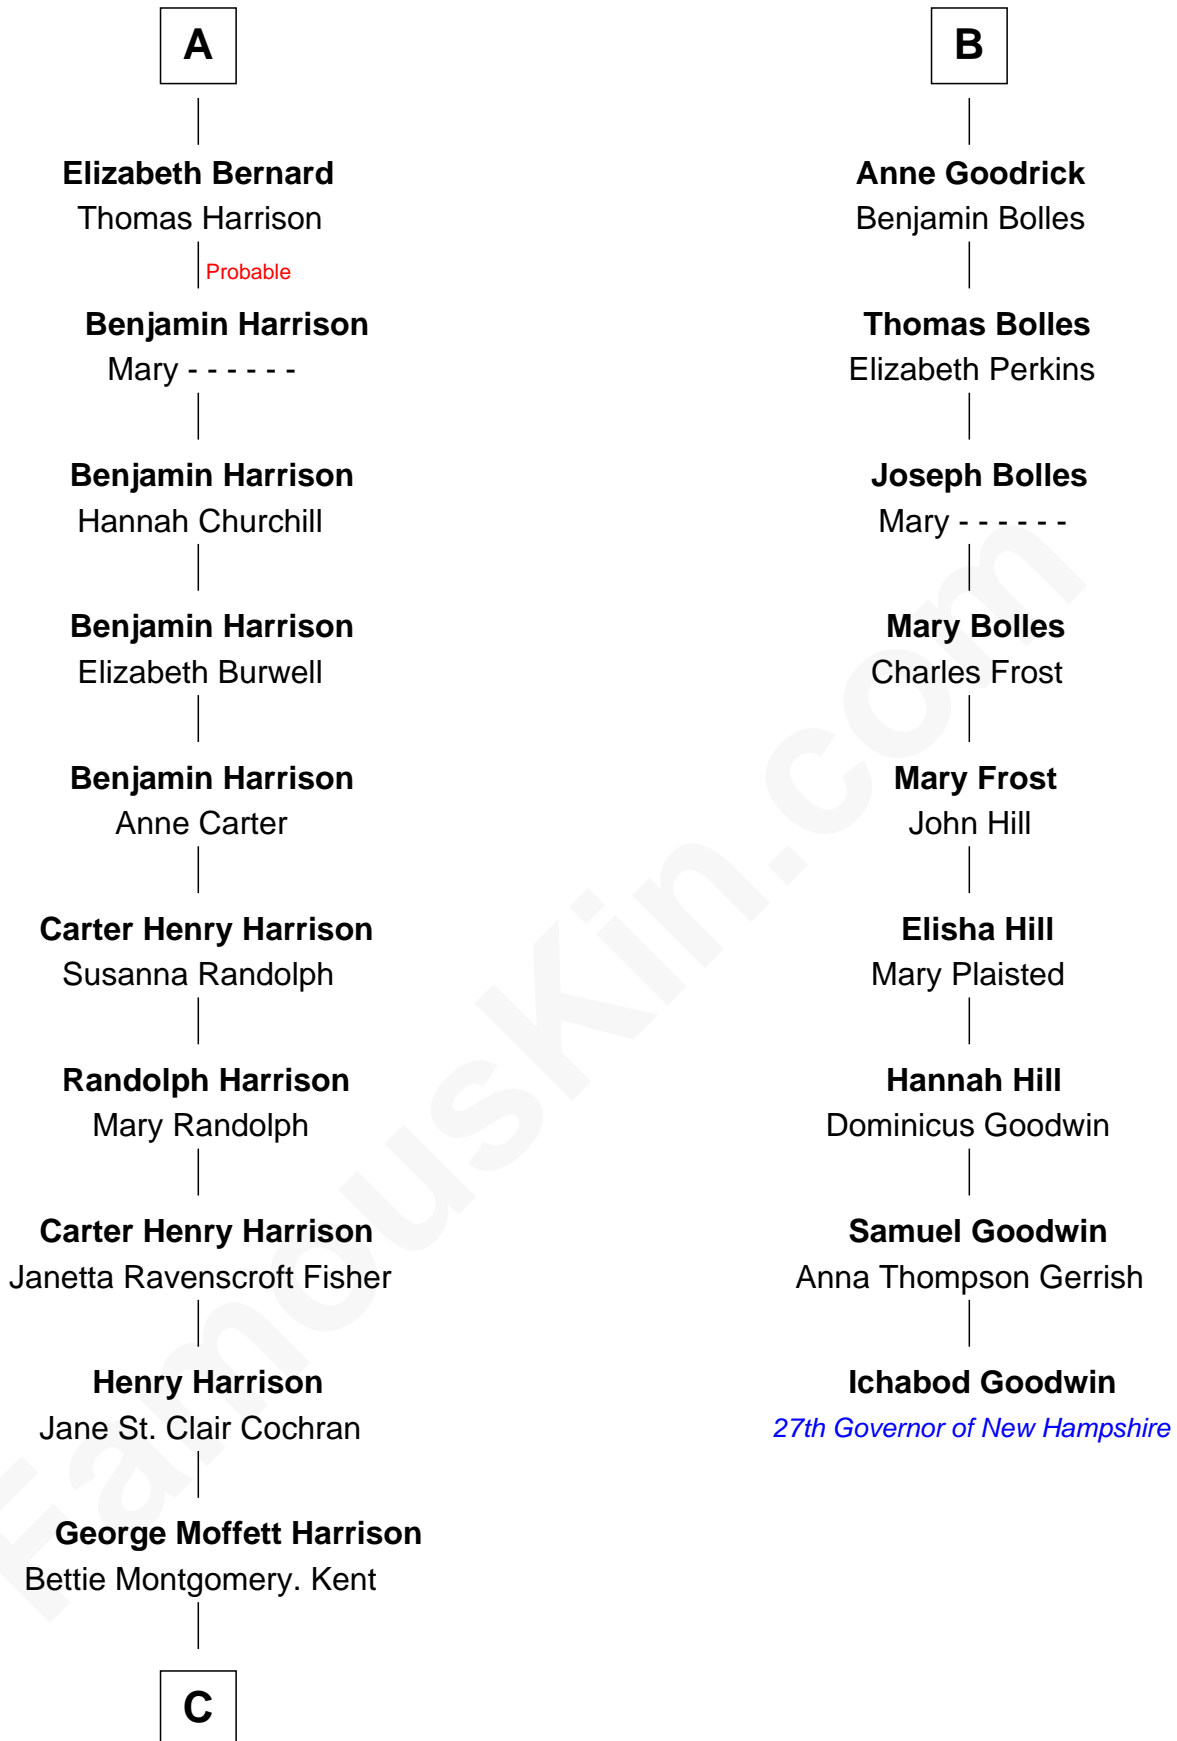

FamousKin.com Relationship Chart of

Edward Norton

Movie Actor

15th cousin 5 times removed of

Ichabod Goodwin

27th Governor of New Hampshire

John de Welles

Maud de Roos

C

—
Joseph Kent Harrison
Cornelia Long Somerville

—
Betty Kent Harrison
Edward Mower Norton

—
Edward Mower Norton
Lydia Robinson Rouse

—
Edward Norton
Movie Actor

FamousKin.com