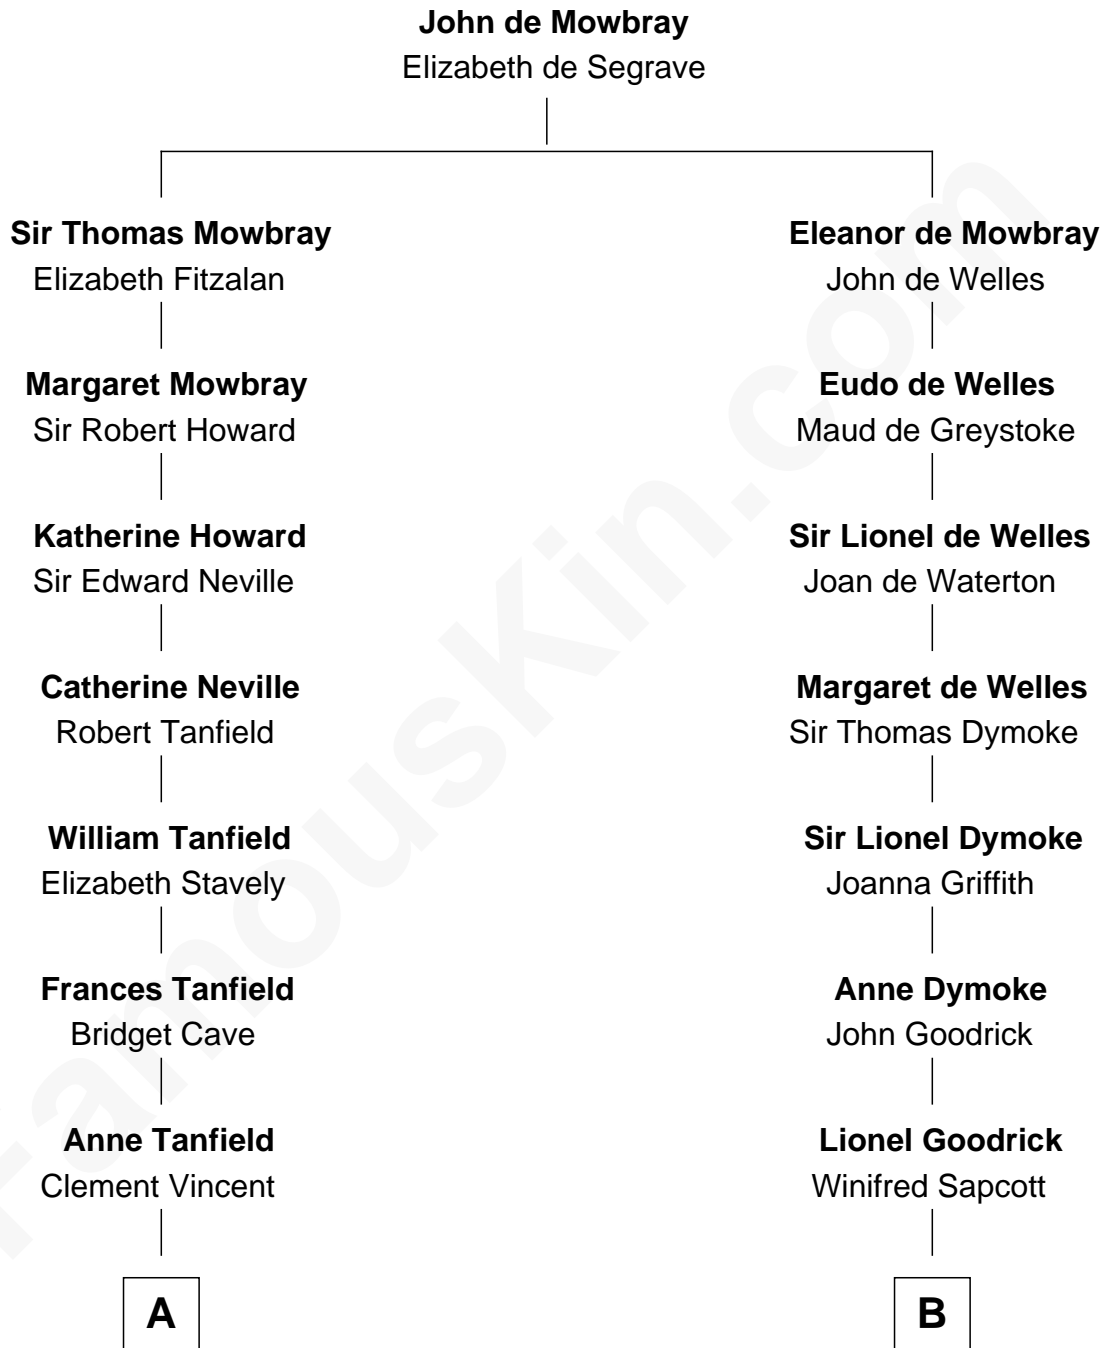

FamousKin.com Relationship Chart of

Edward Norton

Movie Actor

15th cousin 5 times removed of

Ichabod Goodwin

27th Governor of New Hampshire

C

—
Joseph Kent Harrison
Cornelia Long Somerville

—
Betty Kent Harrison
Edward Mower Norton

—
Edward Mower Norton
Lydia Robinson Rouse

—
Edward Norton
Movie Actor

FamousKin.com