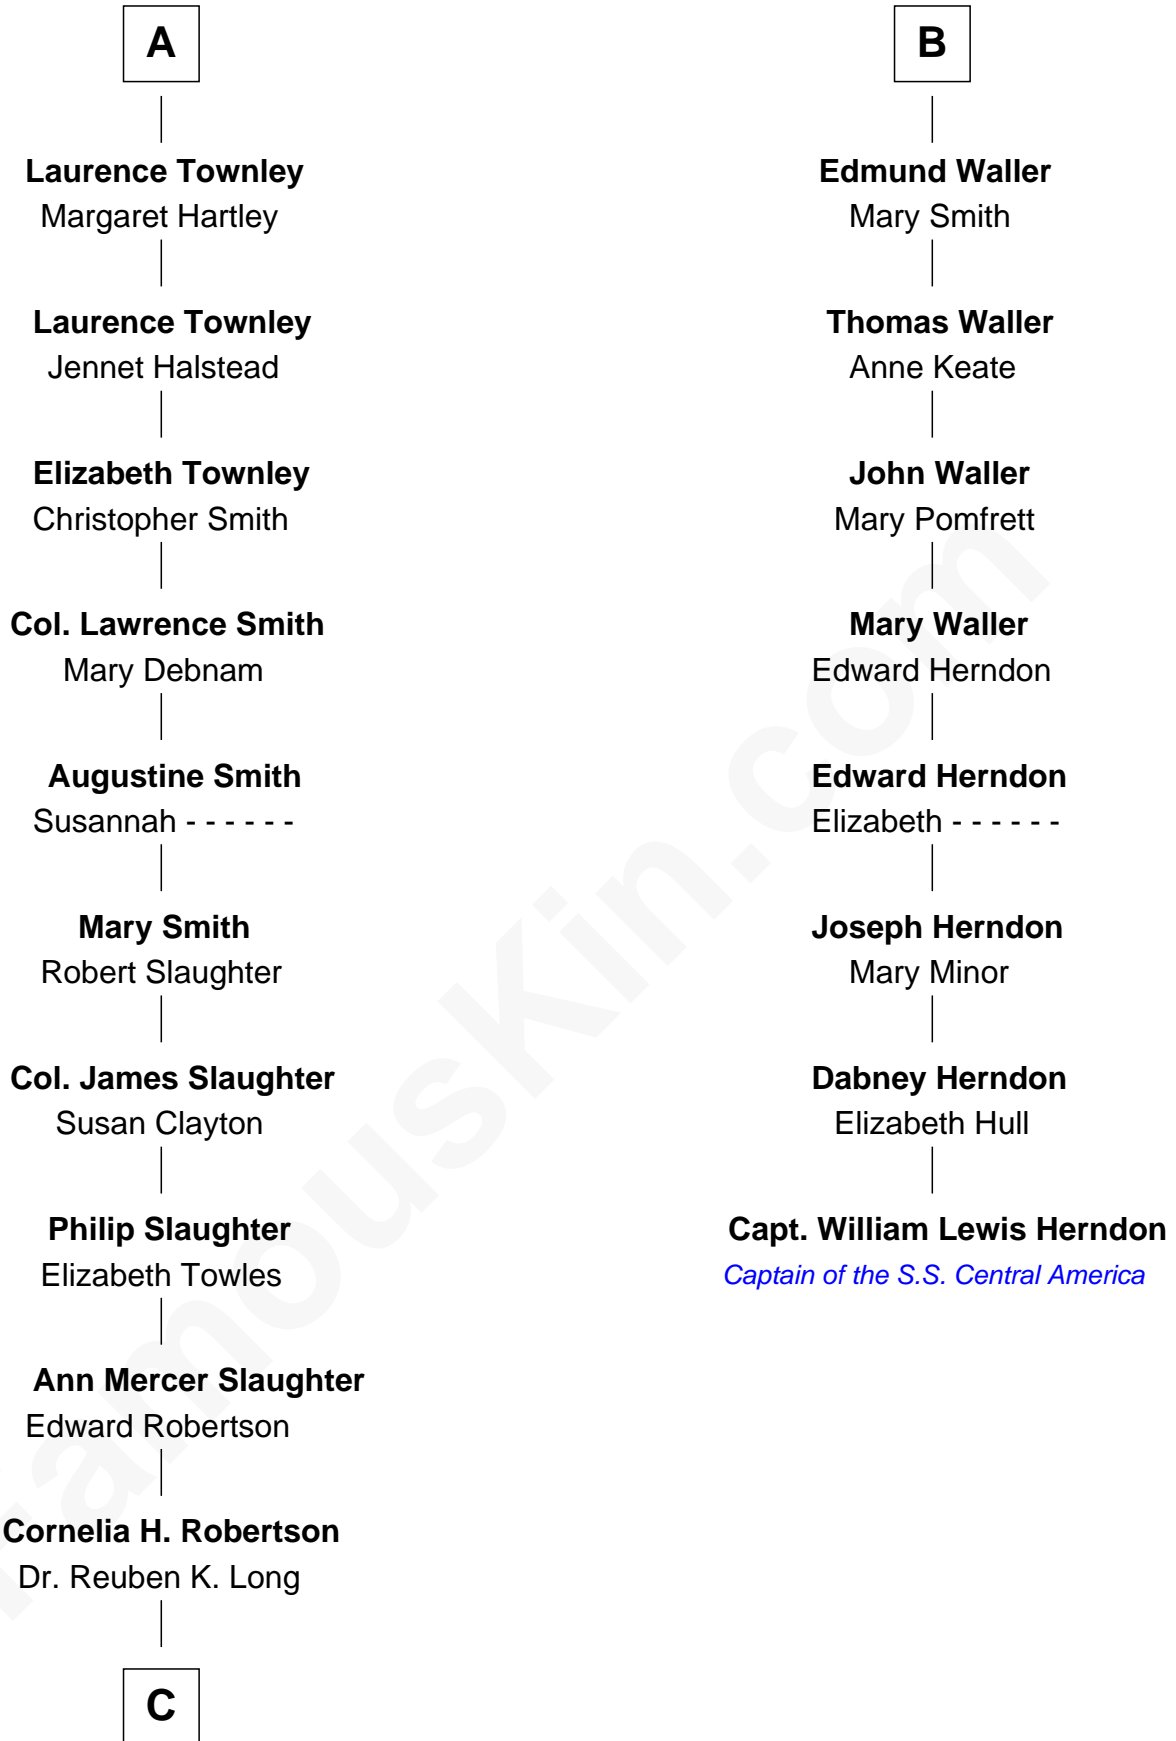

**FamousKin.com**  
**Relationship Chart of**  
**Edward Norton**  
*Movie Actor*

**14th cousin 7 times removed of**  
**Capt. William Lewis Herndon**  
*Captain of the ill fated S.S. Central America*

**C**

—  
**Mary Mercer Long**  
Dr. Henry Wilson Somerville

—  
**Cornelia Long Somerville**  
Joseph Kent Harrison

—  
**Betty Kent Harrison**  
Edward Mower Norton

—  
**Edward Mower Norton**  
Lydia Robinson Rouse