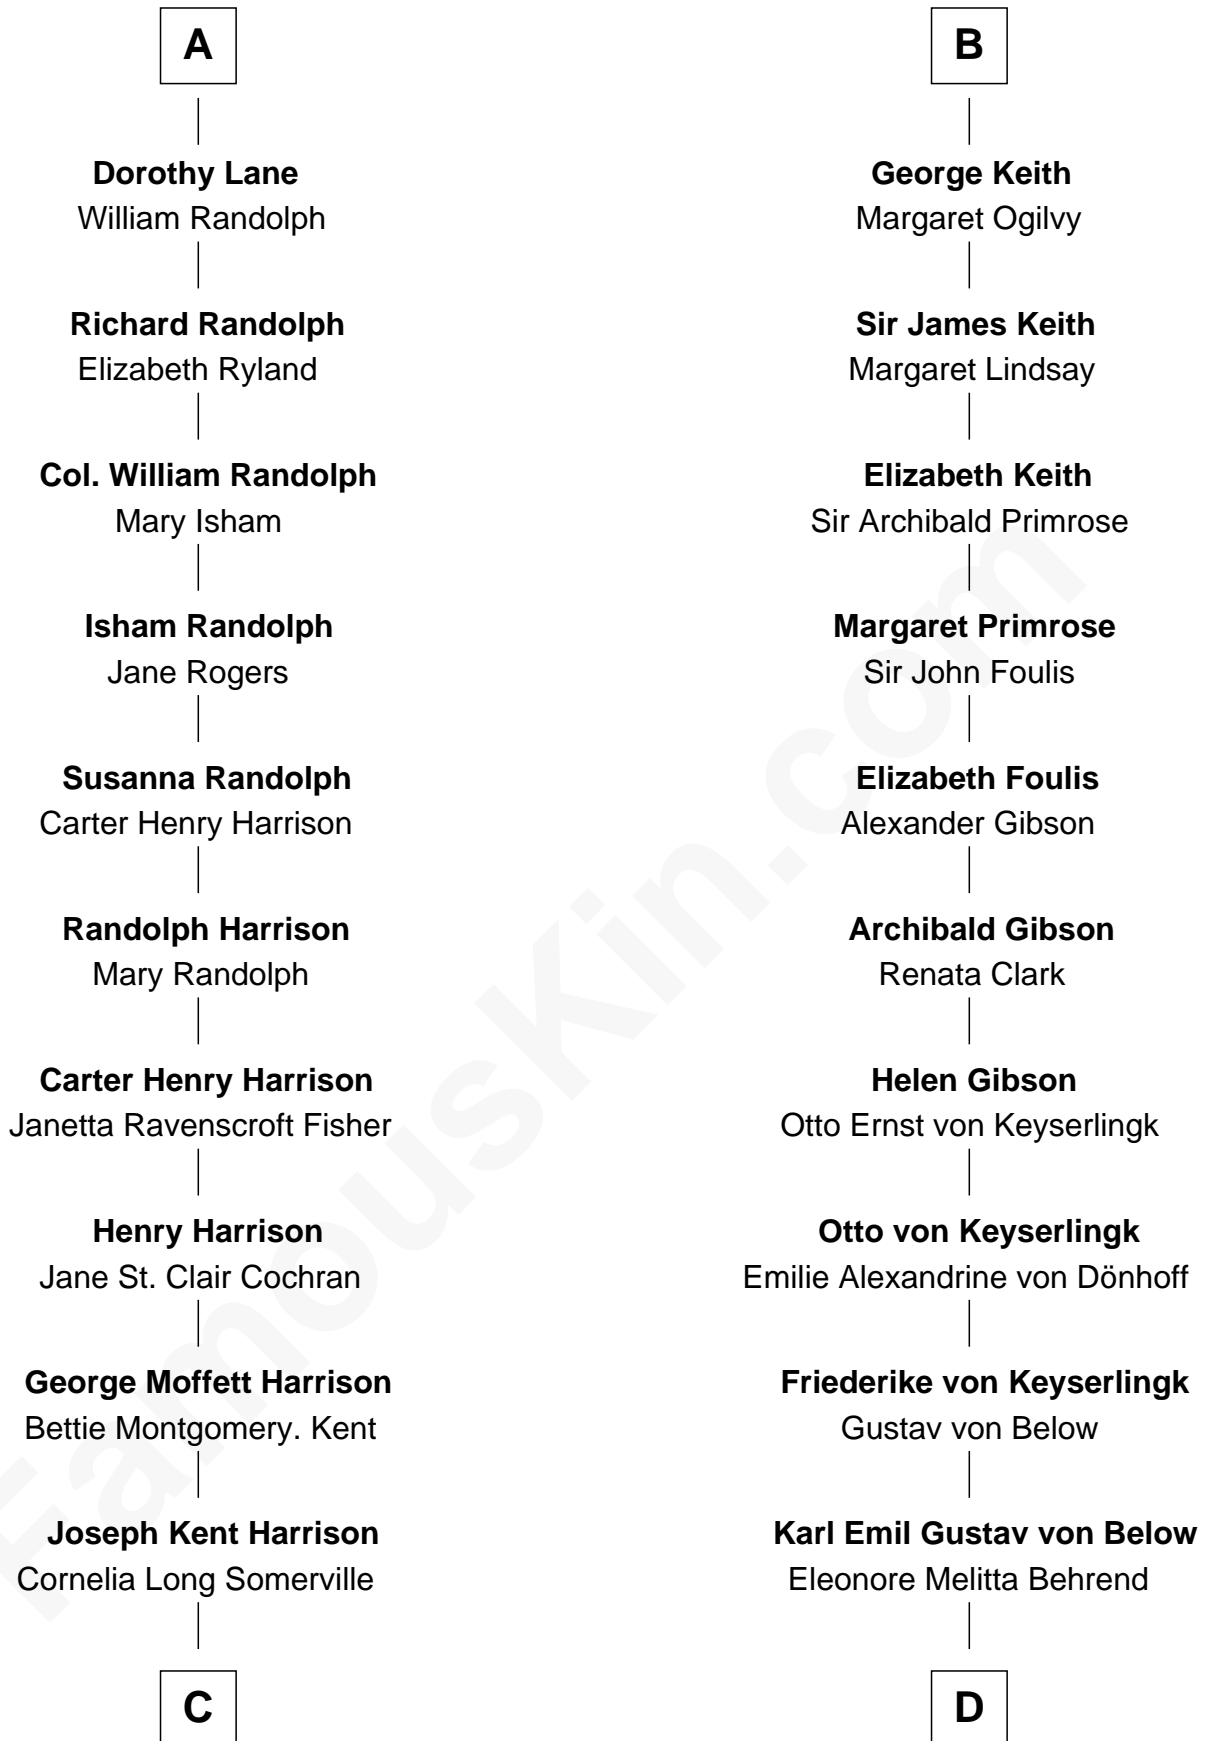

FamousKin.com Relationship Chart of

Edward Norton

Movie Actor

19th cousin of

Wernher von Braun

Rocket Scientist

John of Gaunt

Katherine Roet

Elizabeth Douglas

William Keith

Margaret Keith

William Keith

Elizabeth Hay

B

C

Betty Kent Harrison
Edward Mower Norton

Edward Mower Norton
Lydia Robinson Rouse

Edward Norton
Movie Actor

D

Marie Eleonore Dorothea von Below
Wernher von Quistorp

Emmy von Quistorp
Magnus von Braun

Wernher von Braun
Rocket Scientist

FamousKin.com