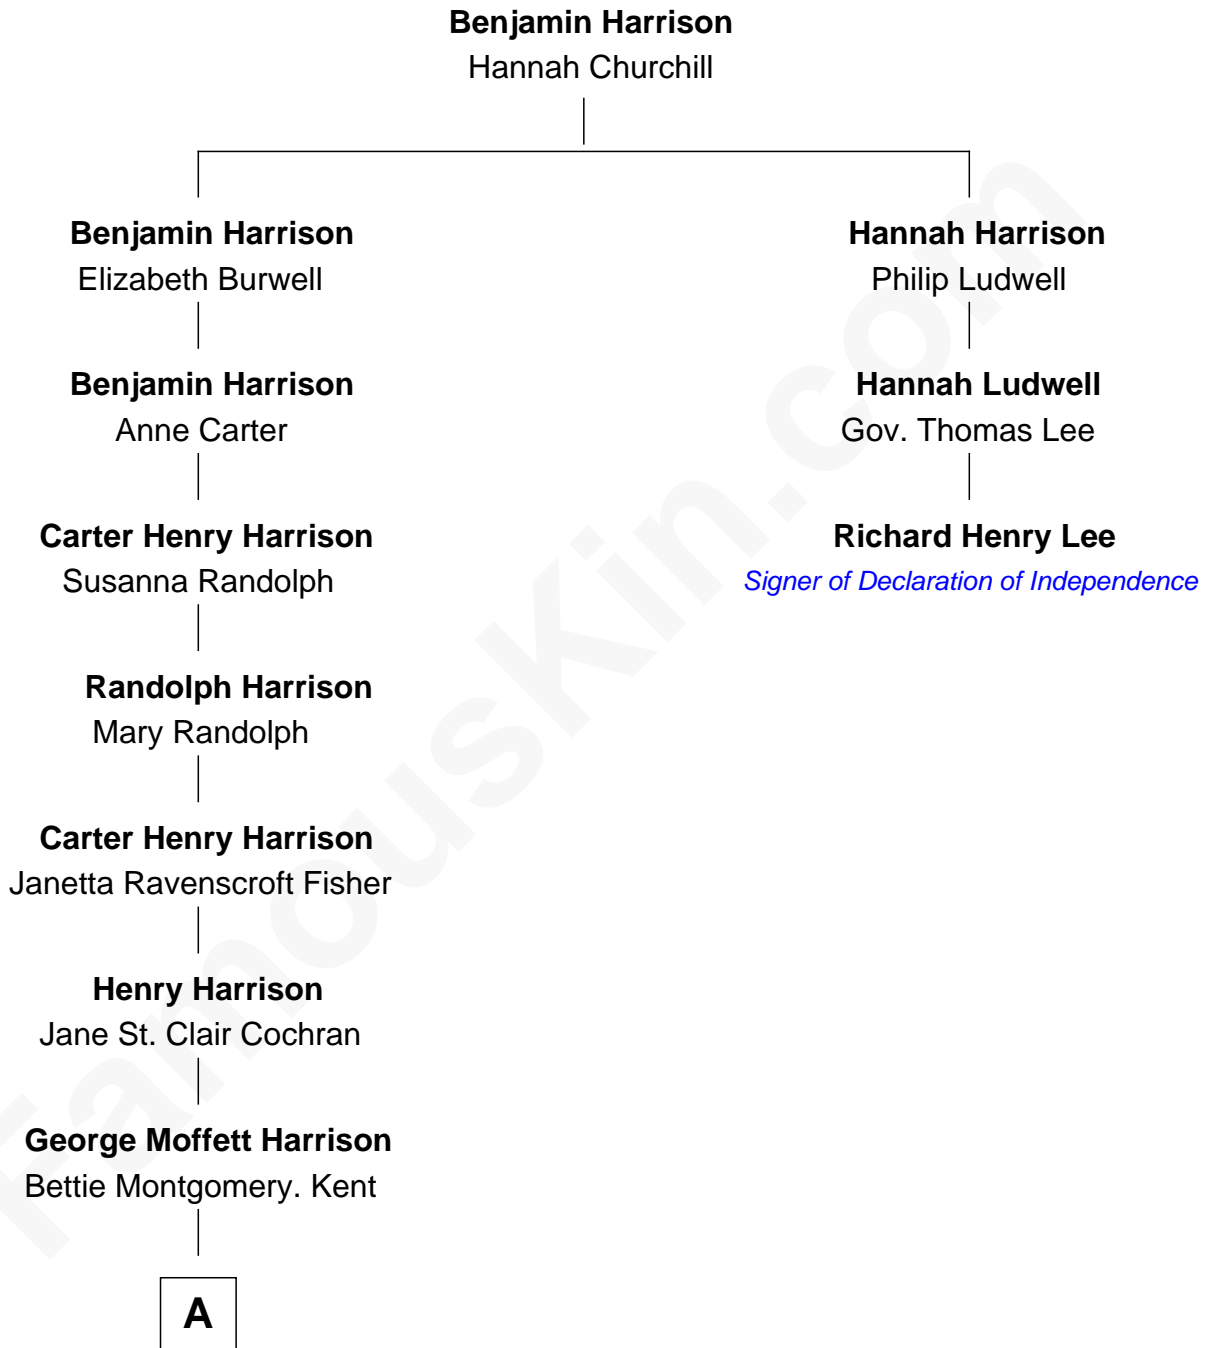

FamousKin.com
Relationship Chart of
Edward Norton
Movie Actor

2nd cousin 8 times removed of
Richard Henry Lee
Signer of the Declaration of Independence

A

—
Joseph Kent Harrison
Cornelia Long Somerville

—
Betty Kent Harrison
Edward Mower Norton

—
Edward Mower Norton
Lydia Robinson Rouse

—
Edward Norton
Movie Actor

FamousKin.com