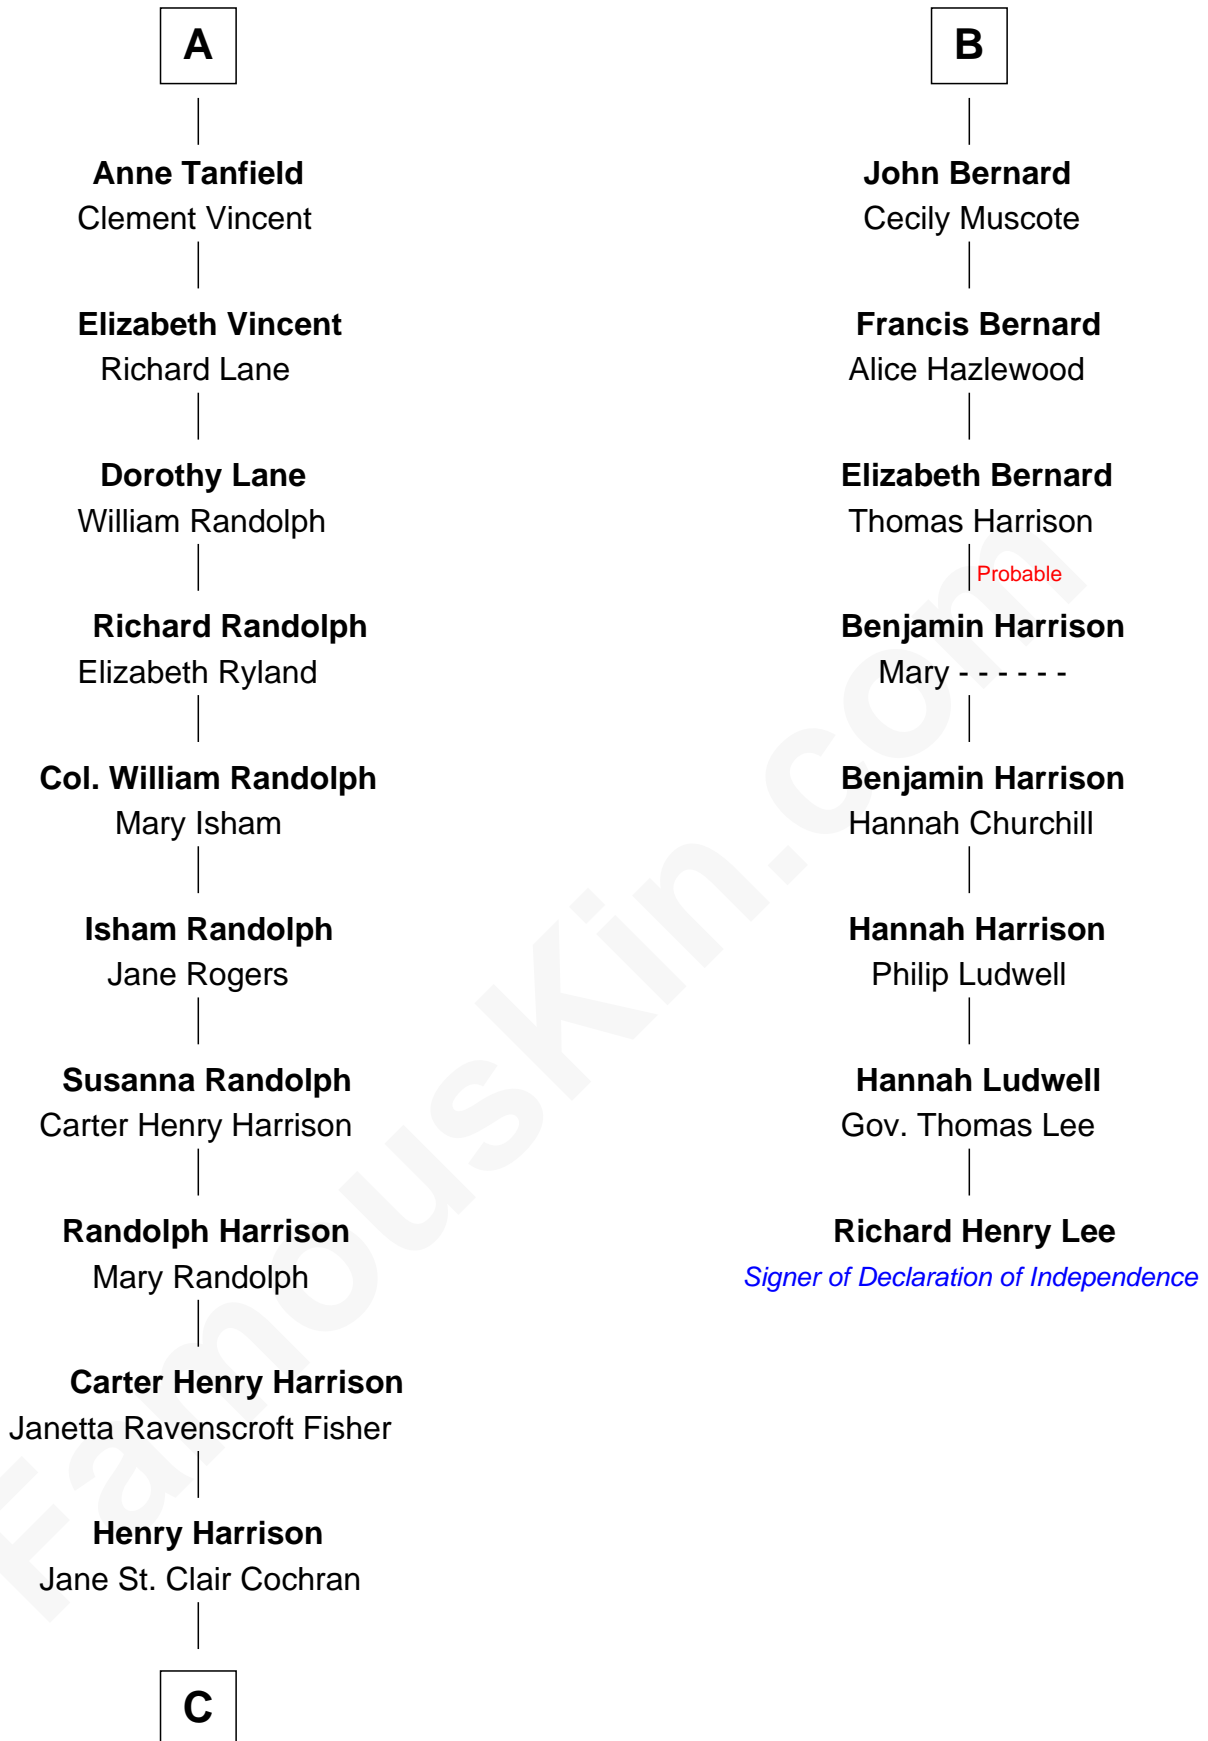

# FamousKin.com Relationship Chart of

**Edward Norton**

*Movie Actor*

14th cousin 7 times removed of

**Richard Henry Lee**

*Signer of the Declaration of Independence*

**Sir Henry de Percy**  
Eleanor de Arundel

**Sir Henry de Percy**  
Idoine de Clifford

**Maude de Percy**  
Sir John de Neville

**Sir Ralph Neville**  
Joan Beaufort

**Sir Edward Neville**  
Katherine Howard

**Catherine Neville**  
Robert Tanfield

**William Tanfield**  
Elizabeth Stavely

**Frances Tanfield**  
Bridget Cave

**A**

**Sir Henry de Percy**  
Idoine de Clifford

**Maude de Percy**  
Sir John de Neville

**Sir Ralph Neville**  
Margaret de Stafford

**Margaret de Neville**  
Sir Richard Scrope

**Sir Henry le Scrope**  
Elizabeth le Scrope

**Margaret Scrope**  
John Bernard

**John Bernard**  
Margaret Daundelyn

**B**

**C**

George Moffett Harrison

Bettie Montgomery. Kent