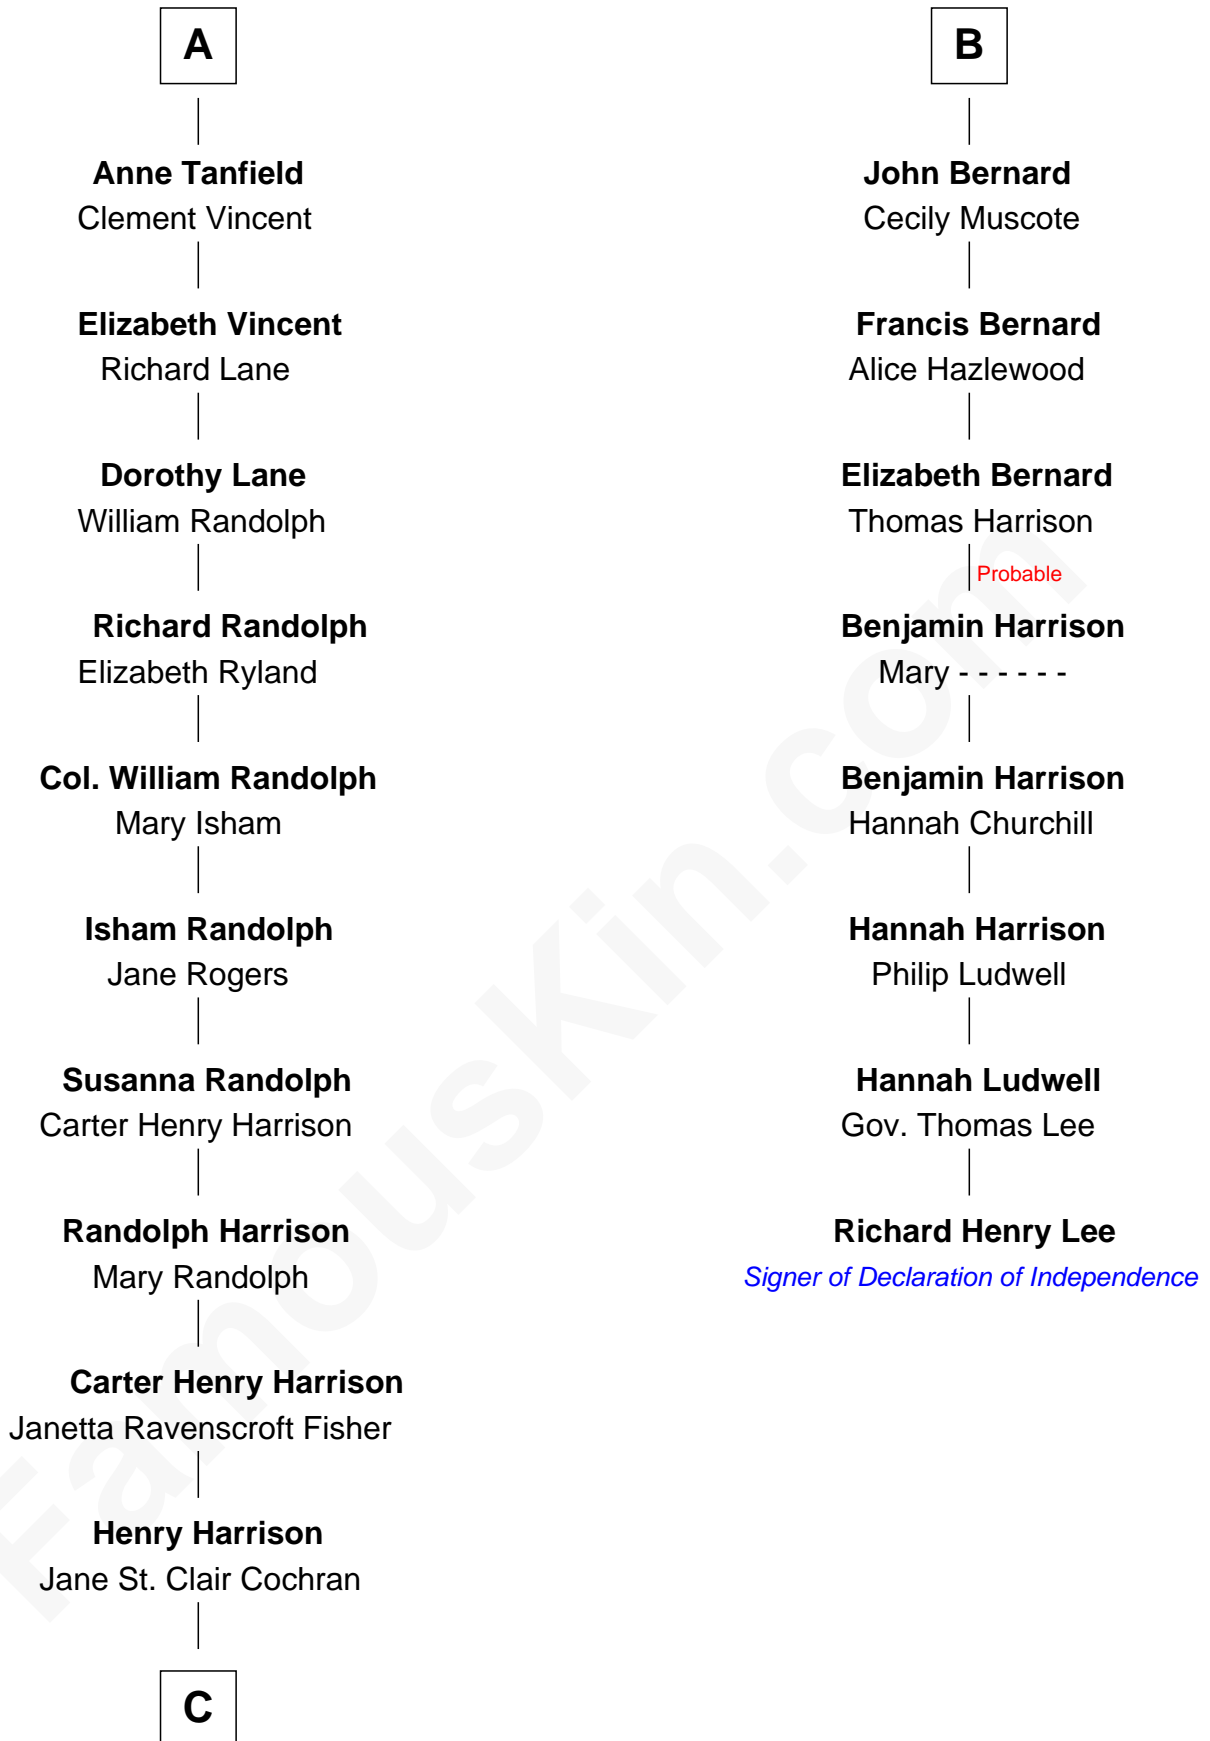

# FamousKin.com Relationship Chart of

**Edward Norton**

*Movie Actor*

14th cousin 7 times removed of

**Richard Henry Lee**

*Signer of the Declaration of Independence*

**Sir Ranulph de Neville**  
Euphemia de Clavering

Elizabeth le Scrope

**Margaret Scrope**

John Bernard

**John Bernard**

Margaret Daundelyn

**B**

**C**

George Moffett Harrison

Bettie Montgomery. Kent

Joseph Kent Harrison

Cornelia Long Somerville

Betty Kent Harrison

Edward Mower Norton

Edward Mower Norton

Lydia Robinson Rouse

Edward Norton