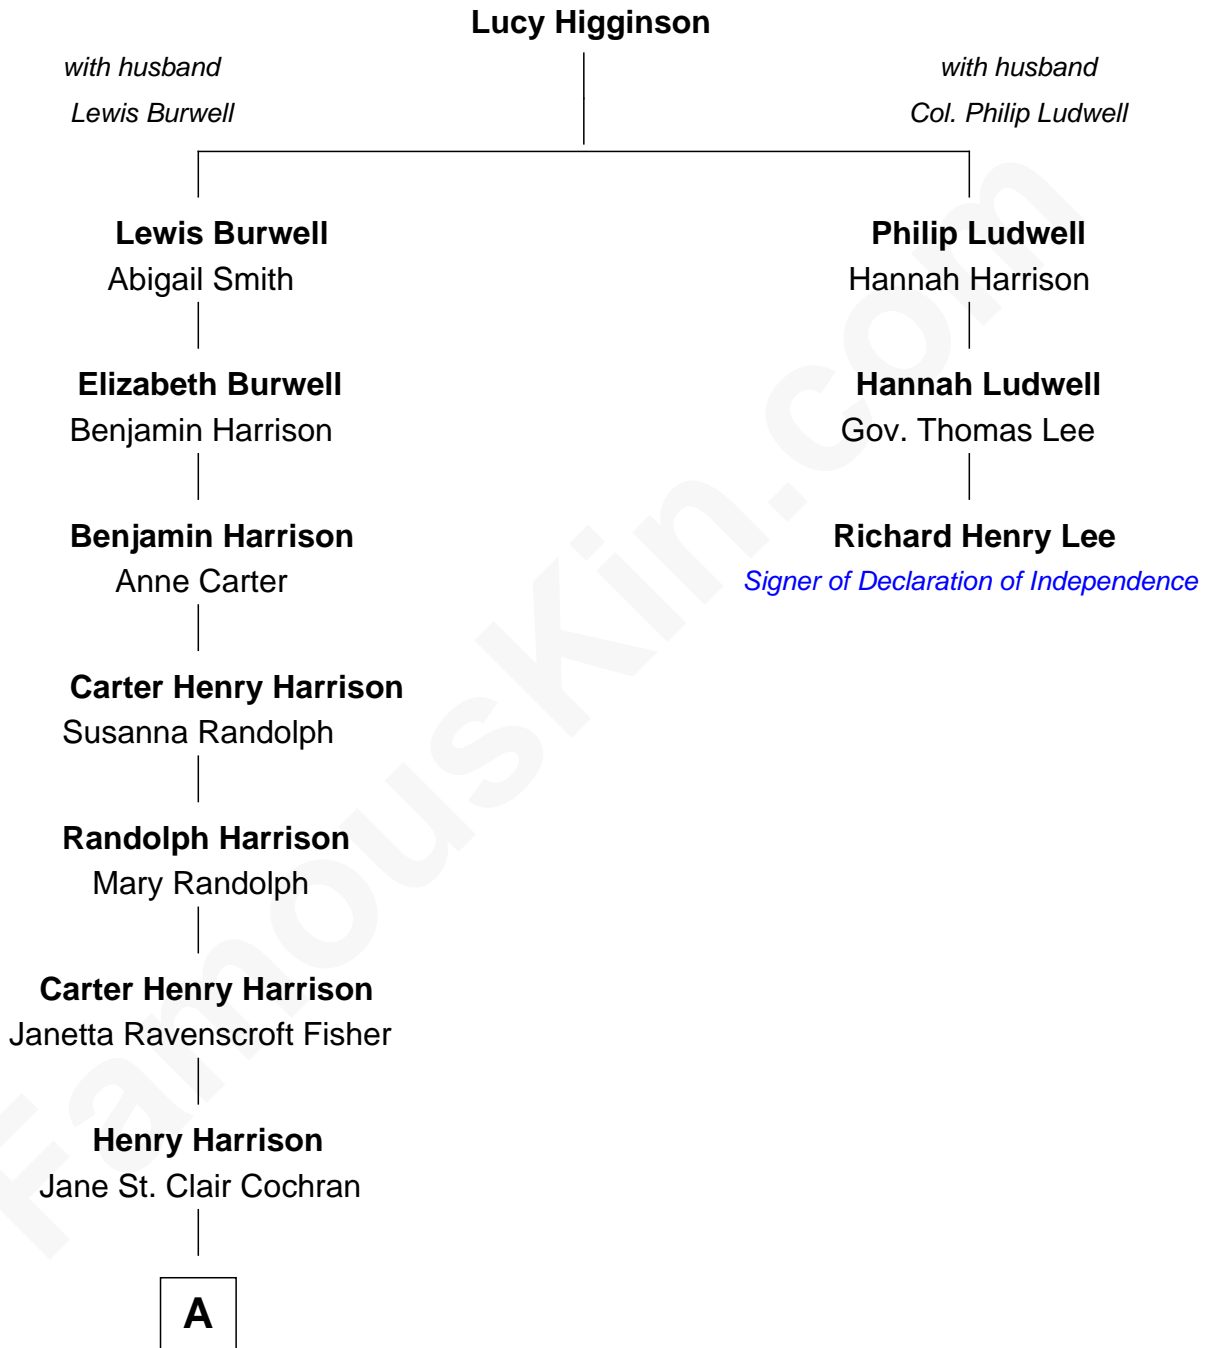

FamousKin.com
Relationship Chart of
Edward Norton
Movie Actor

2nd cousin 9 times removed of
Richard Henry Lee
Signer of the Declaration of Independence

A

George Moffett Harrison

Bettie Montgomery. Kent

Joseph Kent Harrison

Cornelia Long Somerville

Betty Kent Harrison

Edward Mower Norton

Edward Mower Norton

Lydia Robinson Rouse

Edward Norton

Movie Actor