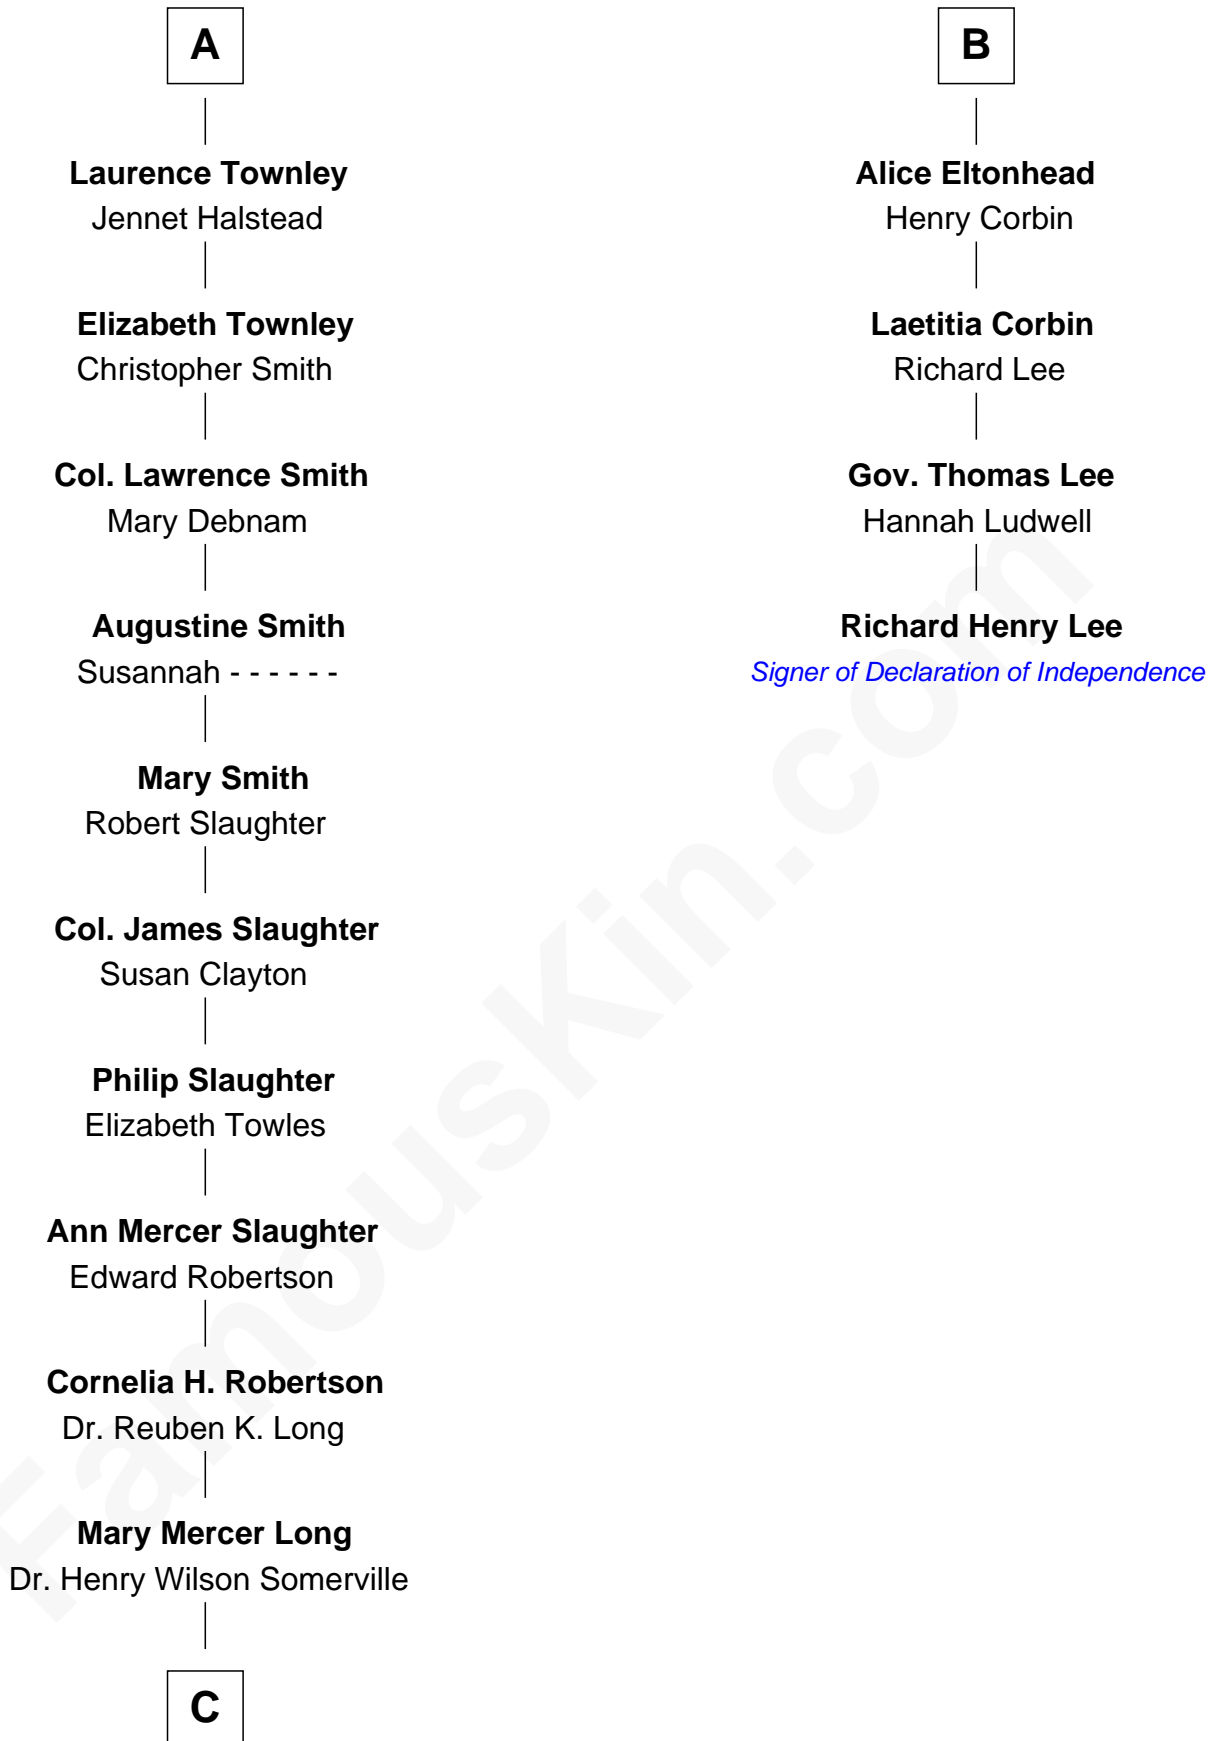

FamousKin.com
Relationship Chart of
Edward Norton
Movie Actor

10th cousin 10 times removed of
Richard Henry Lee
Signer of the Declaration of Independence

C

—
Cornelia Long Somerville

Joseph Kent Harrison

—
Betty Kent Harrison

Edward Mower Norton

—
Edward Mower Norton

Lydia Robinson Rouse

—
Edward Norton

Movie Actor

FamousKin.com