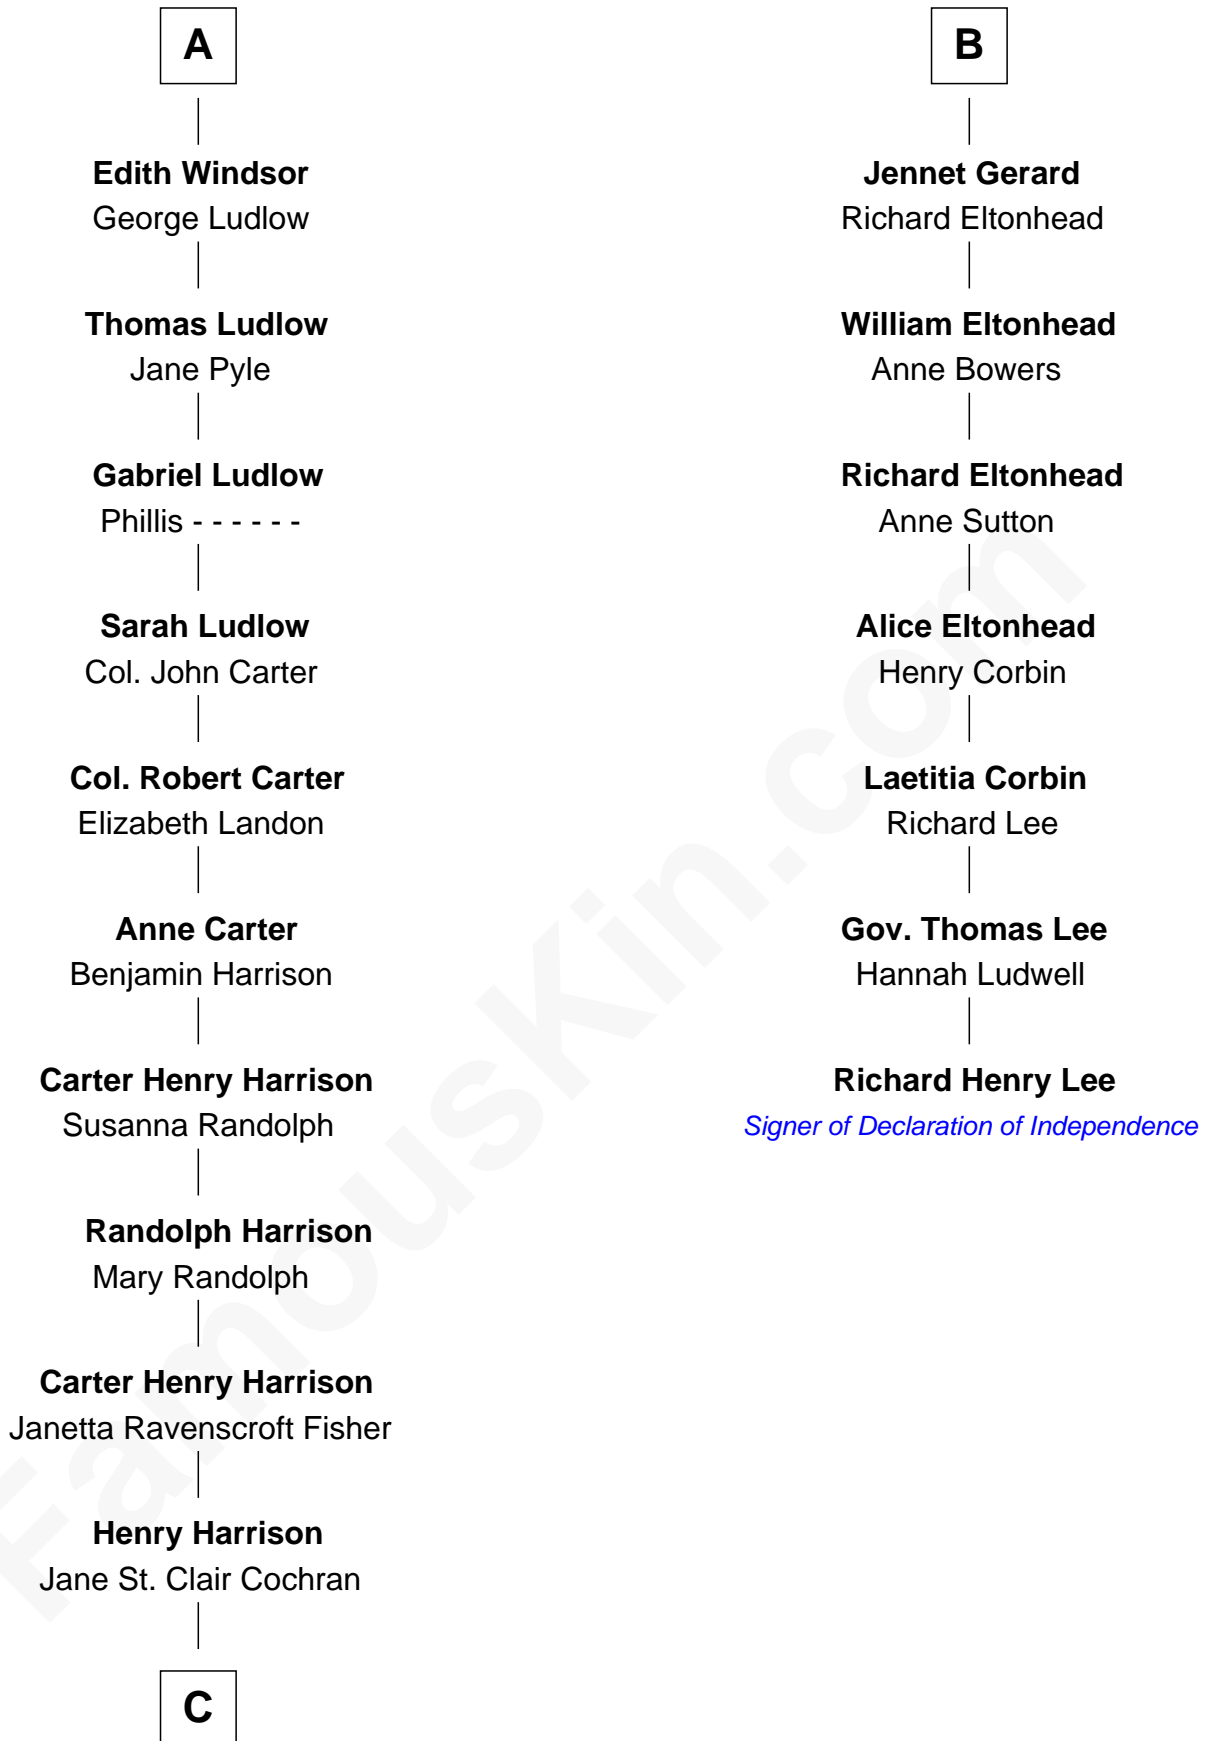

FamousKin.com Relationship Chart of

Edward Norton

Movie Actor

13th cousin 8 times removed of

Richard Henry Lee

Signer of the Declaration of Independence

Humphrey de Bohun

Elizabeth Plantagenet

C

George Moffett Harrison

Bettie Montgomery. Kent

Joseph Kent Harrison

Cornelia Long Somerville

Betty Kent Harrison

Edward Mower Norton

Edward Mower Norton

Lydia Robinson Rouse

Edward Norton

Movie Actor