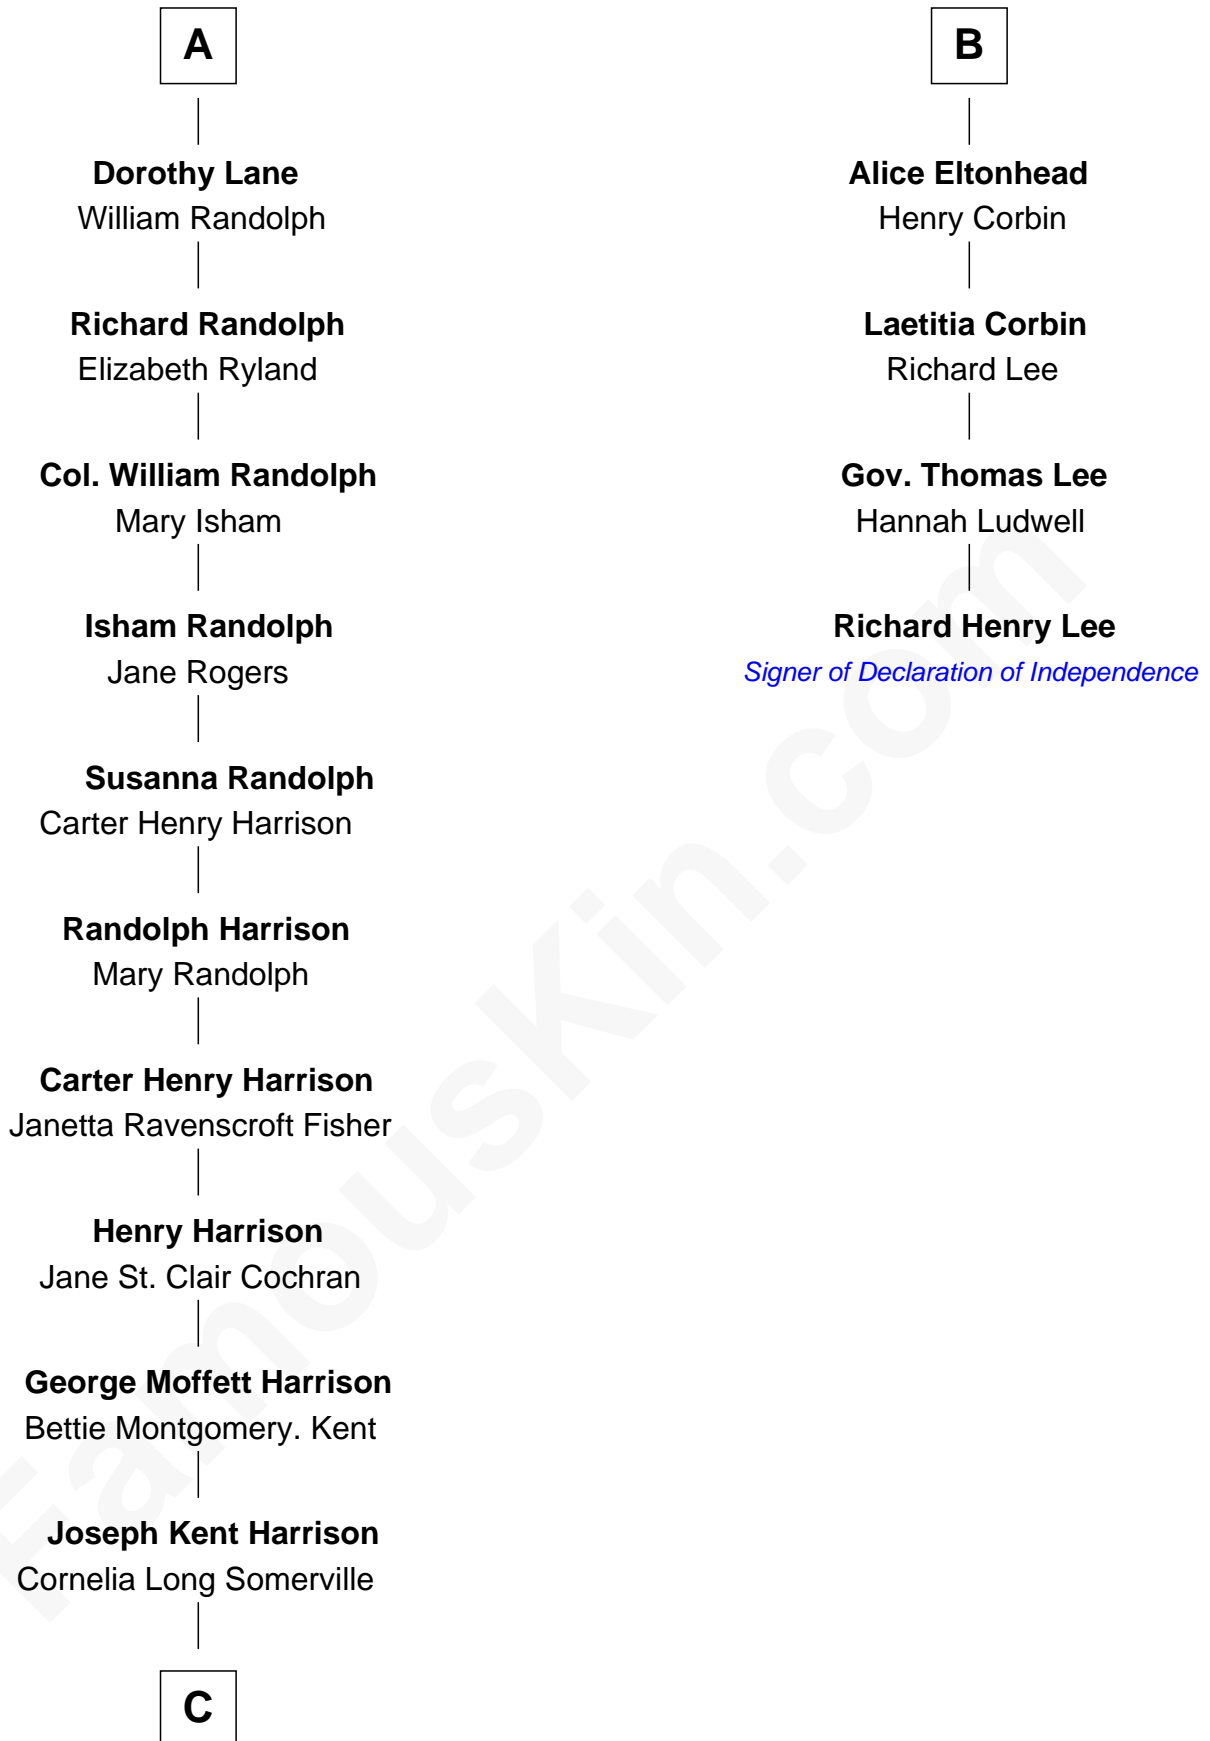

FamousKin.com Relationship Chart of

Edward Norton

Movie Actor

10th cousin 9 times removed of

Richard Henry Lee

Signer of the Declaration of Independence

C

Betty Kent Harrison
Edward Mower Norton

Edward Mower Norton
Lydia Robinson Rouse

Edward Norton
Movie Actor

FamousKin.com