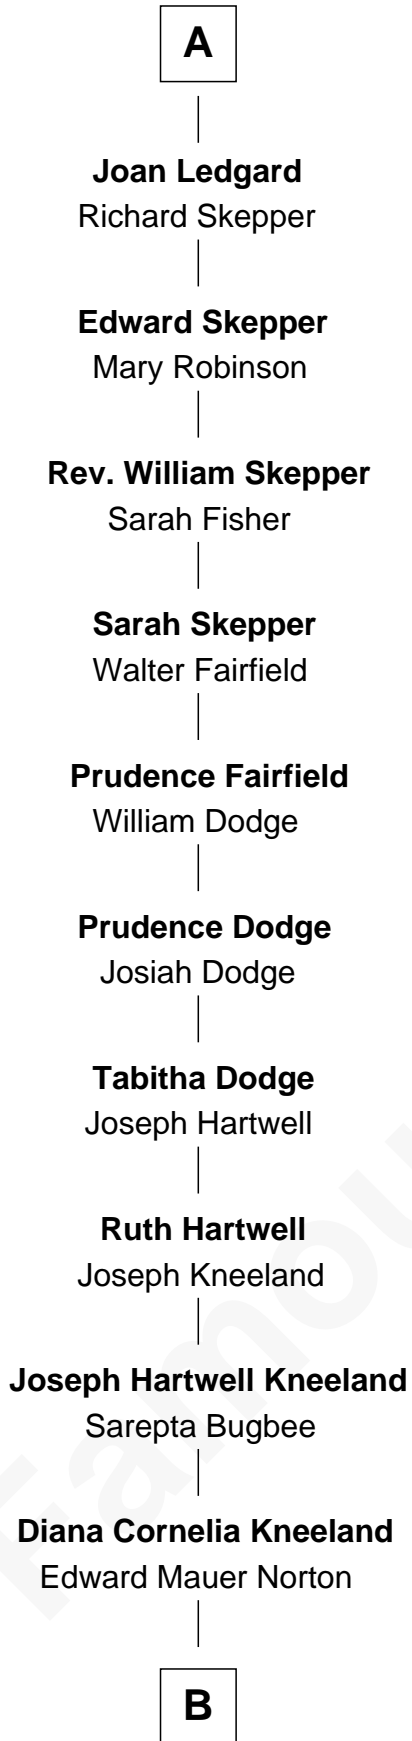

FamousKin.com Relationship Chart of

Edward Norton

Movie Actor

5th cousin 16 times removed of

Anne Boleyn

2nd Wife of King Henry VIII

Sir Thomas de Beauchamp

Katherine de Mortimer

Elizabeth Hastings

Sir Robert Hildyard

Sir Piers Hildyard

Joan de la See

Isabel Hildyard

Ralph Legard

A

Sir William Beauchamp

Joan Fitzalan

Joan Beauchamp

James Butler

Sir Thomas Butler

Anne Hankeford

Margaret Butler

Sir William Boleyn

Thomas Boleyn

Elizabeth Howard

Anne Boleyn

Wife of King Henry VIII

B

Seneca Hughes Norton

Josephine E. Weis

Edward Mower Norton

Alice C. Baals