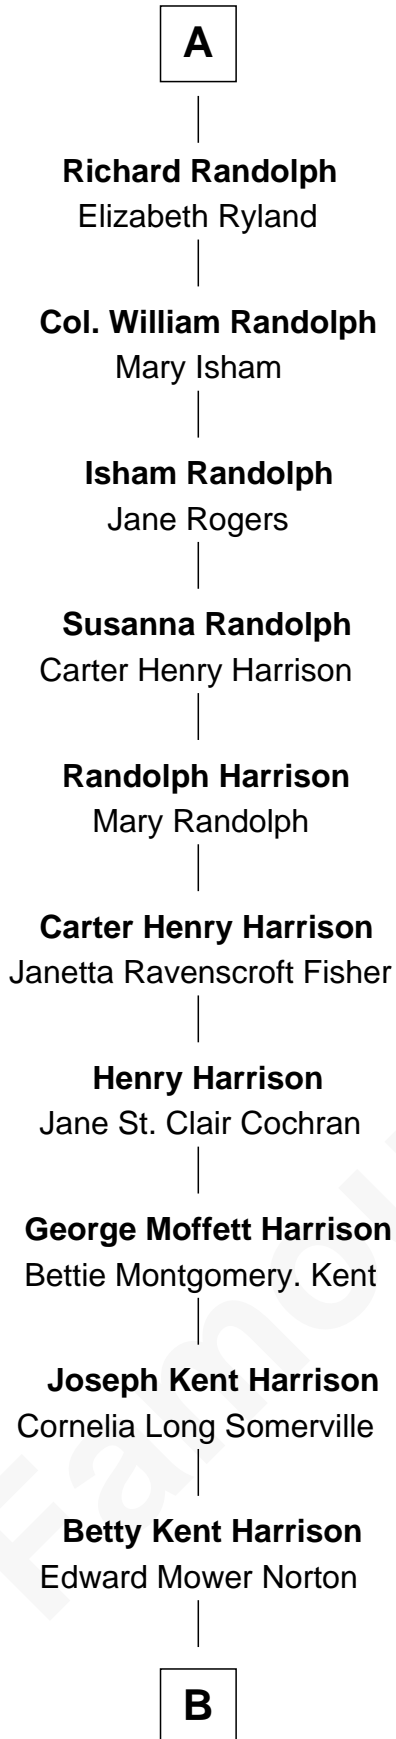

FamousKin.com Relationship Chart of

Edward Norton

Movie Actor

3rd cousin 15 times removed of

Anne Boleyn

2nd Wife of King Henry VIII

Sir Robert Howard

Margaret Mowbray

Katherine Howard

Sir Edward Neville

Catherine Neville

Robert Tanfield

William Tanfield

Elizabeth Stavelly

Frances Tanfield

Bridget Cave

Anne Tanfield

Clement Vincent

Elizabeth Vincent

Richard Lane

Dorothy Lane

William Randolph

A

Sir John Howard

Katherine Moleyns

Sir Thomas Howard

Elizabeth Tilney

Elizabeth Howard

Thomas Boleyn

Anne Boleyn

Wife of King Henry VIII

B