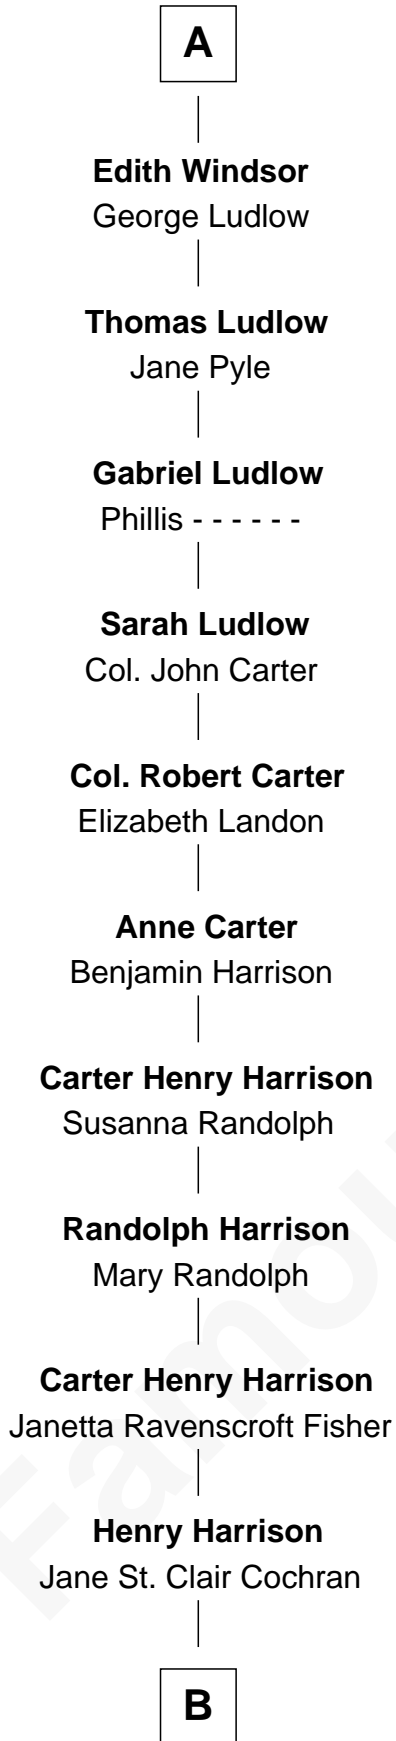

# FamousKin.com Relationship Chart of

**Edward Norton**

*Movie Actor*

7th cousin 14 times removed of

**Anne Boleyn**

*2nd Wife of King Henry VIII*

**Humphrey de Bohun**

Elizabeth Plantagenet

**B**

George Moffett Harrison

Bettie Montgomery. Kent

Joseph Kent Harrison

Cornelia Long Somerville

Betty Kent Harrison

Edward Mower Norton

Edward Mower Norton

Lydia Robinson Rouse

Edward Norton

*Movie Actor*