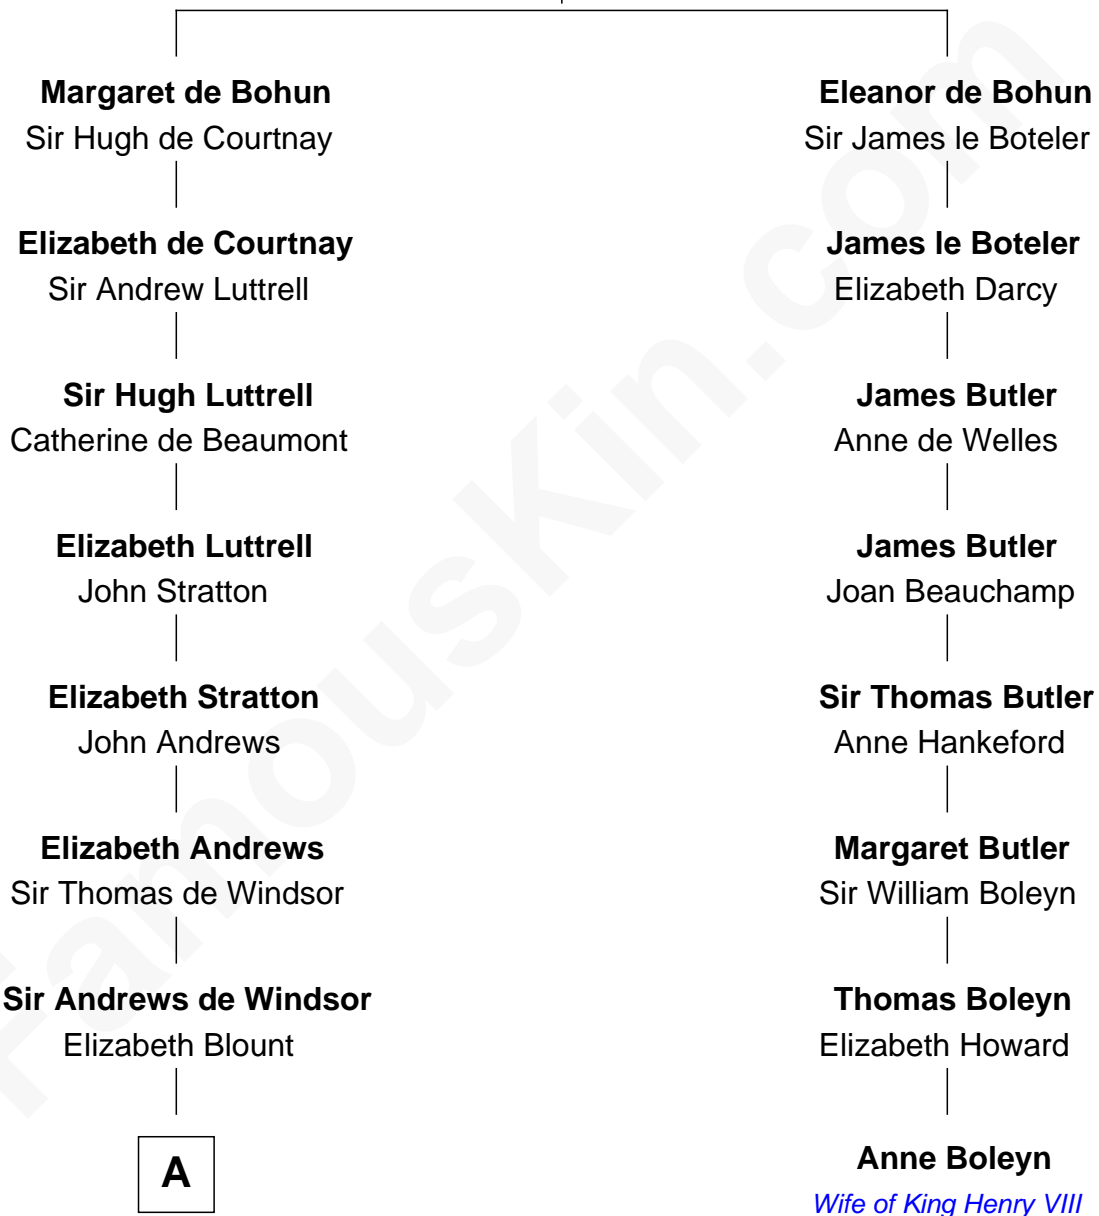

# FamousKin.com Relationship Chart of

**Edward Norton**

*Movie Actor*

7th cousin 14 times removed of

**Anne Boleyn**

*2nd Wife of King Henry VIII*

**Humphrey de Bohun**

Elizabeth Plantagenet

**B**

George Moffett Harrison

Bettie Montgomery. Kent

Joseph Kent Harrison

Cornelia Long Somerville

Betty Kent Harrison

Edward Mower Norton

Edward Mower Norton

Lydia Robinson Rouse

Edward Norton

*Movie Actor*