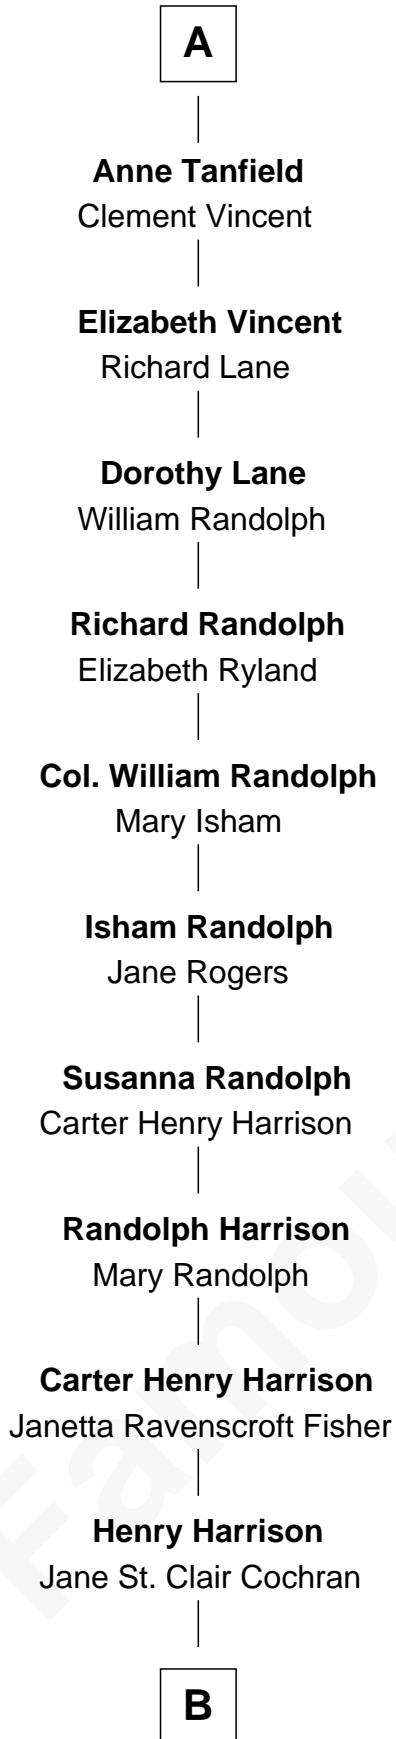

FamousKin.com Relationship Chart of

Edward Norton

Movie Actor

5th cousin 16 times removed of

King Henry VIII

King of England

Richard Fitzalan
Eleanor Plantagenet

B

George Moffett Harrison

Bettie Montgomery. Kent

Joseph Kent Harrison

Cornelia Long Somerville

Betty Kent Harrison

Edward Mower Norton

Edward Mower Norton

Lydia Robinson Rouse