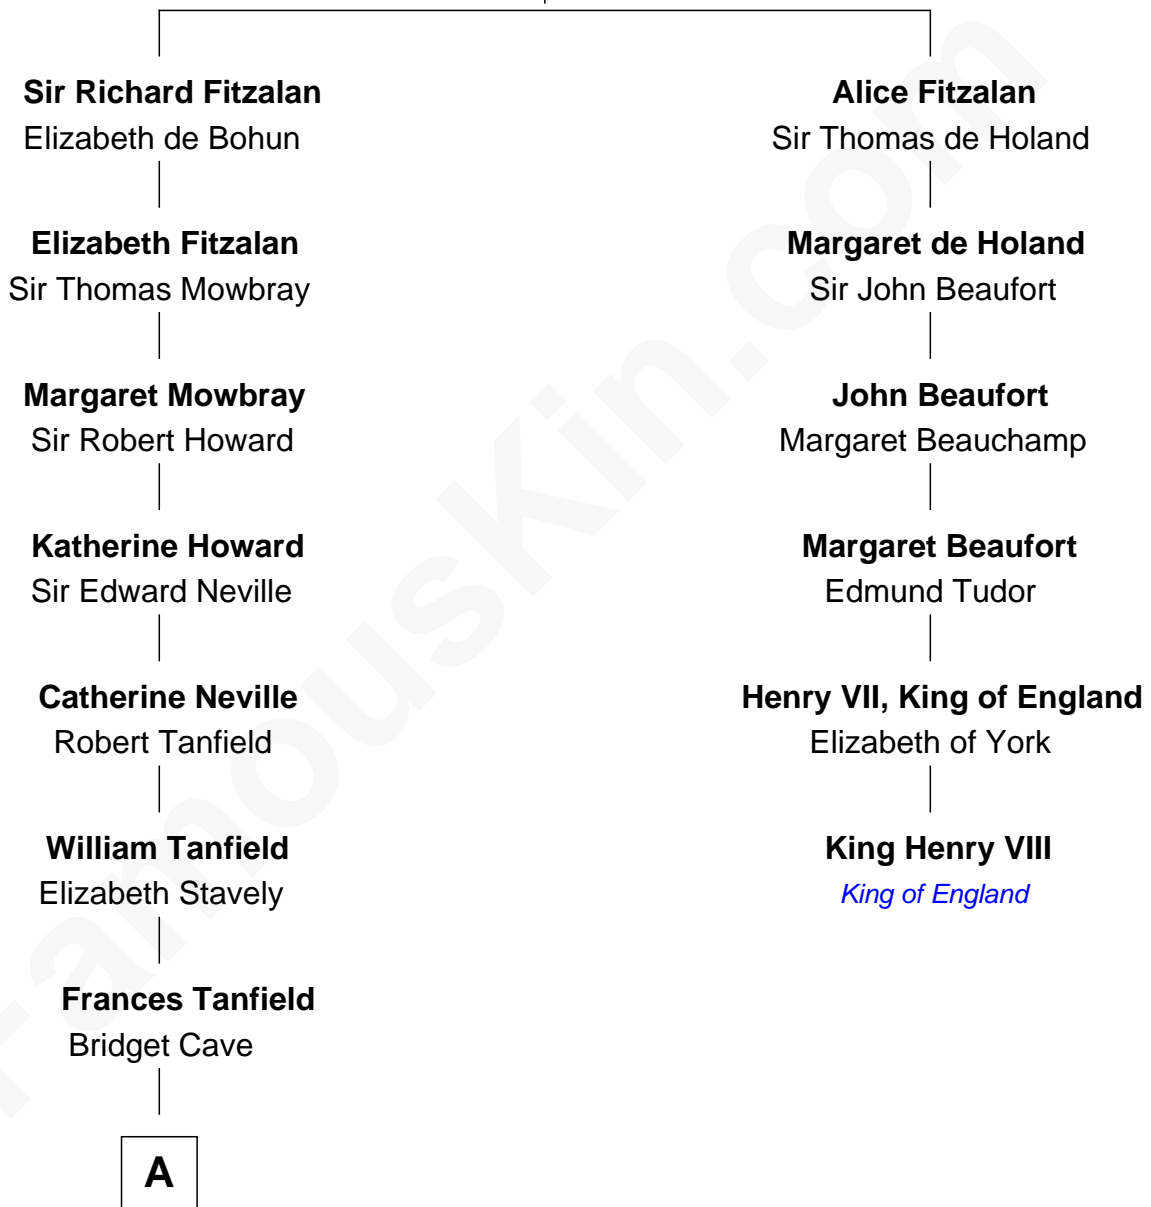

FamousKin.com Relationship Chart of

Edward Norton

Movie Actor

5th cousin 16 times removed of

King Henry VIII

King of England

Richard Fitzalan
Eleanor Plantagenet

B

George Moffett Harrison

Bettie Montgomery. Kent

Joseph Kent Harrison

Cornelia Long Somerville

Betty Kent Harrison

Edward Mower Norton

Edward Mower Norton

Lydia Robinson Rouse