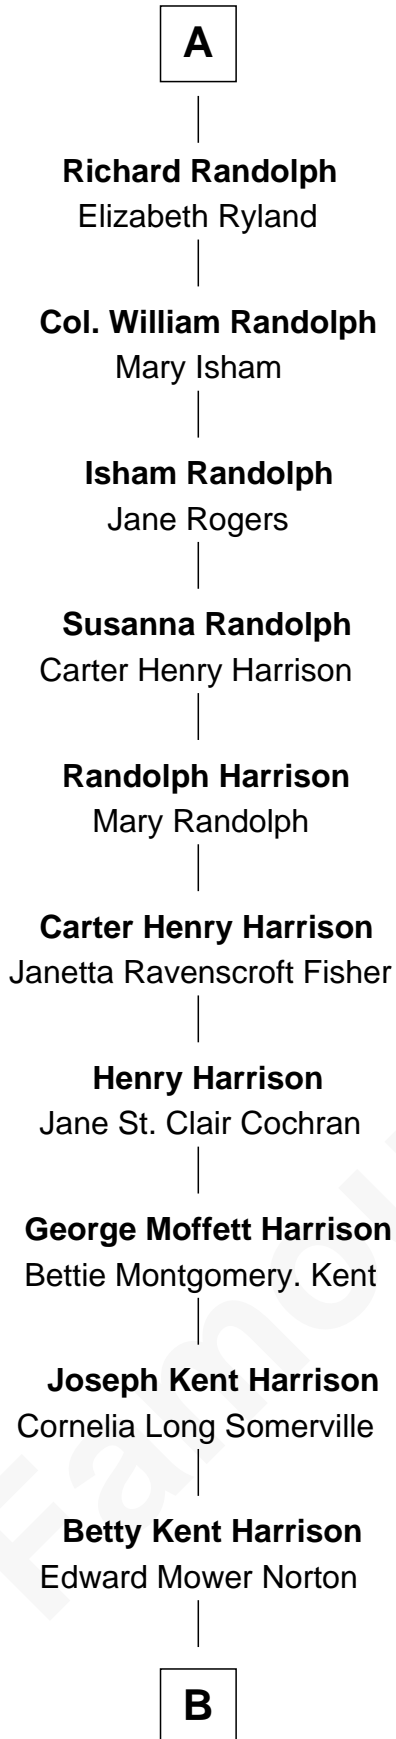

# FamousKin.com Relationship Chart of

**Edward Norton**

*Movie Actor*

3rd cousin 15 times removed of

**King Henry VIII**

*King of England*

**Sir Ralph Neville**

Joan Beaufort

**Sir Edward Neville**

Katherine Howard

**Catherine Neville**

Robert Tanfield

**William Tanfield**

Elizabeth Stavelly

**Frances Tanfield**

Bridget Cave

**Anne Tanfield**

Clement Vincent

**Elizabeth Vincent**

Richard Lane

**Dorothy Lane**

William Randolph

**A**

**Cecily Neville**

Sir Richard Plantagenet

**Edward IV, King of England**

Elizabeth Woodville

**Elizabeth of York**

Henry VII, King of England

**King Henry VIII**

*King of England*

**B**