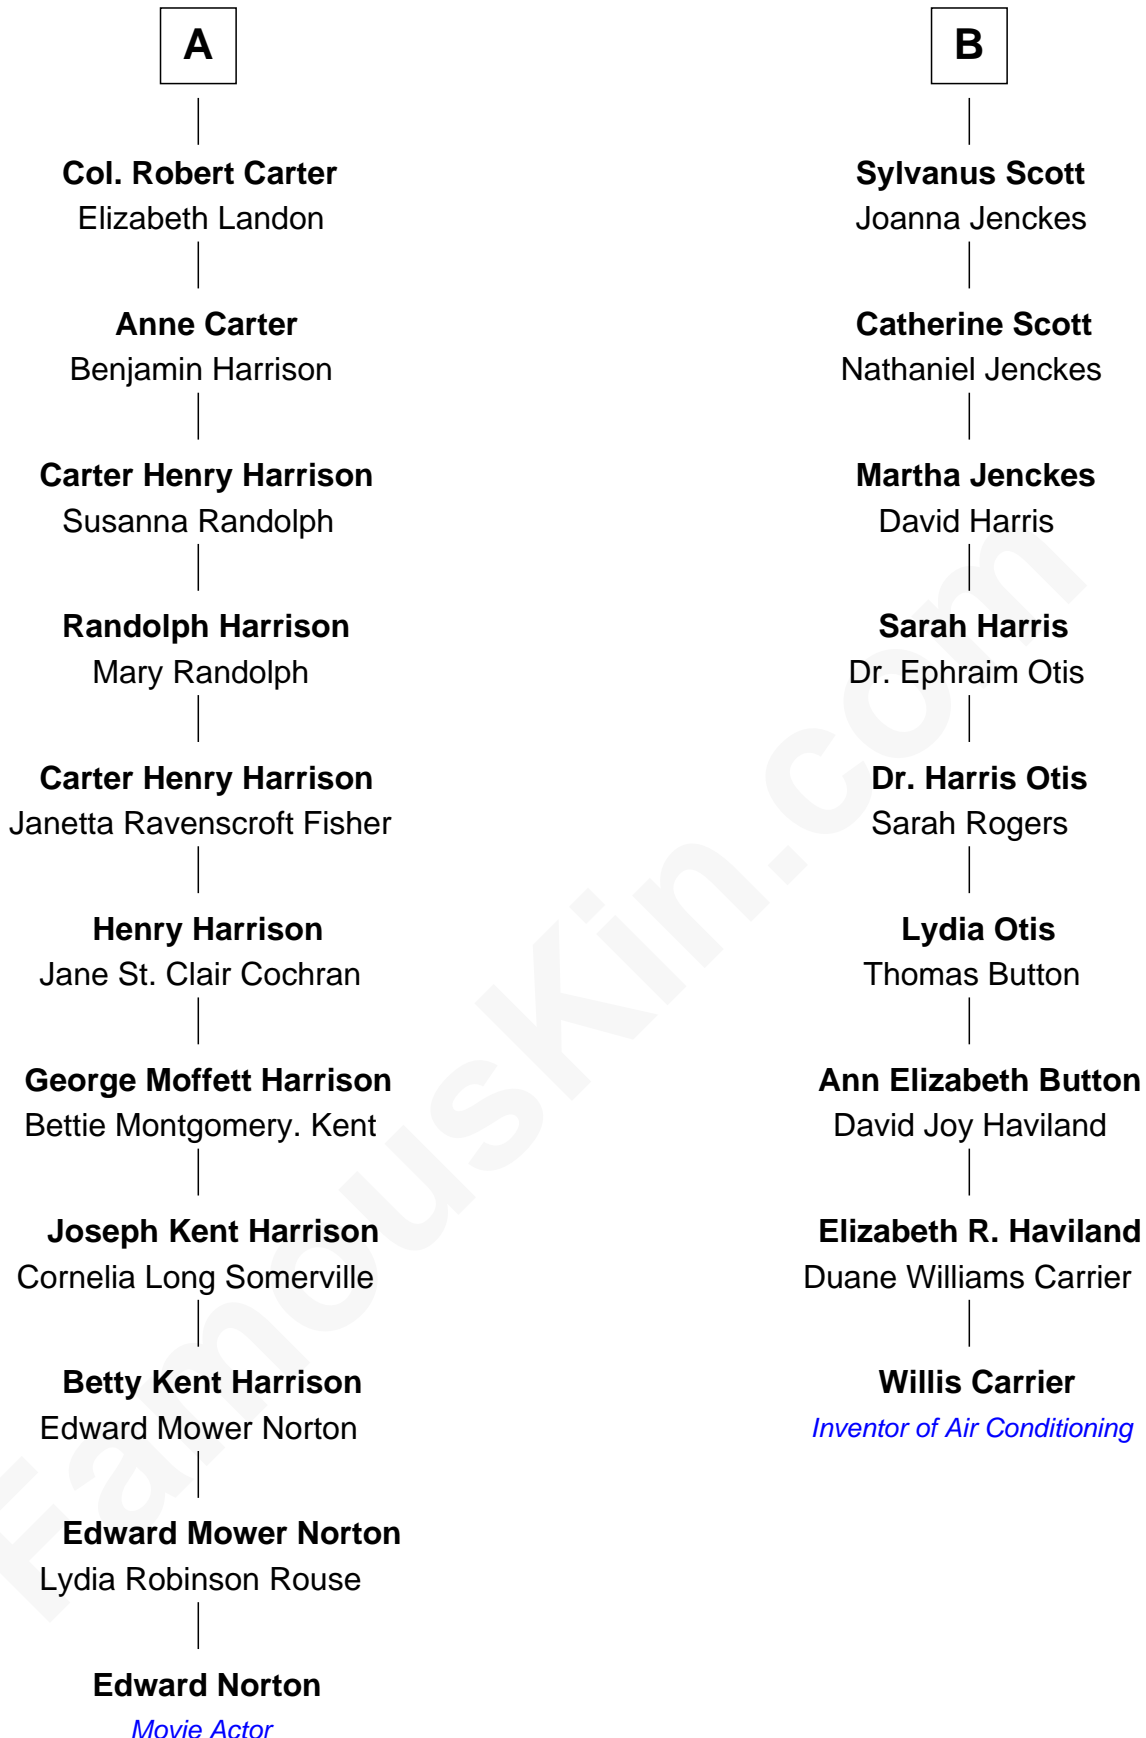

FamousKin.com Relationship Chart of

Edward Norton

Movie Actor

15th cousin 2 times removed of

Willis Carrier

Inventor of Air Conditioning

Sir Thomas Blount

Margaret de Gresley

Edward Norton photo by [David Shankbone](#) (CC BY 3.0)