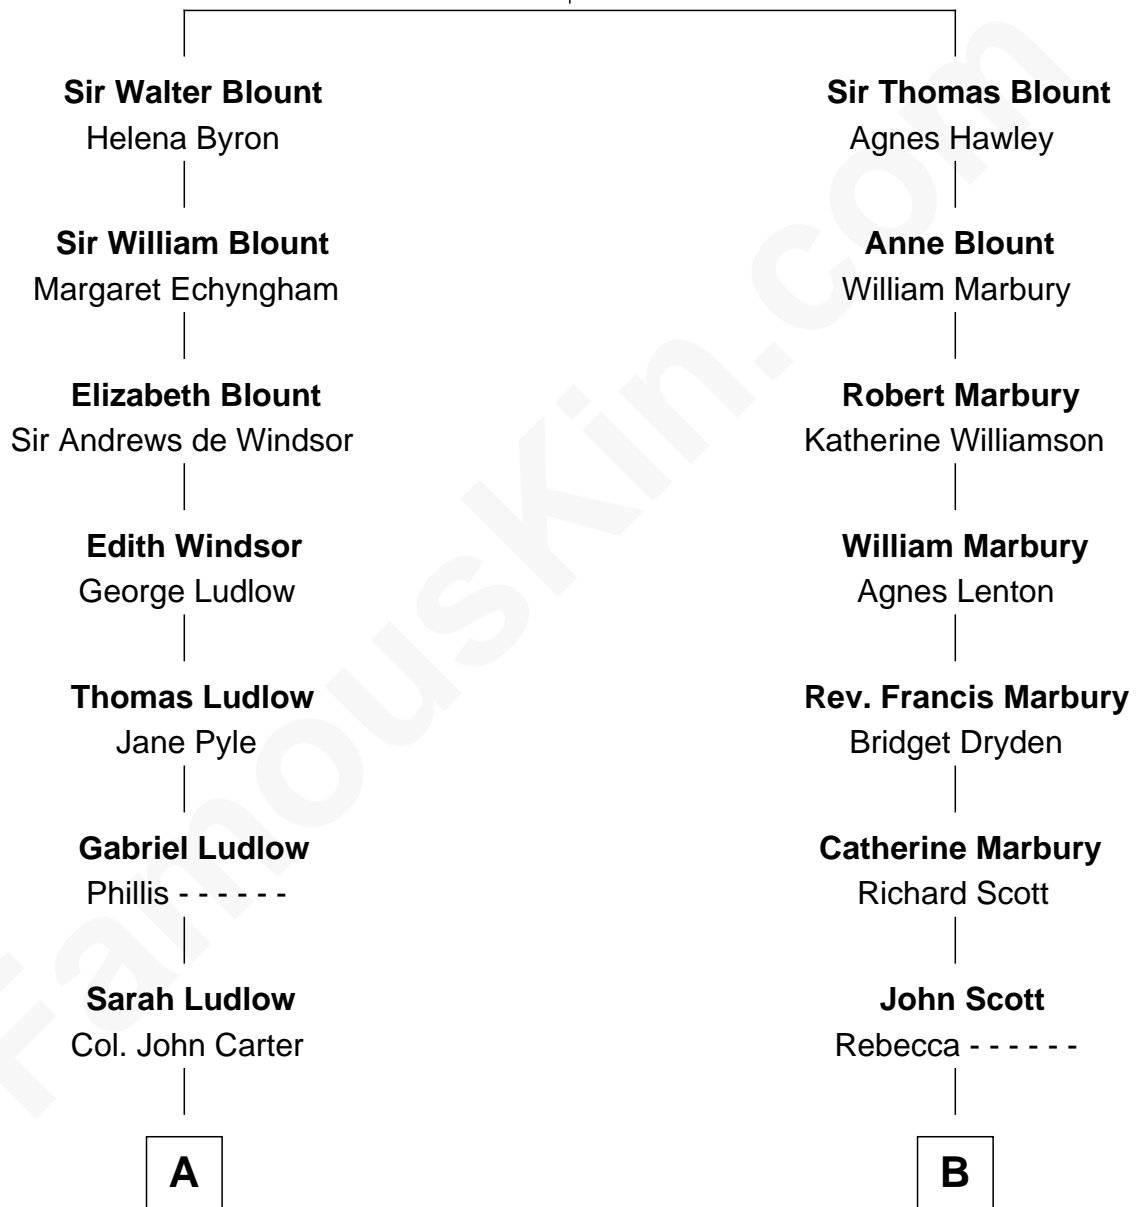

FamousKin.com Relationship Chart of

Edward Norton

Movie Actor

15th cousin 2 times removed of

Willis Carrier

Inventor of Air Conditioning

Sir Thomas Blount

Margaret de Gresley

Edward Norton photo by [David Shankbone](#) (CC BY 3.0)