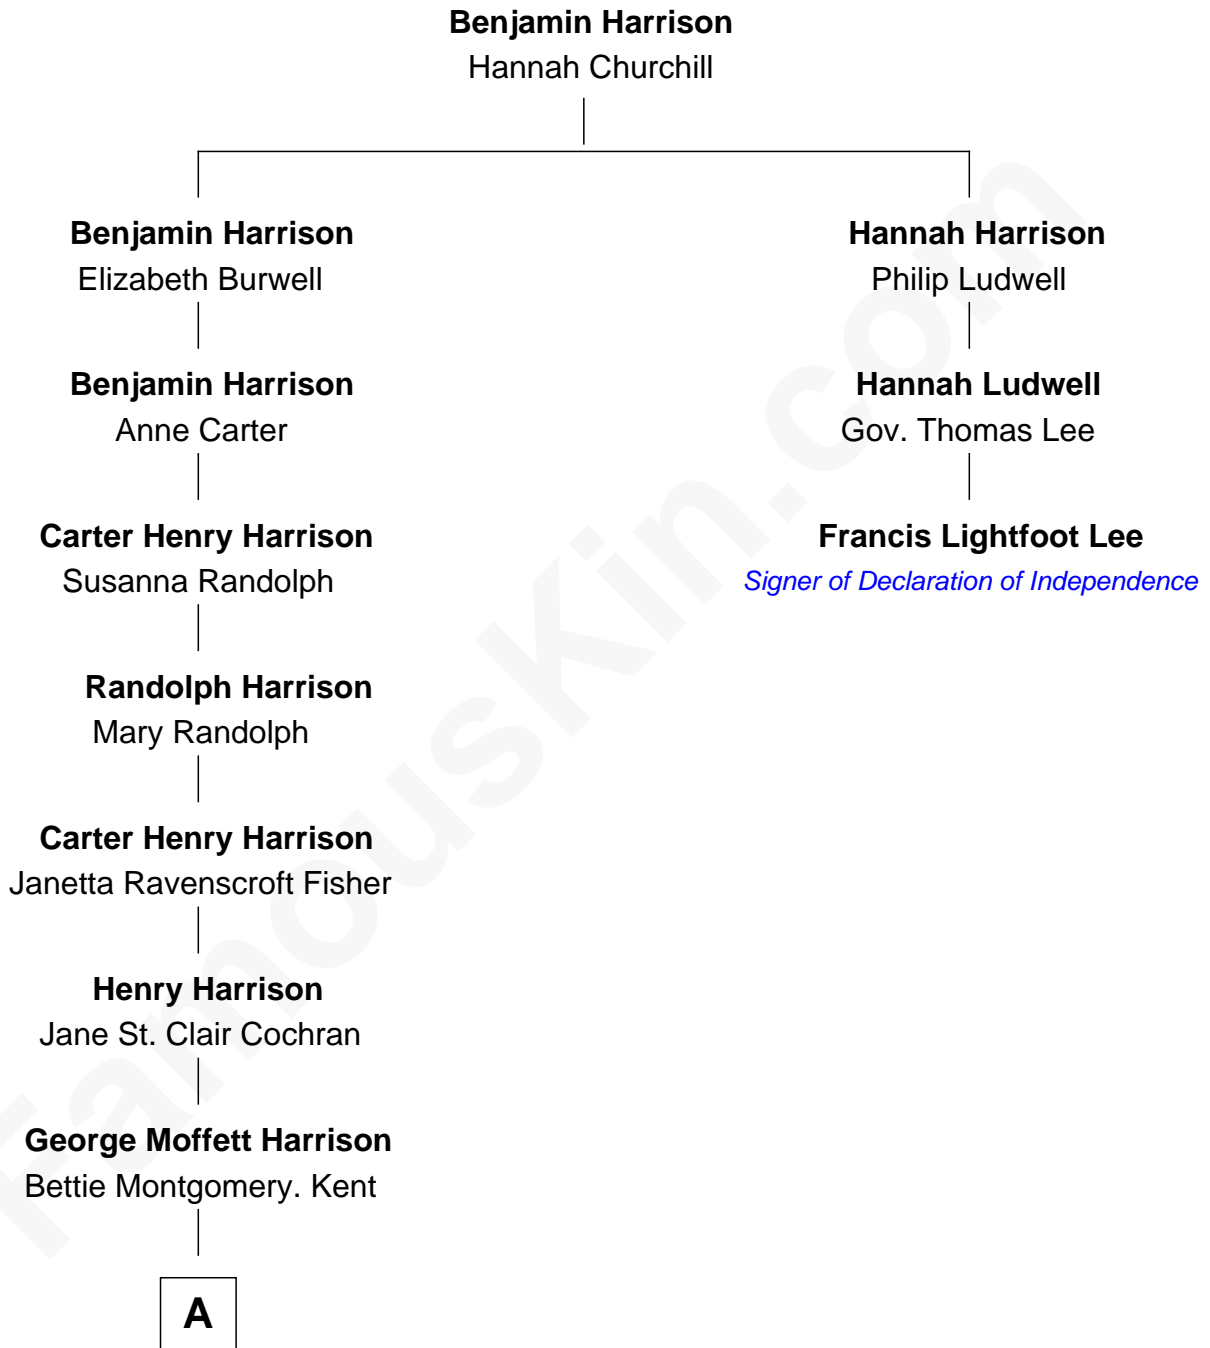

FamousKin.com Relationship Chart of

Edward Norton

Movie Actor

2nd cousin 8 times removed of

Francis Lightfoot Lee

Signer of the Declaration of Independence

A

—
Joseph Kent Harrison
Cornelia Long Somerville

—
Betty Kent Harrison
Edward Mower Norton

—
Edward Mower Norton
Lydia Robinson Rouse

—
Edward Norton
Movie Actor