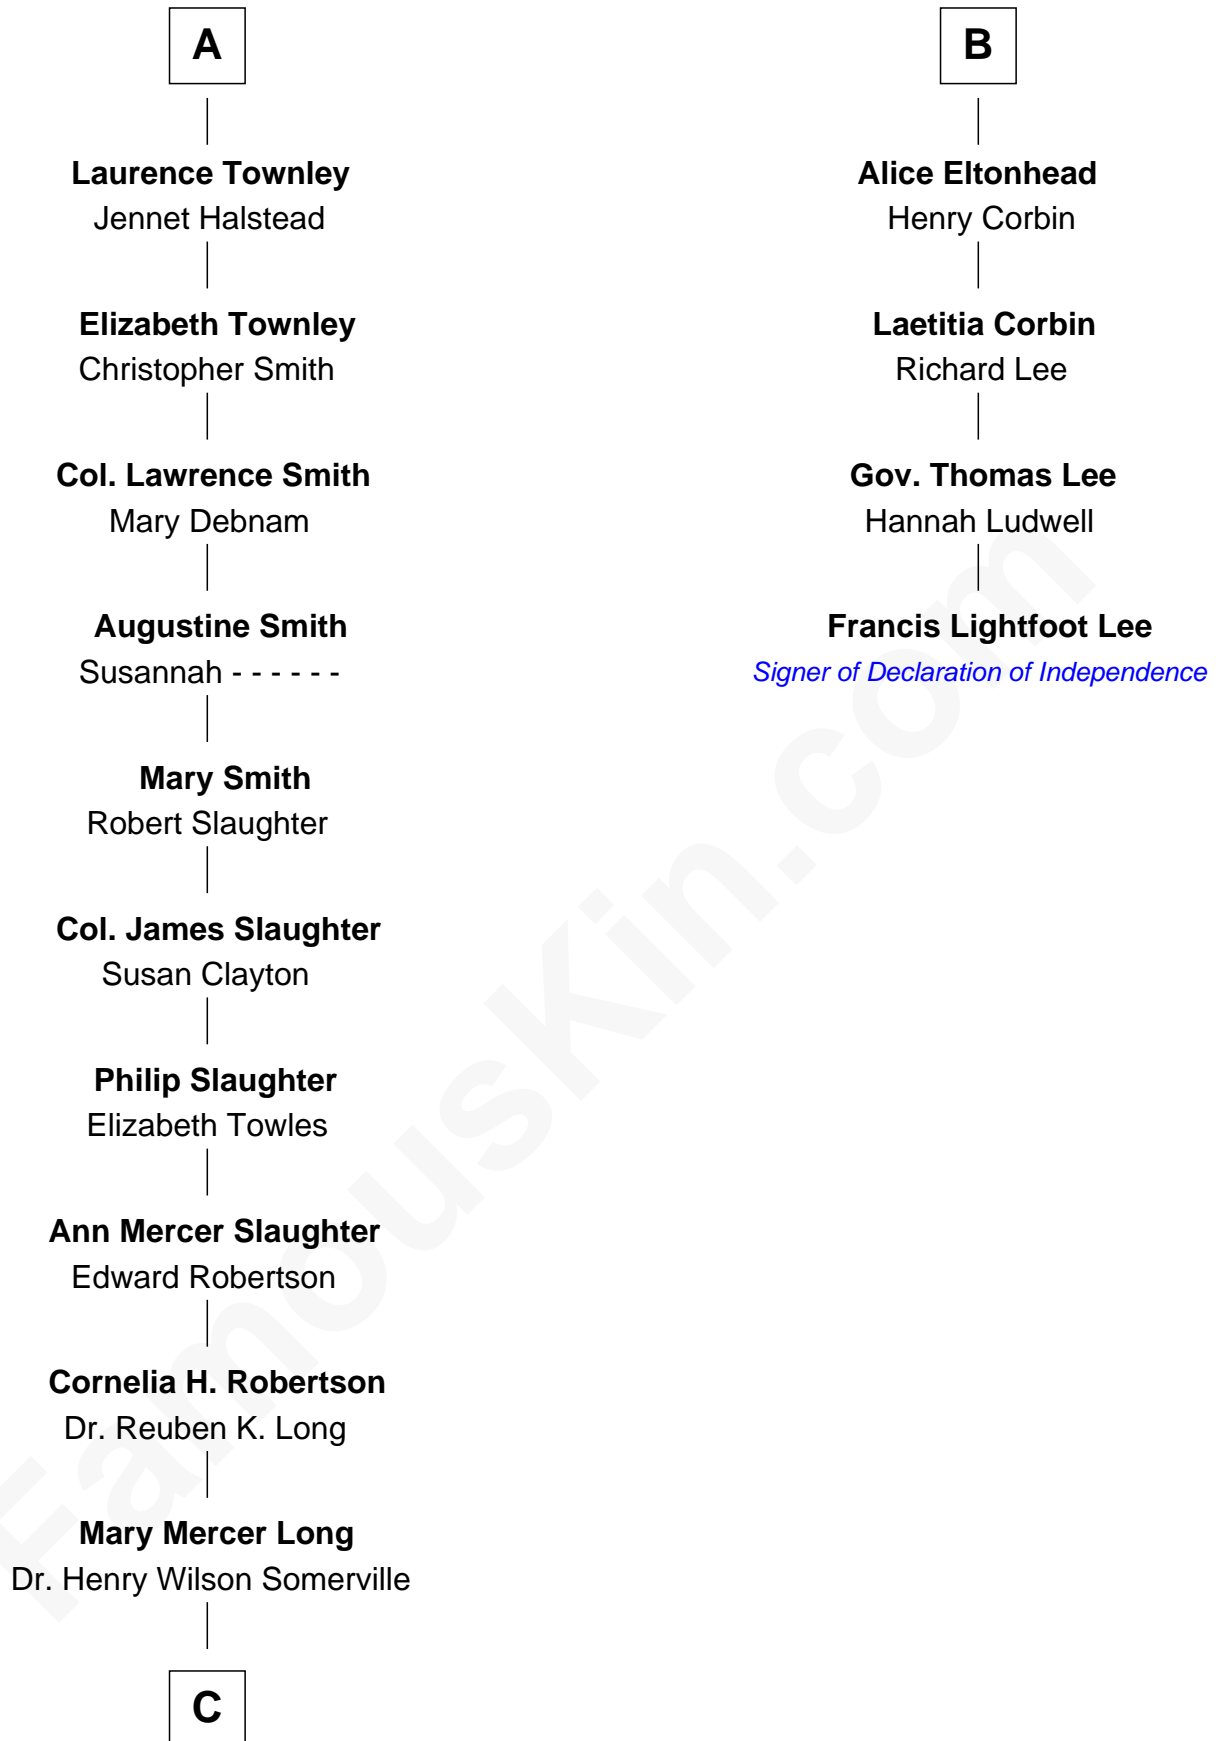

FamousKin.com
Relationship Chart of
Edward Norton
Movie Actor

10th cousin 10 times removed of
Francis Lightfoot Lee
Signer of the Declaration of Independence

C

—
Cornelia Long Somerville

Joseph Kent Harrison

—
Betty Kent Harrison

Edward Mower Norton

—
Edward Mower Norton

Lydia Robinson Rouse

—
Edward Norton

Movie Actor

FamousKin.com