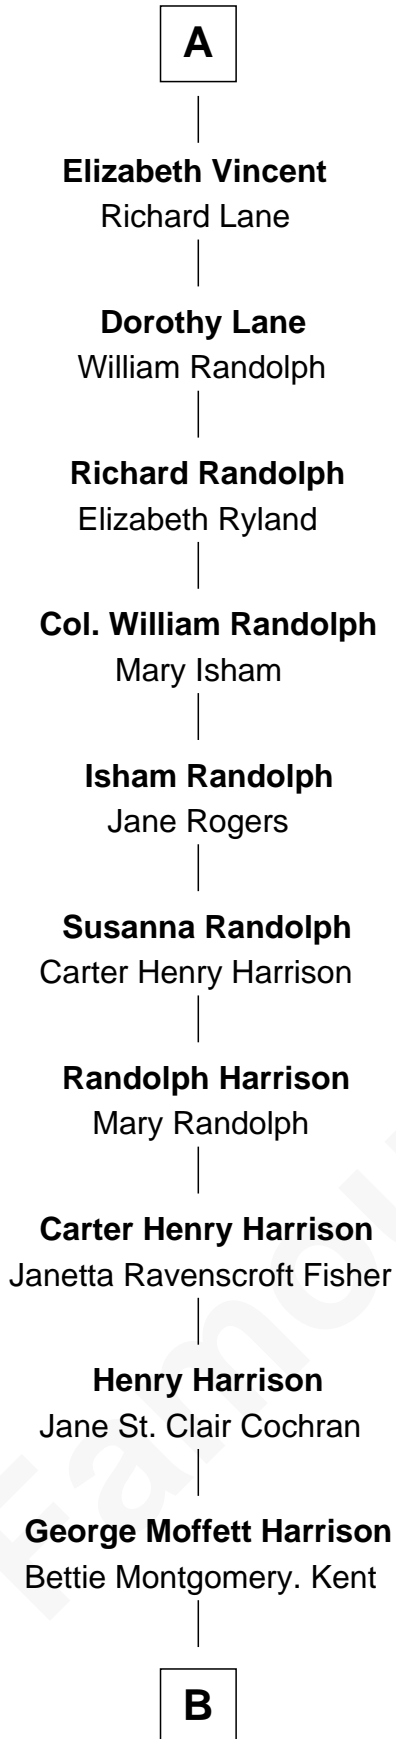

FamousKin.com Relationship Chart of

Edward Norton

Movie Actor

7th cousin 13 times removed of

Jane Seymour

3rd Wife of King Henry VIII

Edward III, King of England

Philippa of Hainault

B

—
Joseph Kent Harrison
Cornelia Long Somerville

—
Betty Kent Harrison
Edward Mower Norton

—
Edward Mower Norton
Lydia Robinson Rouse

—
Edward Norton
Movie Actor

FamousKin.com