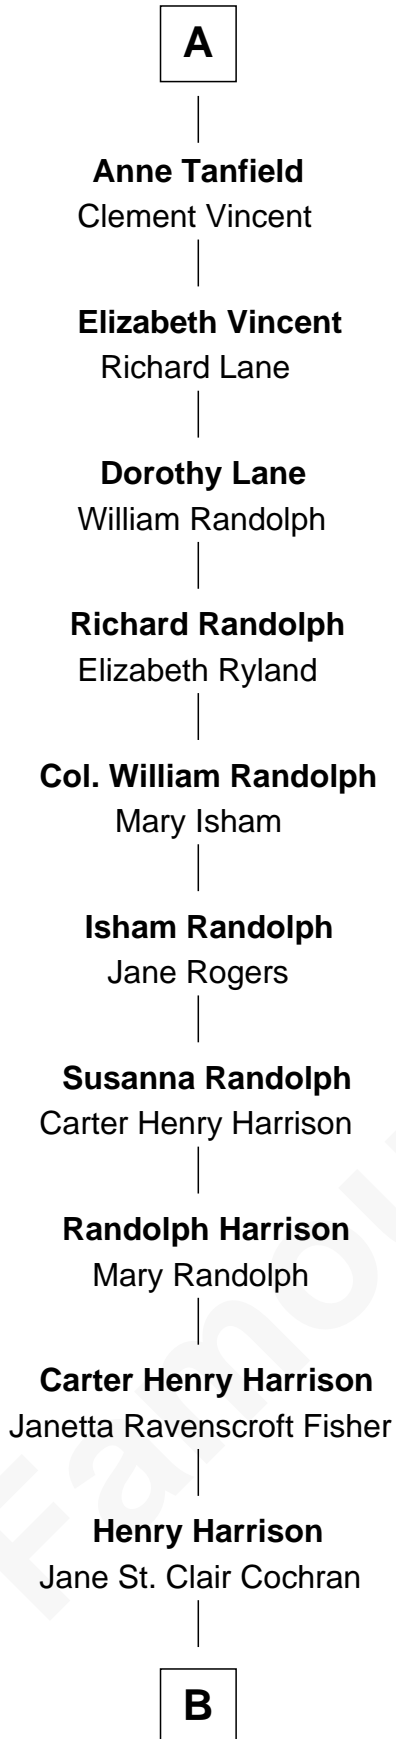

FamousKin.com Relationship Chart of

Edward Norton

Movie Actor

7th cousin 14 times removed of

Jane Seymour

3rd Wife of King Henry VIII

Sir Hugh I de Audley

Iseult de Mortimer

Alice de Audley
Sir Ralph de Neville

Sir John de Neville
Maude de Percy

Sir Ralph Neville
Joan Beaufort

Sir Edward Neville
Katherine Howard

Catherine Neville
Robert Tanfield

William Tanfield
Elizabeth Stavely

Frances Tanfield
Bridget Cave

A

Alice de Audley
Sir Ralph de Neville

Margaret de Neville
Sir Henry Percy

Sir Henry Percy
Elizabeth Mortimer

Elizabeth Percy
Sir John Clifford

Mary Clifford
Sir Philip Wentworth

Sir Henry Wentworth
Anne Say

Margery Wentworth
Sir John Seymour

Jane Seymour
Wife of King Henry VIII

B

George Moffett Harrison

Bettie Montgomery. Kent

Joseph Kent Harrison

Cornelia Long Somerville