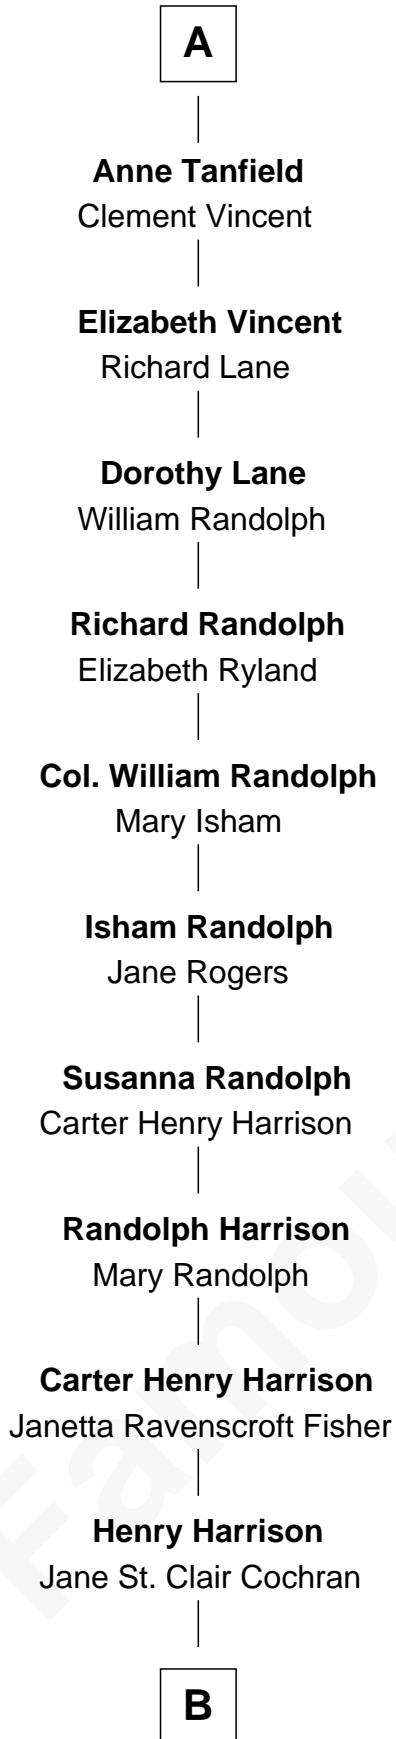

FamousKin.com Relationship Chart of

Edward Norton

Movie Actor

7th cousin 14 times removed of

Jane Seymour

3rd Wife of King Henry VIII

Elizabeth de Badlesmere

with husband
Sir William de Bohun

with husband
Sir Edmund Mortimer

Elizabeth de Bohun
Sir Richard Fitzalan

Sir Roger de Mortimer
Philippa de Montagu

Elizabeth Fitzalan
Sir Thomas Mowbray

Edmund Mortimer
Philippa Plantagenet

Margaret Mowbray
Sir Robert Howard

Elizabeth Mortimer
Sir Henry Percy

Katherine Howard
Sir Edward Neville

Elizabeth Percy
Sir John Clifford

Catherine Neville
Robert Tanfield

Mary Clifford
Sir Philip Wentworth

William Tanfield
Elizabeth Stavely

Sir Henry Wentworth
Anne Say

Frances Tanfield
Bridget Cave

Margery Wentworth
Sir John Seymour

A

Jane Seymour
Wife of King Henry VIII

B

George Moffett Harrison

Bettie Montgomery. Kent